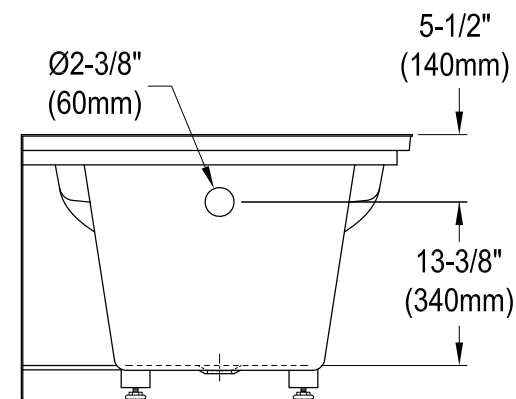

# KVTAM6031R21A0,1,7,8

60" Acrylic Anti-Skid Alcove Tub with Right Hand Drain Hole

M10 x 60 (2 pcs)  
M10 x 45 (2 pcs)

## Drain Hole Size (Scale 3:1)

# KVTAM6031R21A0,1,7,8

60" Sliding Shower Door with 5/16" Thick Tempered Glass, Left Sliding