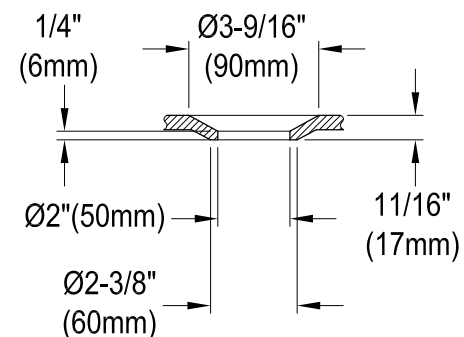

# KVTAM6031R21A0,1,7,8

60" Acrylic Anti-Skid Alcove Tub with Right Hand Drain Hole

M10 x 60 (2 pcs)  
M10 x 45 (2 pcs)

## Drain Hole Size (Scale 3:1)

# KVTAM6031R21A0,1,7,8

60" Sliding Shower Door with 5/16" Thick Tempered Glass, Left Sliding