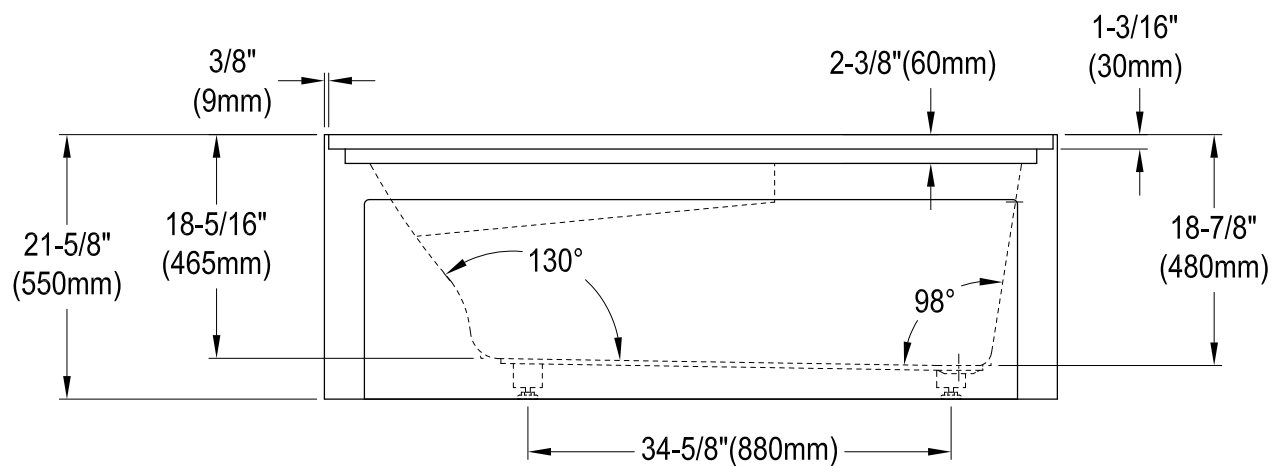

# KVTAM6031R21A0,1,7,8

60" Acrylic Anti-Skid Alcove Tub with Right Hand Drain Hole

M10 x 60 (2 pcs)  
M10 x 45 (2 pcs)

## Drain Hole Size (Scale 3:1)

# KVTAM6031R21A0,1,7,8

60" Sliding Shower Door with 5/16" Thick Tempered Glass, Left Sliding