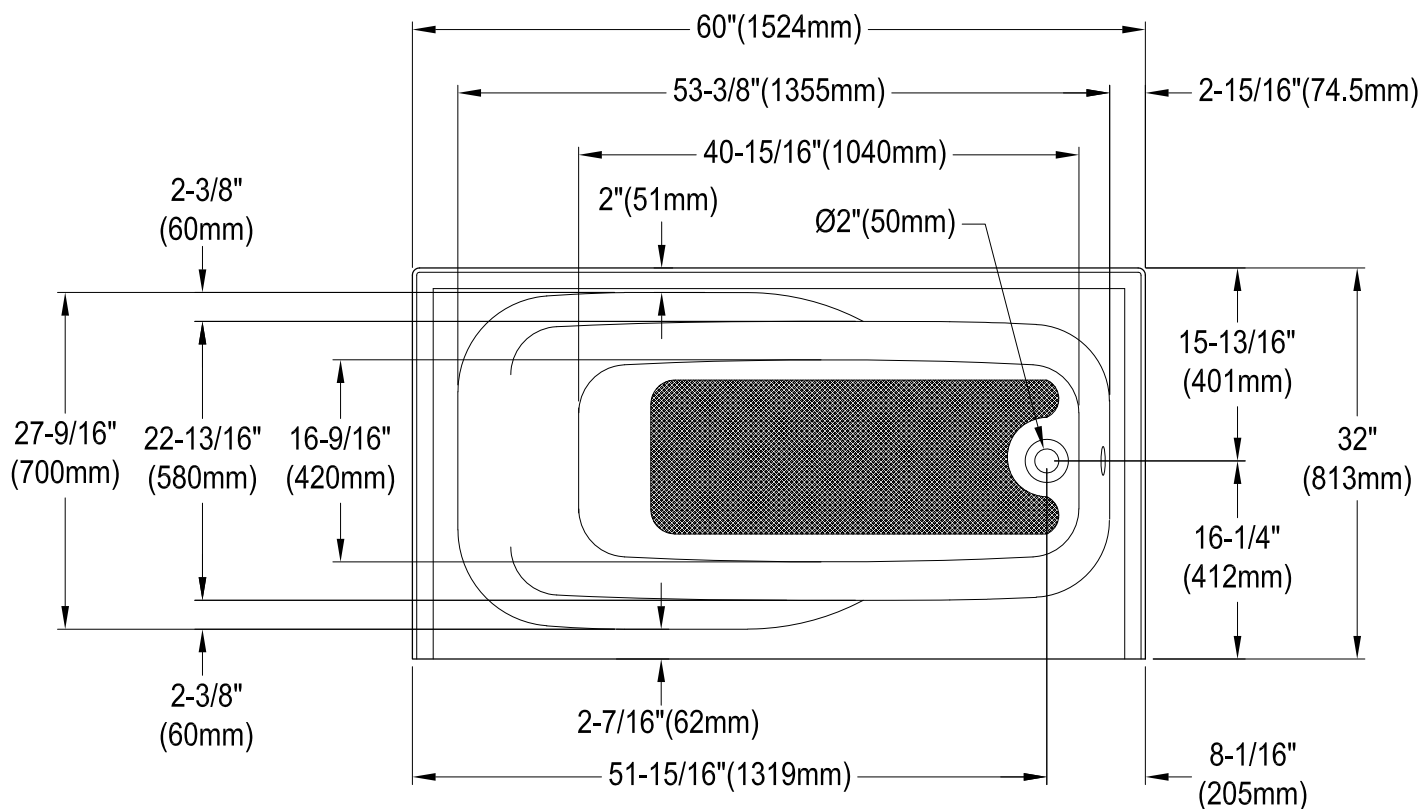

# KVTAM6031R21A0,1,7,8

60" Acrylic Anti-Skid Alcove Tub with Right Hand Drain Hole

M10 x 60 (2 pcs)  
M10 x 45 (2 pcs)

## Drain Hole Size (Scale 3:1)

# KVTAM6031R21A0,1,7,8

60" Sliding Shower Door with 5/16" Thick Tempered Glass, Left Sliding