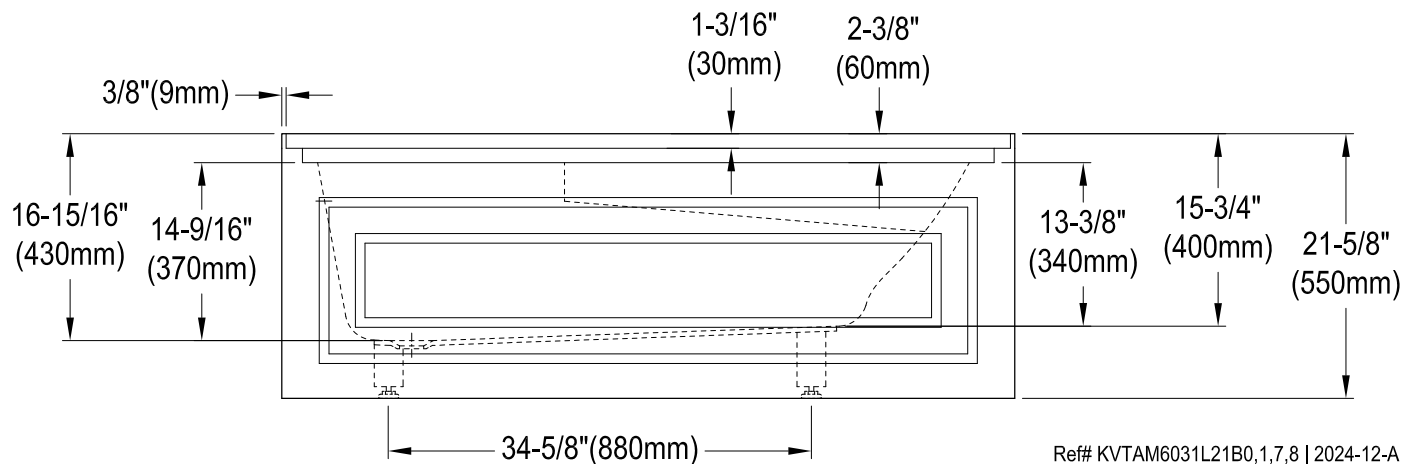

KVTAM6031L21B0,1,7,8

60" Acrylic Anti-Skid Alcove Tub with Left Hand Drain Hole

M10 x 60 (2 pcs)
M10 x 45 (2 pcs)

Drain Hole Size
(Scale 3:1)

KVTAM6031L21B0,1,7,8

60" Sliding Shower Door with 5/16" Thick Tempered Glass, Right Sliding