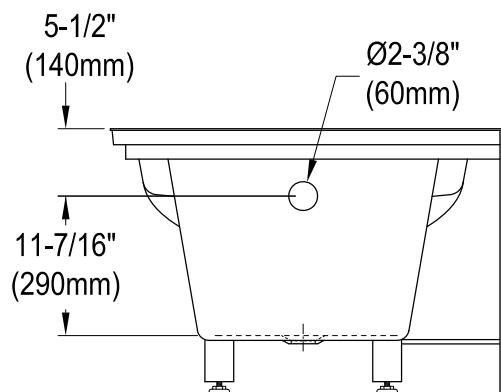

KVTAM6031L21B0,1,7,8

60" Acrylic Anti-Skid Alcove Tub with Left Hand Drain Hole

M10 x 60 (2 pcs)
M10 x 45 (2 pcs)

Drain Hole Size
(Scale 3:1)

KVTAM6031L21B0,1,7,8

60" Sliding Shower Door with 5/16" Thick Tempered Glass, Right Sliding