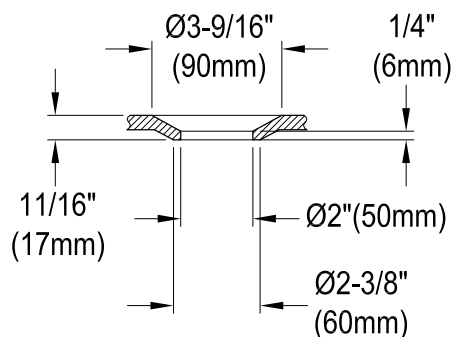

KVTAM6031L21B0,1,7,8

60" Acrylic Anti-Skid Alcove Tub with Left Hand Drain Hole

M10 x 60 (2 pcs)
M10 x 45 (2 pcs)

Drain Hole Size
(Scale 3:1)

KVTAM6031L21B0,1,7,8

60" Sliding Shower Door with 5/16" Thick Tempered Glass, Right Sliding