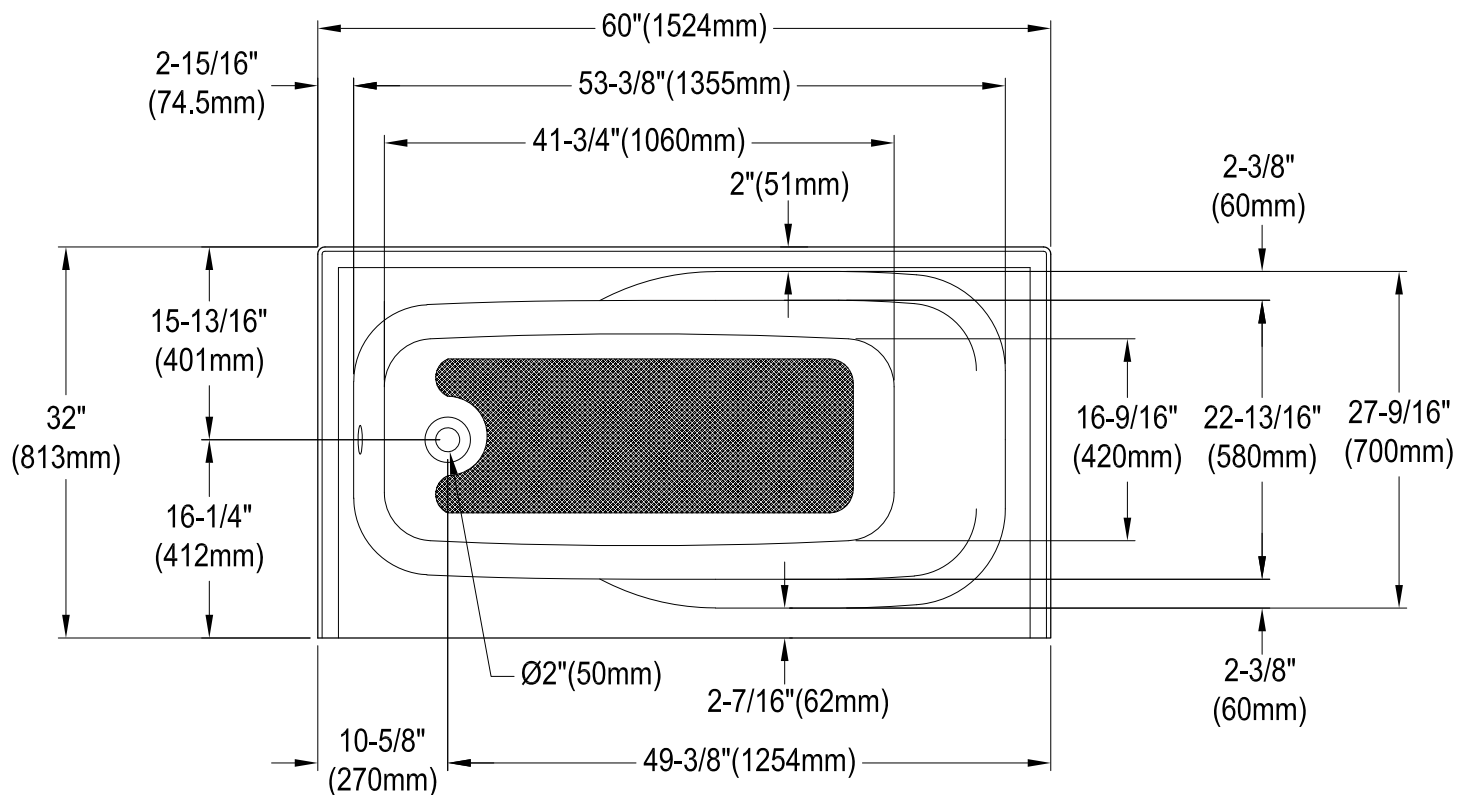

KVTAM6031L21B0,1,7,8

60" Acrylic Anti-Skid Alcove Tub with Left Hand Drain Hole

M10 x 60 (2 pcs)
M10 x 45 (2 pcs)

Drain Hole Size
(Scale 3:1)

KVTAM6031L21B0,1,7,8

60" Sliding Shower Door with 5/16" Thick Tempered Glass, Right Sliding