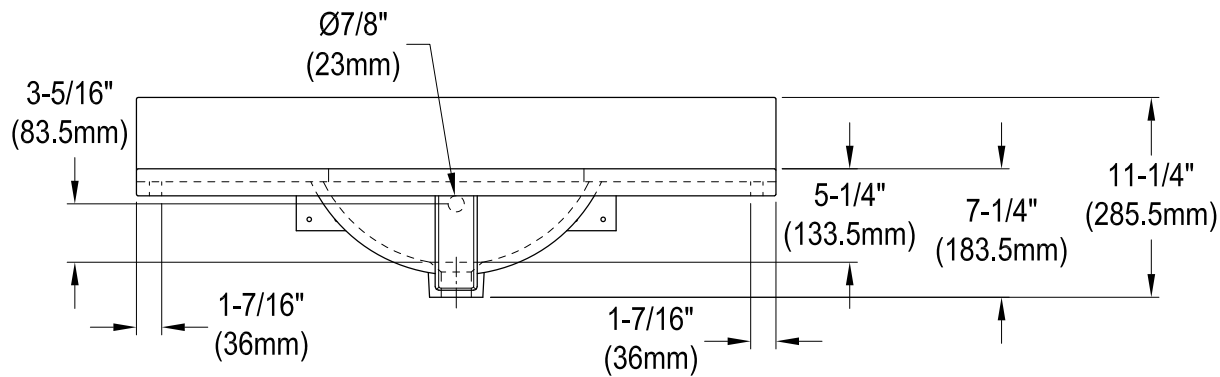

# KVPK3622K38SQ

36" x 22" Carrara Marble Vanity Top with Rectangular Sink

**Drain Hole Size**  
(Scale 2:1)

**VSPLBRKT (1 pc)**