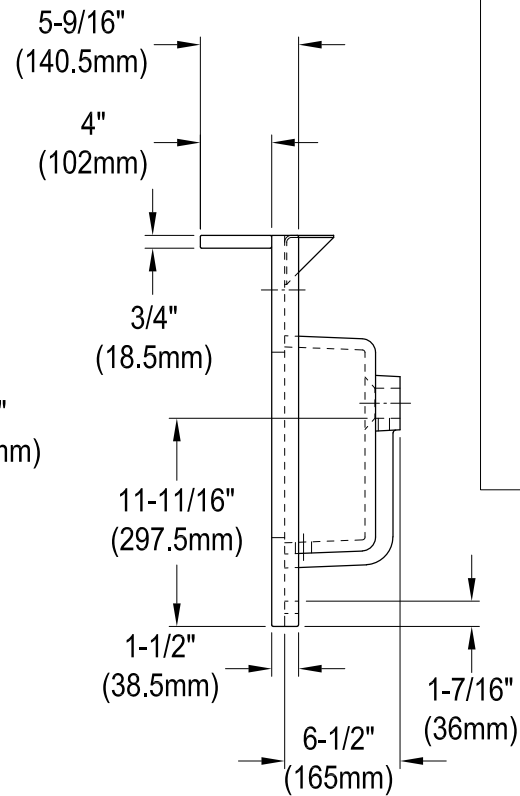

# KVPK3622K38SQ

36" x 22" Carrara Marble Vanity Top with Rectangular Sink

**Drain Hole Size**  
(Scale 2:1)

**VSPLBRKT (1 pc)**