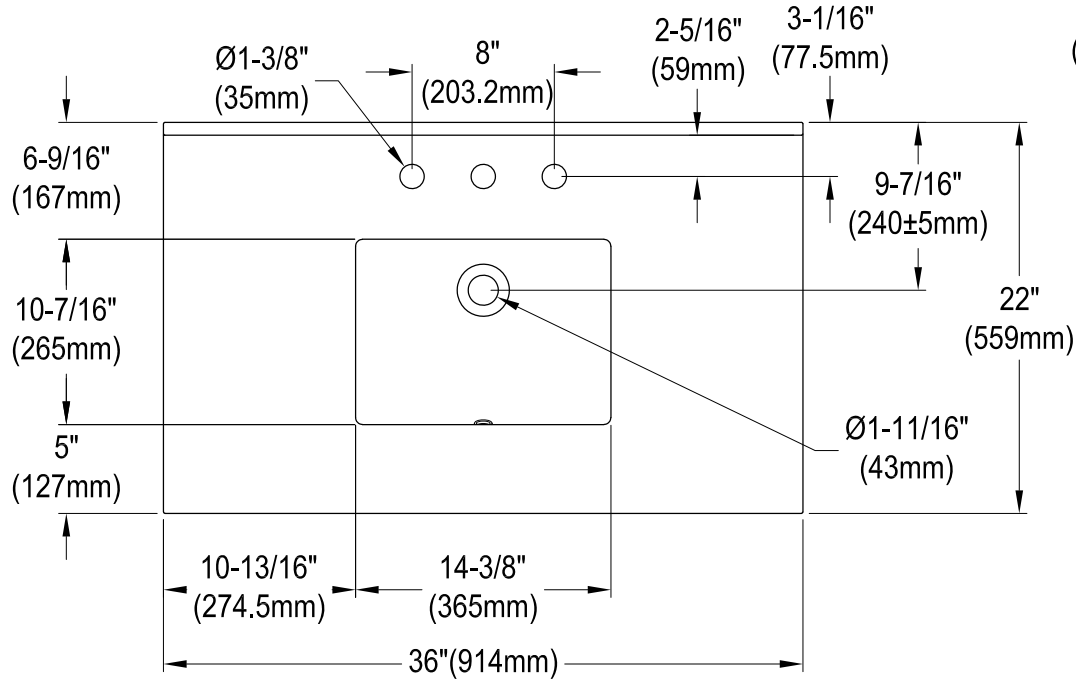

# KVPK3622K38SQ

36" x 22" Carrara Marble Vanity Top with Rectangular Sink

**Drain Hole Size**  
(Scale 2:1)

**VSPLBRKT (1 pc)**