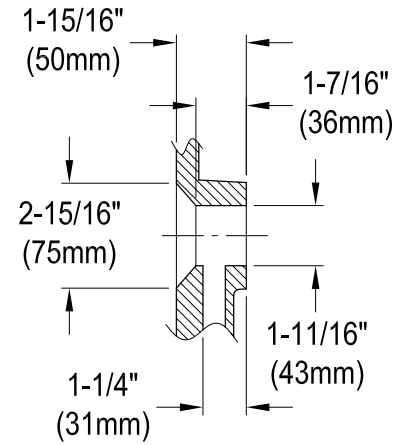

# KVPK3622K38SQ

36" x 22" Carrara Marble Vanity Top with Rectangular Sink

**Drain Hole Size**  
(Scale 2:1)

**VSPLBRKT (1 pc)**