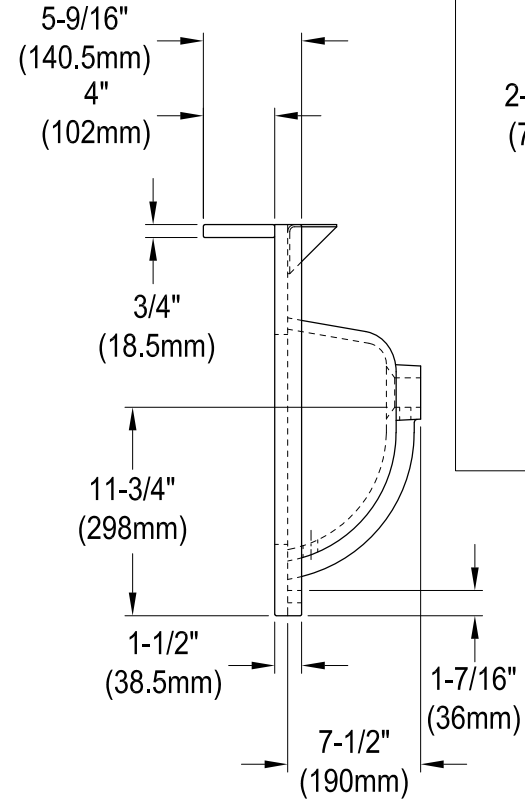

KVPK3022K38

30" x 22" Black Granite Vanity Top with Oval Sink

VSPLBRKT (1 pc)