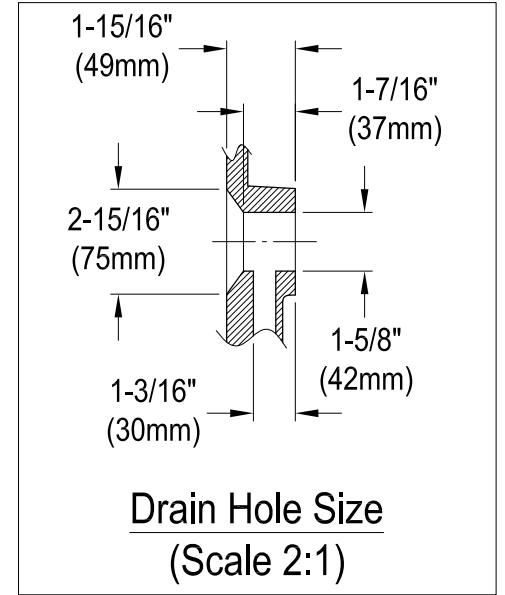

KVPK3022K38

30" x 22" Black Granite Vanity Top with Oval Sink

VSPLBRKT (1 pc)