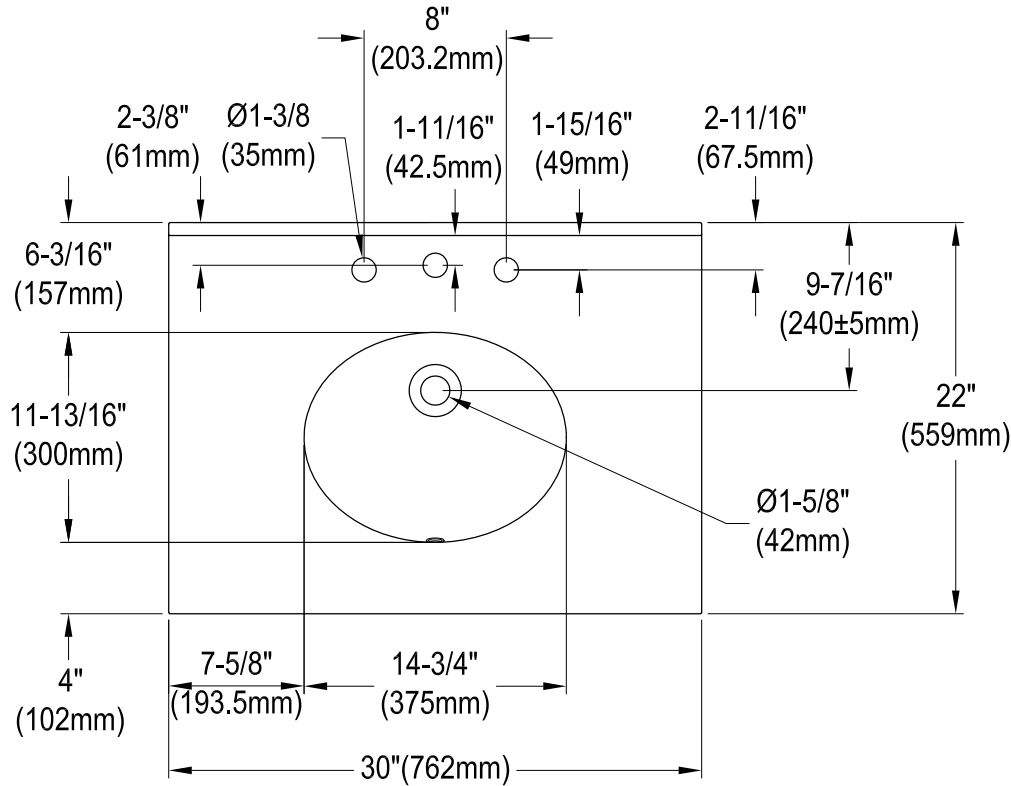

KVPK3022K38

30" x 22" Black Granite Vanity Top with Oval Sink

VSPLBRKT (1 pc)