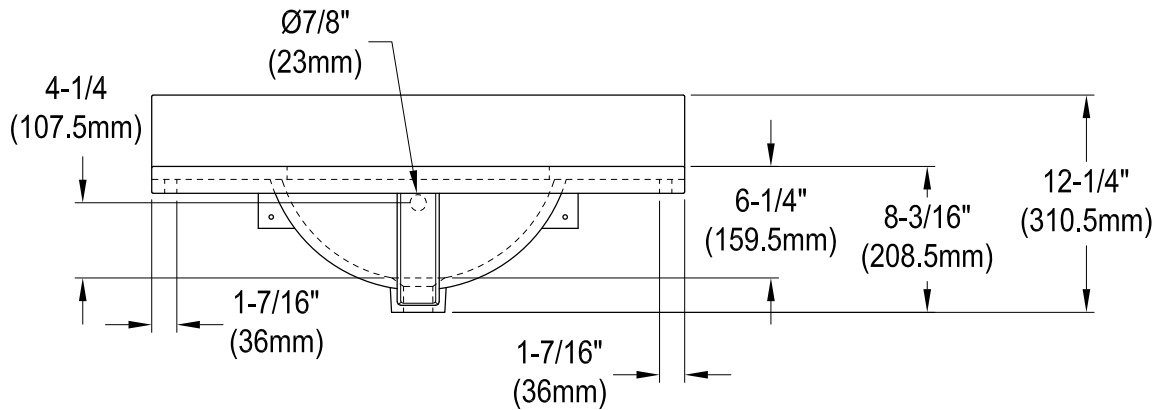

KVPK3022K38

30" x 22" Black Granite Vanity Top with Oval Sink

VSPLBRKT (1 pc)