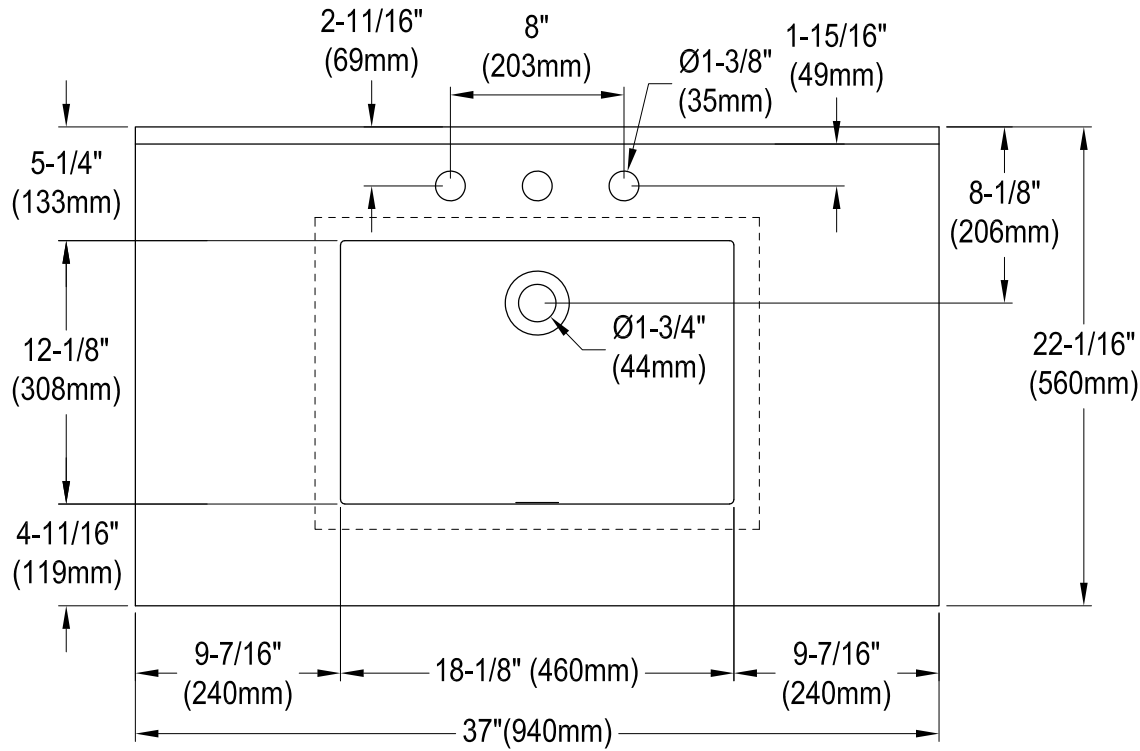

KVPB3722L38SQ

37" x 22" Solid Surface White Stone Texture Calacatta Vanity Top with Rectangular Sink

VSPLBRKT (1 pc)

Drain Hole Size (Scale 2:1)