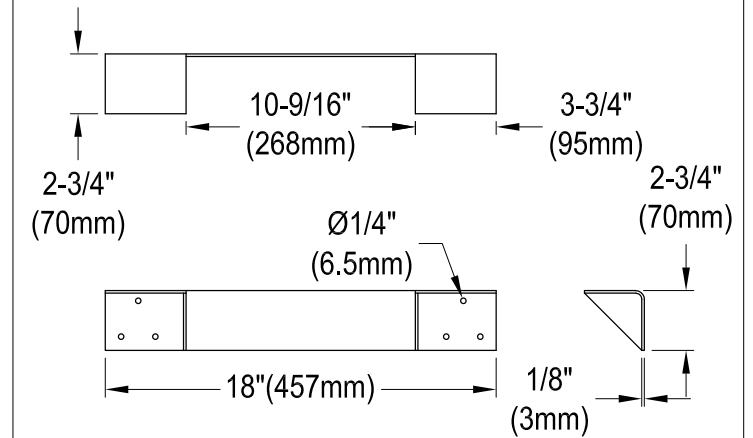

KVPB3722L38SQ

37" x 22" Solid Surface White Stone Texture Calacatta Vanity Top with Rectangular Sink

VSPLBRKT (1 pc)

Drain Hole Size (Scale 2:1)