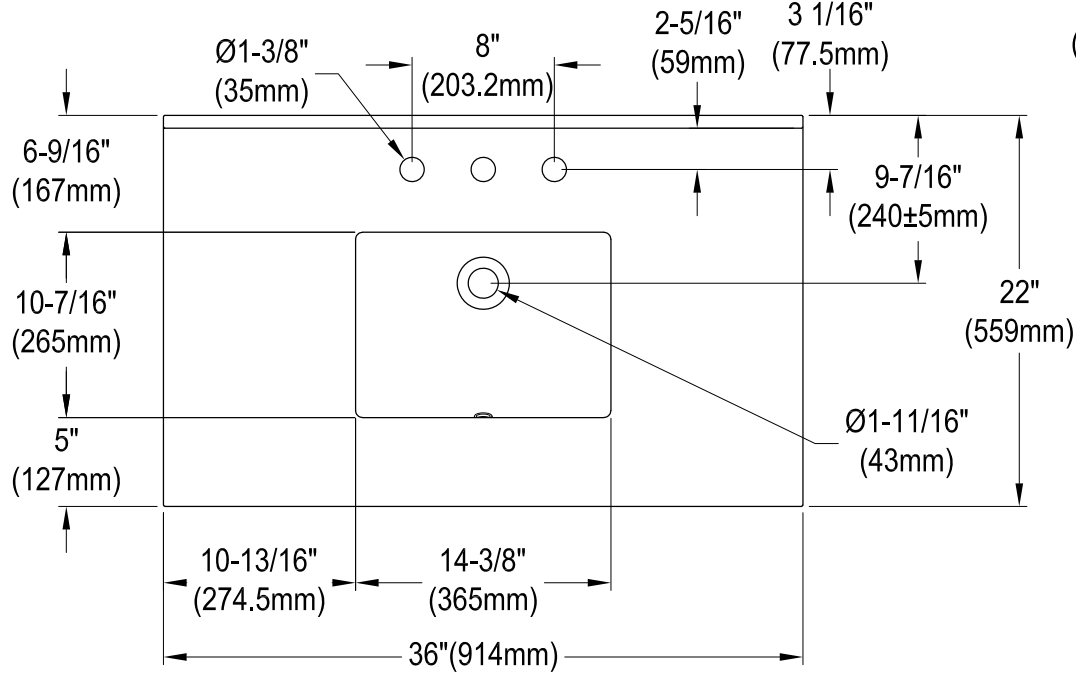

# KVPB3622M38SQ

36" x 22" Carrara Marble Vanity Top with Rectangular Sink

**Drain Hole Size**  
(Scale 2:1)

## VSPLBRKT (1 pc)