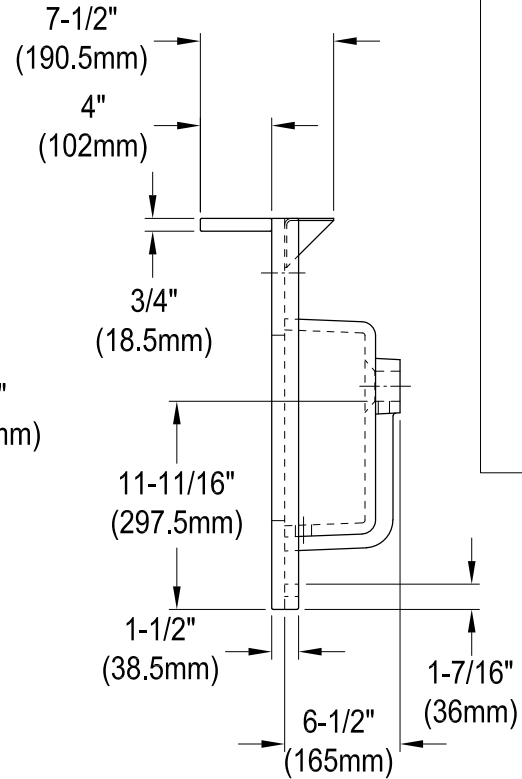

# KVPB3622M38SQ

36" x 22" Carrara Marble Vanity Top with Rectangular Sink

**Drain Hole Size**  
(Scale 2:1)

## VSPLBRKT (1 pc)