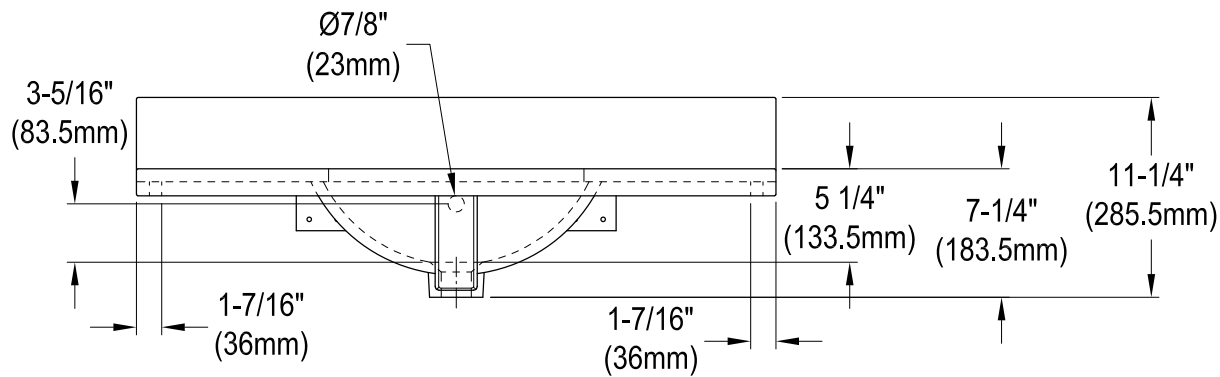

# KVPB3622M38SQ

36" x 22" Carrara Marble Vanity Top with Rectangular Sink

**Drain Hole Size**  
(Scale 2:1)