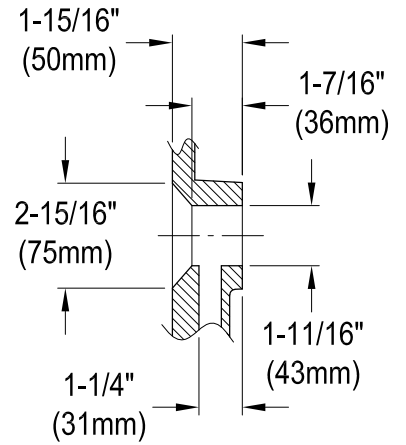

# KVPB3622M38SQ

36" x 22" Carrara Marble Vanity Top with Rectangular Sink

**Drain Hole Size**  
(Scale 2:1)

## VSPLBRKT (1 pc)