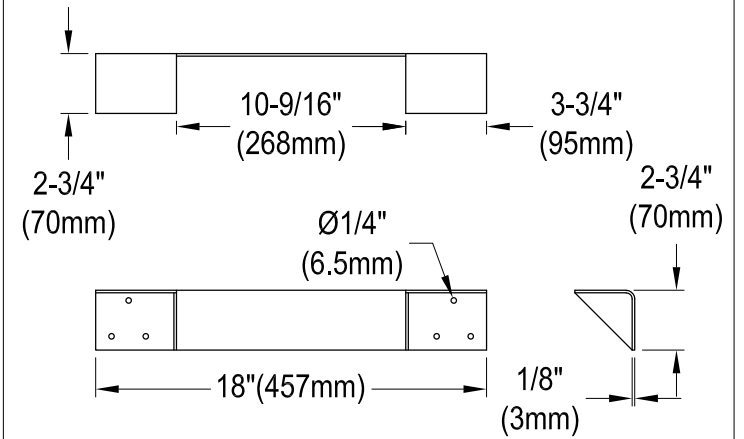

KVPB3122L38

31" x 22" Solid Surface White Stone Texture Calacatta Vanity Top with Oval Sink

VSPLBRKT (1 pc)

Drain Hole Size

(Scale 2:1)