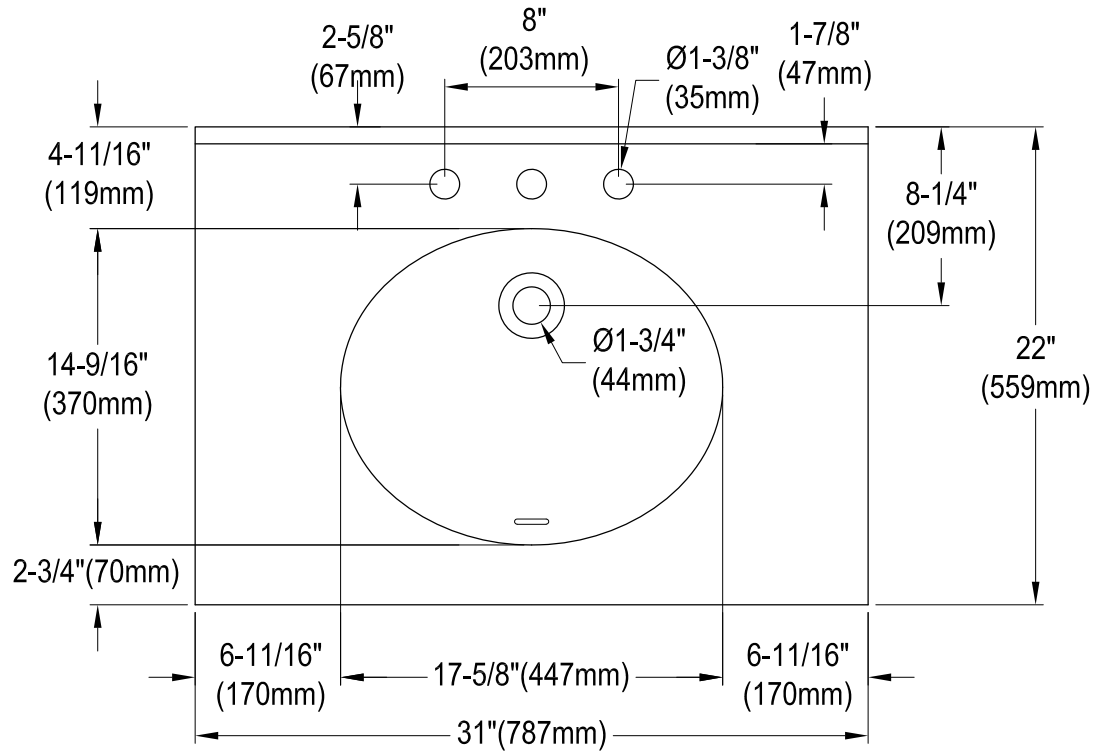

KVPB3122L38

31" x 22" Solid Surface White Stone Texture Calacatta Vanity Top with Oval Sink

VSPLBRKT (1 pc)

Drain Hole Size

(Scale 2:1)