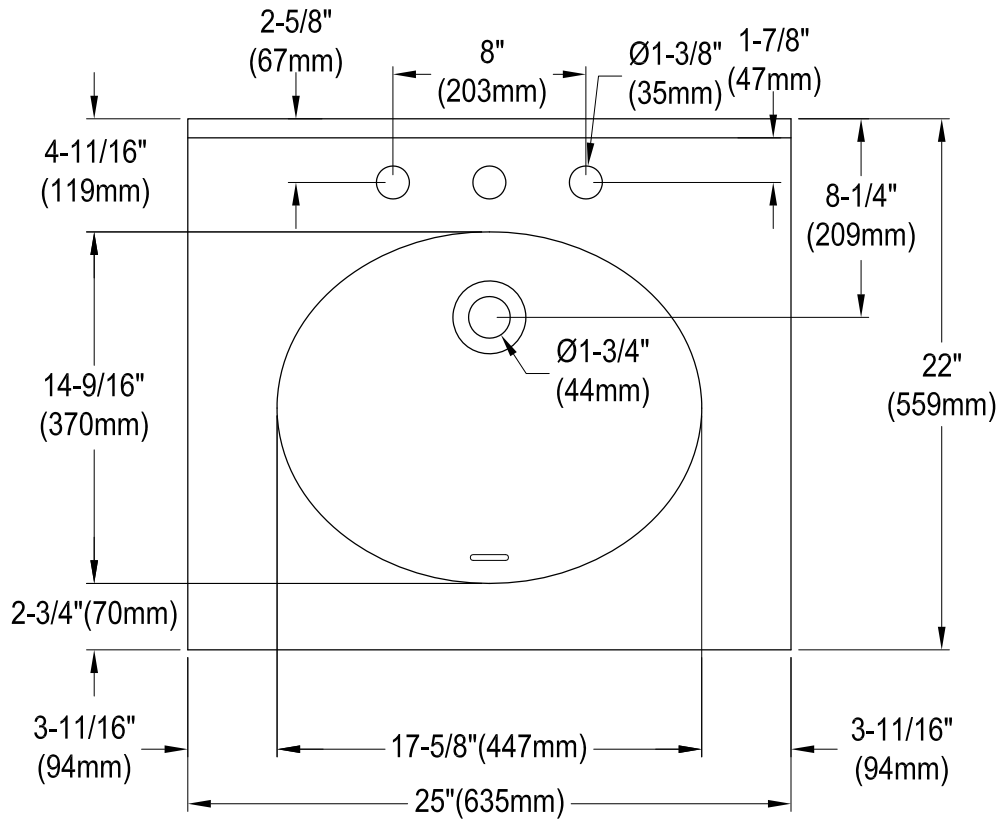

KVPB2522L38

25" x 22" Solid Surface White Stone Texture Calacatta Vanity Top with Oval Sink

VSPLBRKT (1 pc)

Drain Hole Size (Scale 2:1)