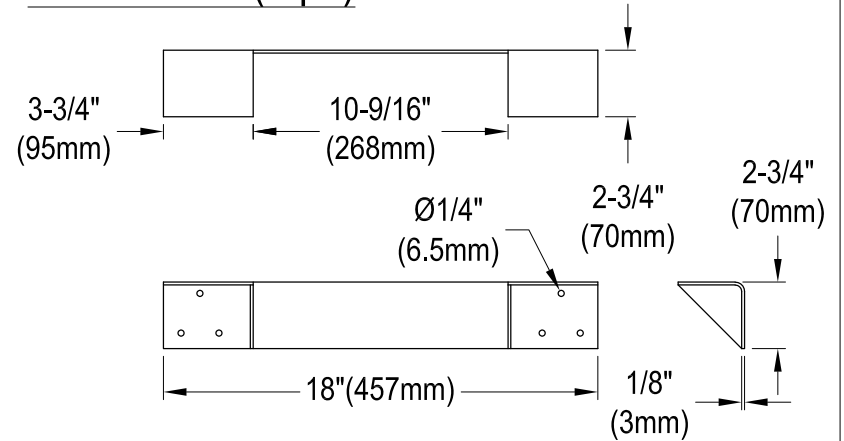

KVPB2522L38

25" x 22" Solid Surface White Stone Texture Calacatta Vanity Top with Oval Sink

VSPLBRKT (1 pc)

Drain Hole Size (Scale 2:1)