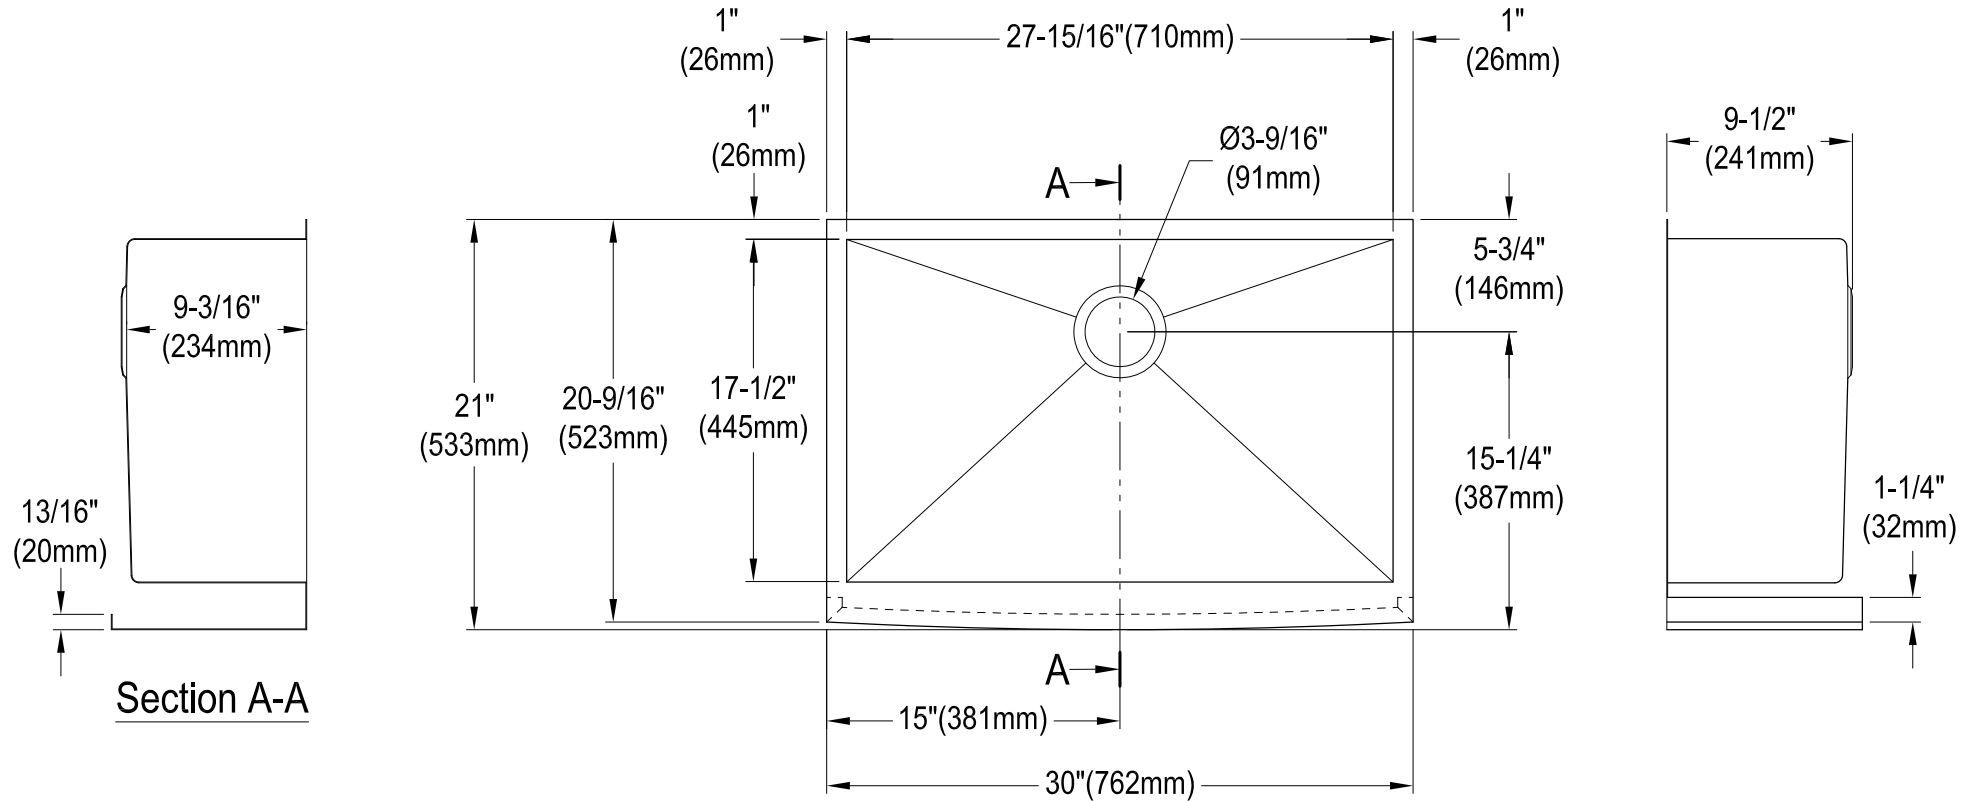

# KUF302110BN

Stainless Steel Farmhouse Single Bowl Kitchen Sink (L)30" x (W)21" x (H)10"

	Bowl Depth	SS Type	Thickness
Sink Body	9-3/16"	18-10 304 Grade	1.05mm(18G)
Front Apron	10"	18-10 304 Grade	1.05mm(18G)

## Drain Hole Size

Scale (2:1)