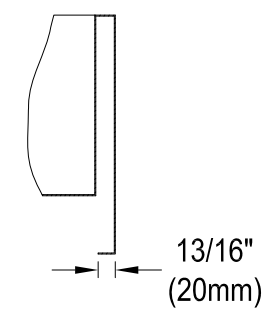

KUF212110BN1,7,8

Stainless Steel Farmhouse Single Bowl Kitchen Sink (L)21" X (W)22-3/8" X (H)11"

	Depth	SS Type	Thickness
Sink Body	9-7/8"	18-10 304 Grade	1.5mm (16G)
Front Apron	11"	18-10 304 Grade	1.5mm (16G)

Section A-A

Section C-C

Section B-B

KUF212110BN1,7,8

Spin and Lock Strainer, Stainless Steel