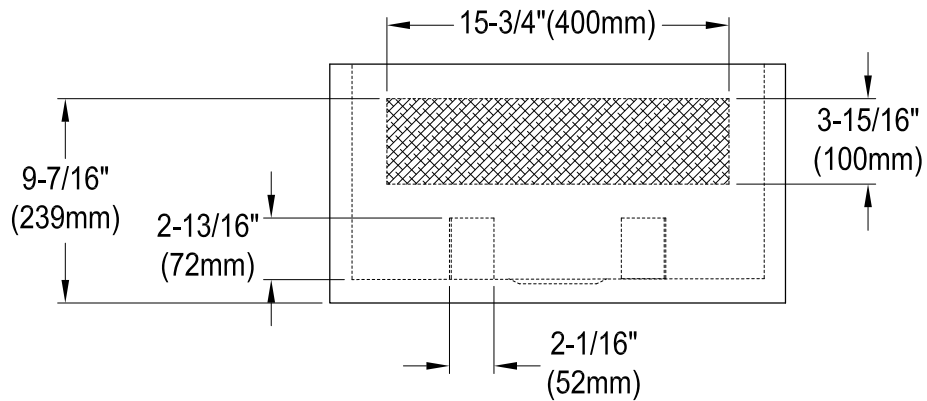

KUF212110BN1,7,8

Stainless Steel Farmhouse Single Bowl Kitchen Sink (L)21" X (W)22-3/8" X (H)11"

	Depth	SS Type	Thickness
Sink Body	9-7/8"	18-10 304 Grade	1.5mm (16G)
Front Apron	11"	18-10 304 Grade	1.5mm (16G)

Section A-A

Section C-C

Section B-B

KUF212110BN1,7,8

Spin and Lock Strainer, Stainless Steel