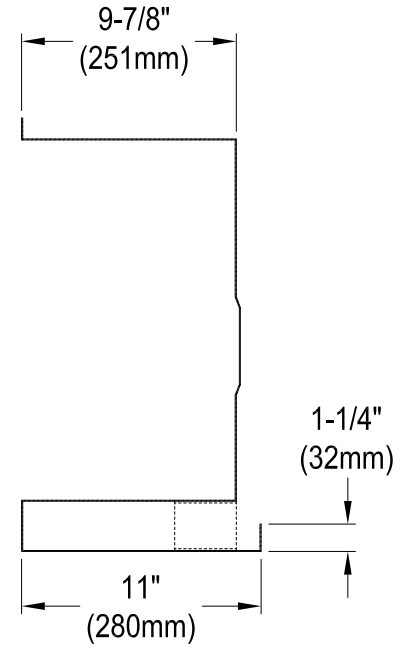

KUF212110BN1,7,8

Stainless Steel Farmhouse Single Bowl Kitchen Sink (L)21" X (W)22-3/8" X (H)11"

	Depth	SS Type	Thickness
Sink Body	9-7/8"	18-10 304 Grade	1.5mm (16G)
Front Apron	11"	18-10 304 Grade	1.5mm (16G)

Section A-A

Section C-C

Section B-B

KUF212110BN1,7,8

Spin and Lock Strainer, Stainless Steel