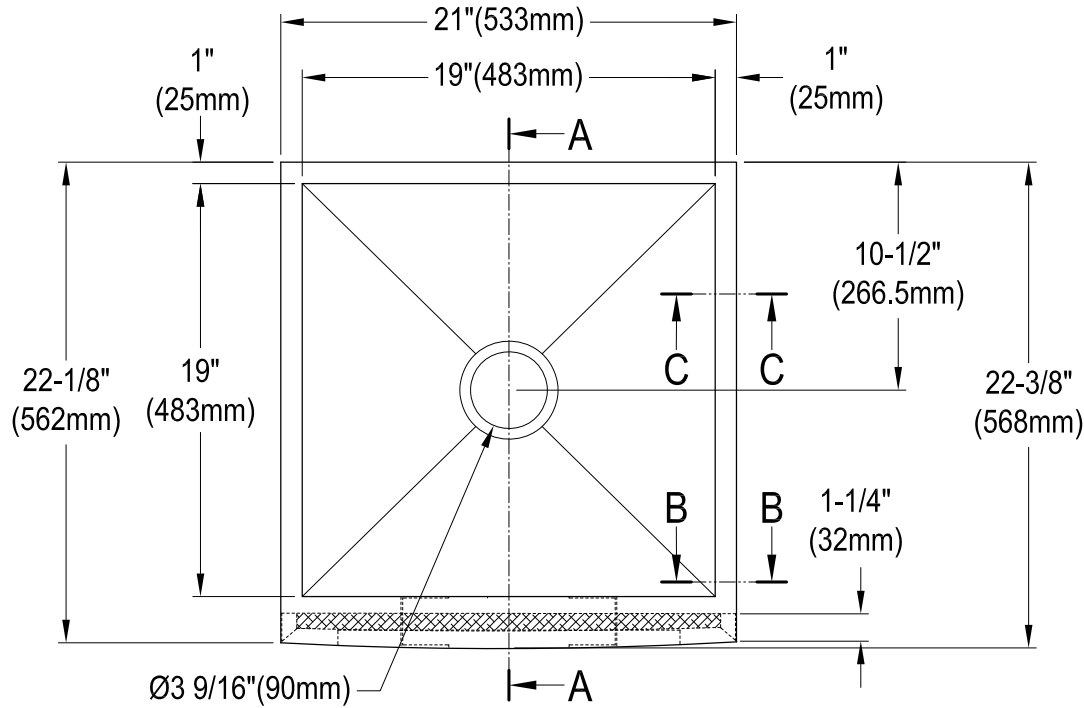

KUF212110BN1,7,8

Stainless Steel Farmhouse Single Bowl Kitchen Sink (L)21" X (W)22-3/8" X (H)11"

	Depth	SS Type	Thickness
Sink Body	9-7/8"	18-10 304 Grade	1.5mm (16G)
Front Apron	11"	18-10 304 Grade	1.5mm (16G)

Section A-A

Section C-C

Section B-B

KUF212110BN1,7,8

Spin and Lock Strainer, Stainless Steel