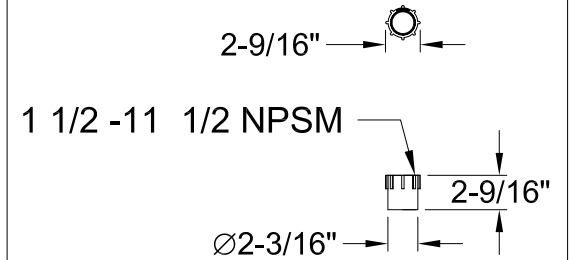

KTRS592928A1,5,8

59" Acrylic Bathtub Combo

TUBFDAABS

TUBFADFFL

Floor Flange