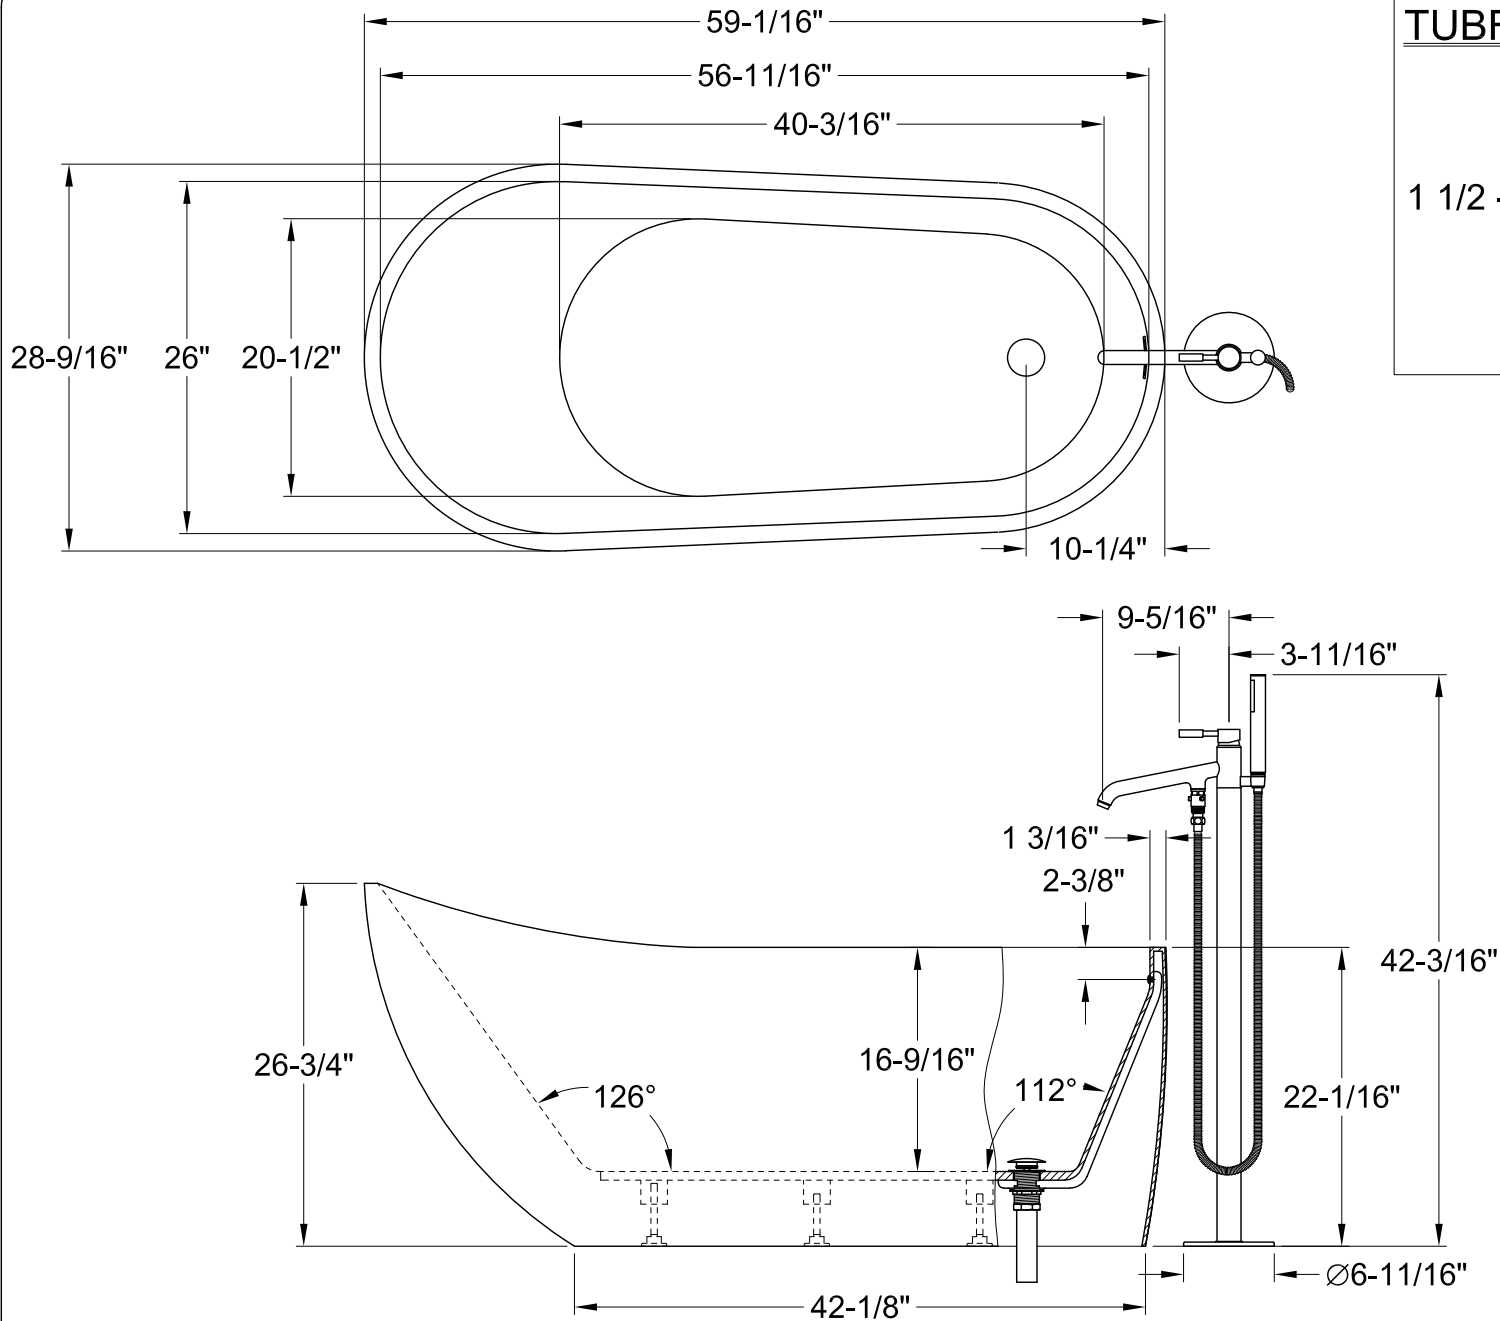

KTRS592928A1,5,8

59" Acrylic Bathtub Combo

TUBFDAABS

TUBFADFFL

Floor Flange