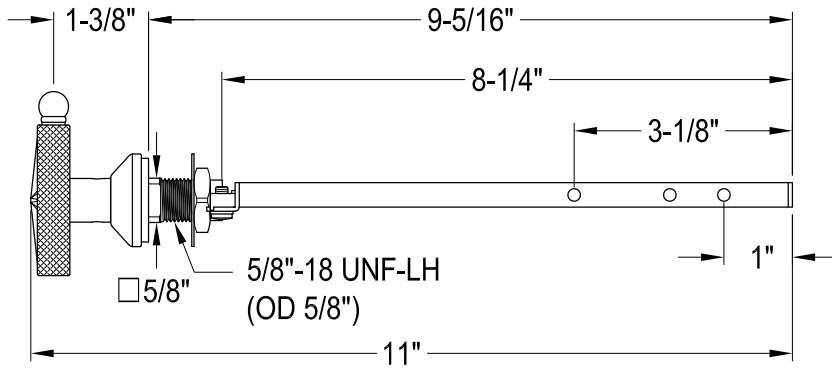

KTRNKD0,1,2,3,6,7,8

Universal Front or Side Mount Toilet Tank Lever

Side Mount

Front Mount