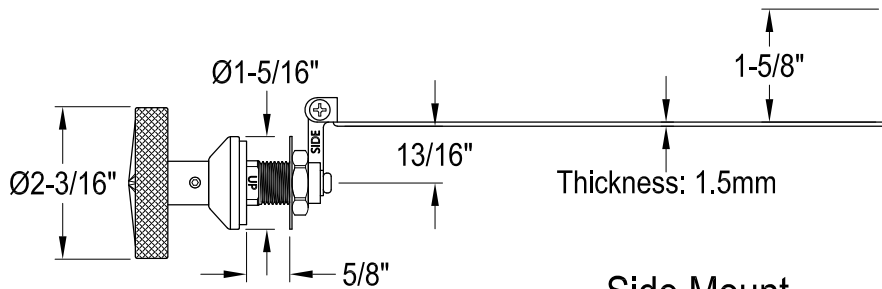

KTRNKD0,1,2,3,6,7,8

Universal Front or Side Mount Toilet Tank Lever

Side Mount

Front Mount