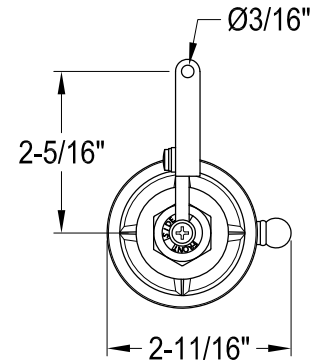

KTRNKD0,1,2,3,6,7,8

Universal Front or Side Mount Toilet Tank Lever

Side Mount

Front Mount