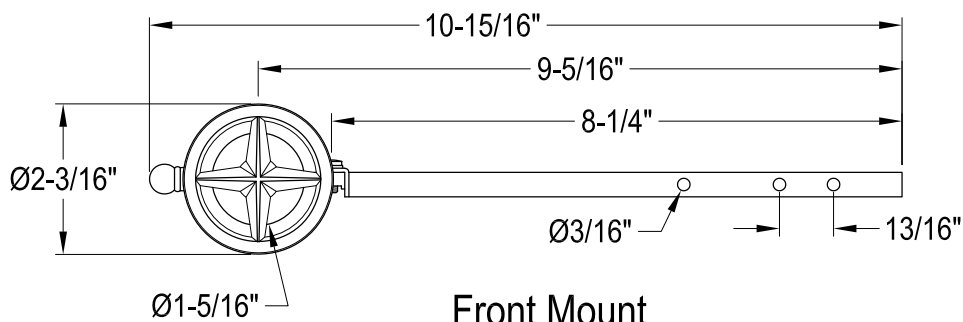

KTRNKD0,1,2,3,6,7,8

Universal Front or Side Mount Toilet Tank Lever

Side Mount

Front Mount