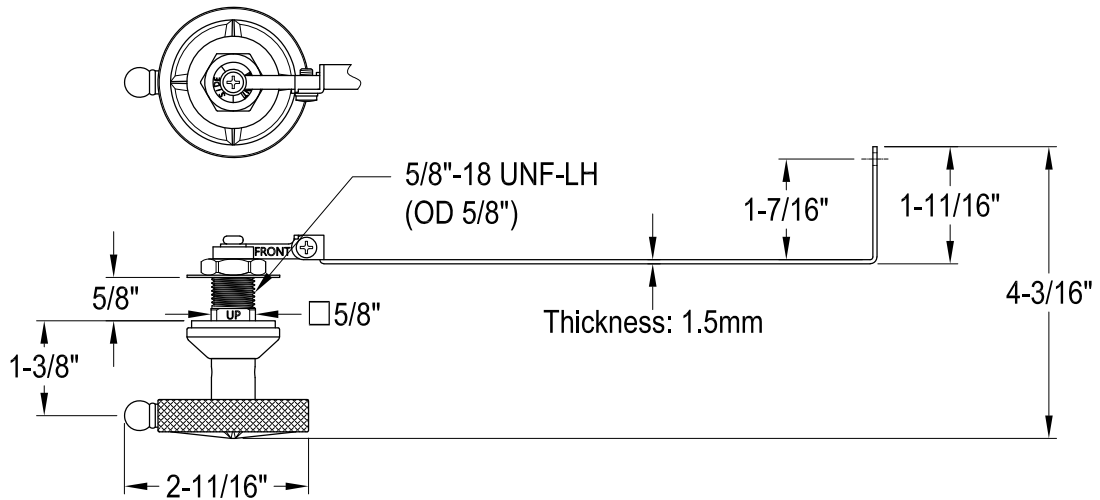

KTRNKD0,1,2,3,6,7,8

Universal Front or Side Mount Toilet Tank Lever

Side Mount

Front Mount