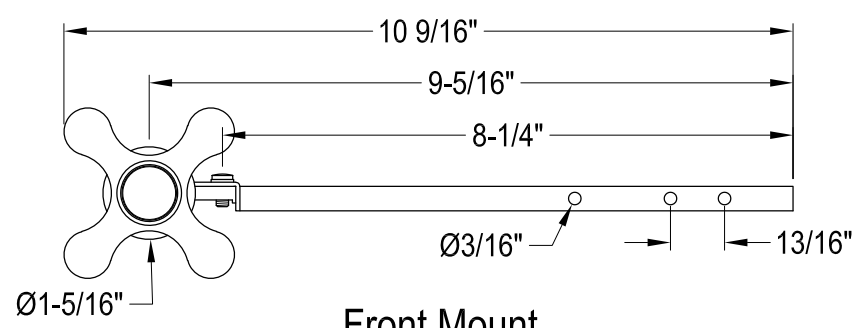

KTAXD0,1,2,3,6,7,8

Universal Front or Side Mount Toilet Tank Lever

Side Mount

Front Mount