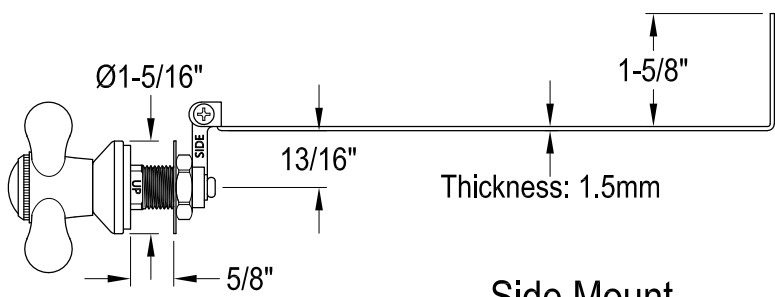

KTAXD0,1,2,3,6,7,8

Universal Front or Side Mount Toilet Tank Lever

Side Mount

Front Mount