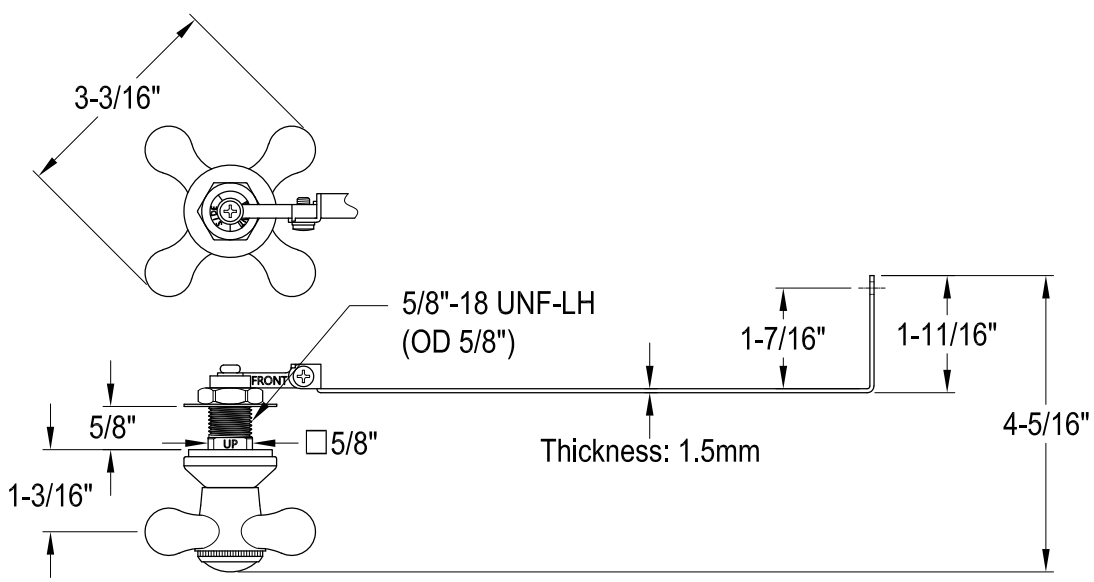

KTAXD0,1,2,3,6,7,8

Universal Front or Side Mount Toilet Tank Lever

Side Mount

Front Mount