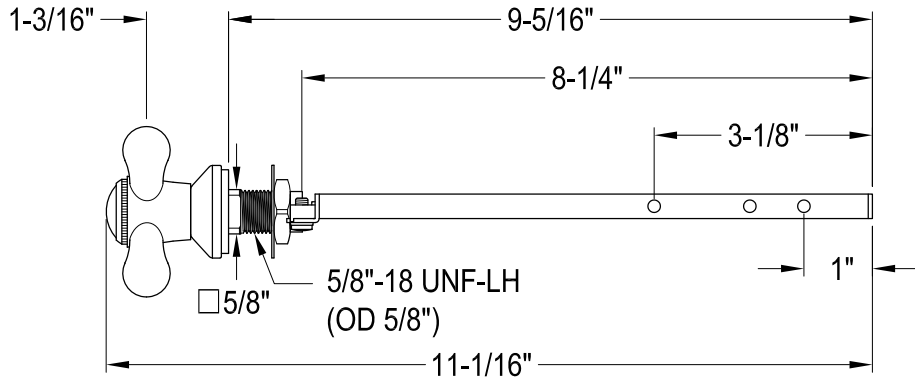

KTAXD0,1,2,3,6,7,8

Universal Front or Side Mount Toilet Tank Lever

Side Mount

Front Mount