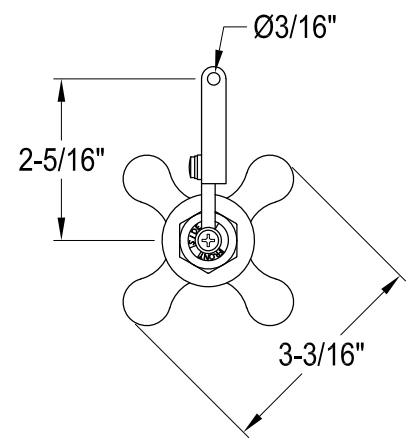

KTAXD0,1,2,3,6,7,8

Universal Front or Side Mount Toilet Tank Lever

Side Mount

Front Mount