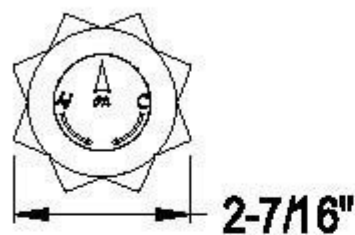

Handle

Worm Nut & Adjusting Ring

Sleeve

Adaptor

Faceplate