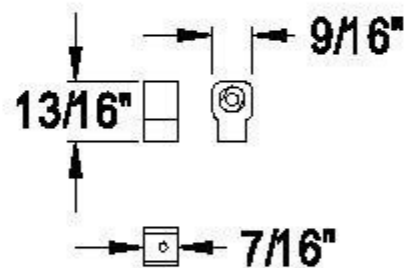

Handle

Worm Nut & Adjusting Ring

Sleeve

Adaptor

Faceplate