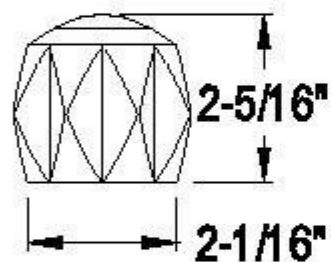

Handle

Worm Nut & Adjusting Ring

Sleeve

Adaptor

Faceplate