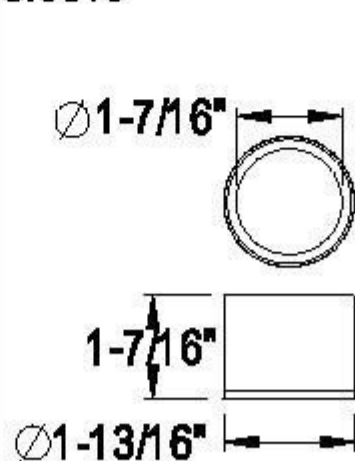

Handle

Worm Nut & Adjusting Ring

Sleeve

Adaptor

Faceplate