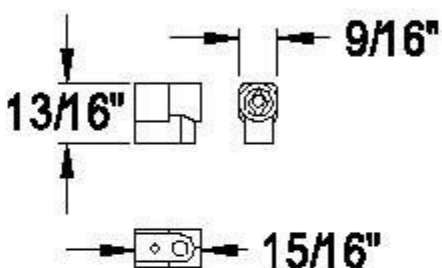

Handle

Worm Nut & Adjusting Ring

Sleeve

Adaptor

Faceplate