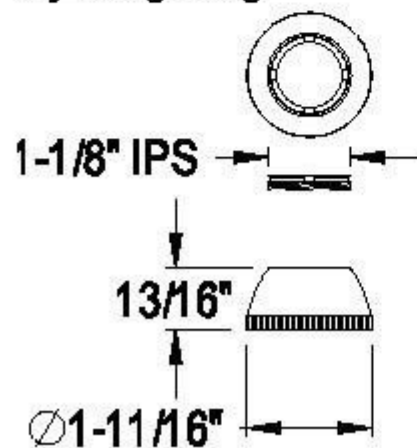

Handle

Worm Nut & Adjusting Ring

Sleeve

Adaptor

Faceplate