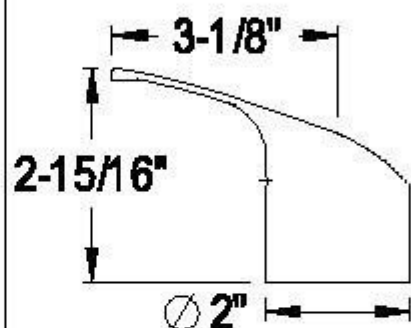

Handle

Worm Nut & Adjusting Ring

Sleeve

Adaptor

Faceplate