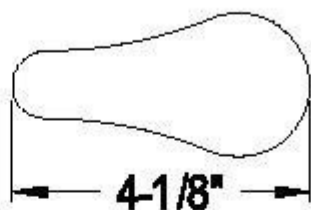

Handle

Worm Nut & Adjusting Ring

Sleeve

Adaptor

Faceplate