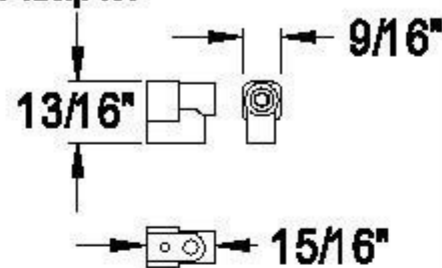

Handle

Worm Nut & Adjusting Ring

Sleeve

Adaptor

Faceplate