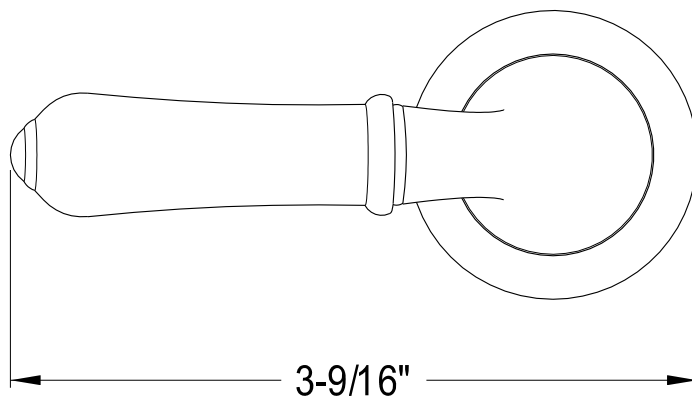

# KSH2951, 2, 4, 5, 7, 8, 9H

Lever Handle, Hot

3/8" x 30PT