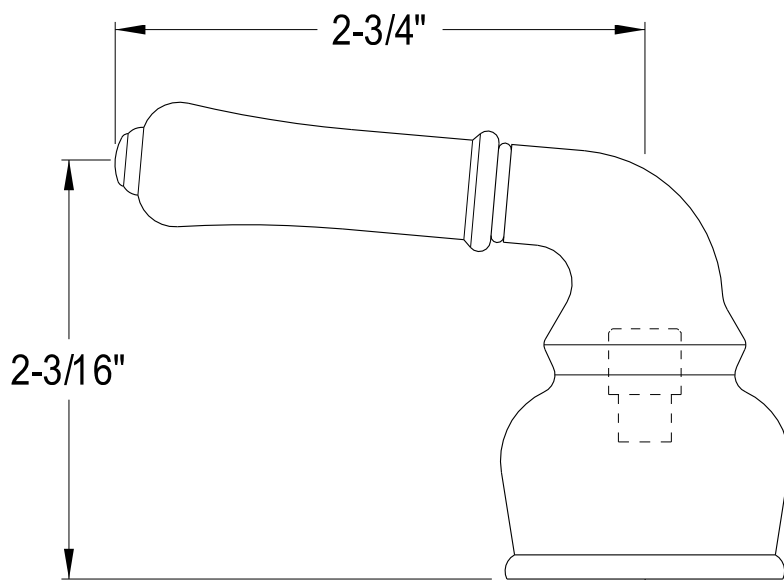

# KSH2951, 2, 4, 5, 7, 8, 9H

Lever Handle, Hot

3/8" x 30PT