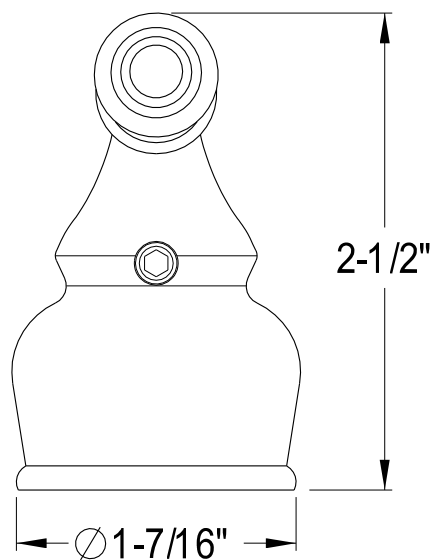

# KSH2951, 2, 4, 5, 7, 8, 9H

Lever Handle, Hot

3/8" x 30PT