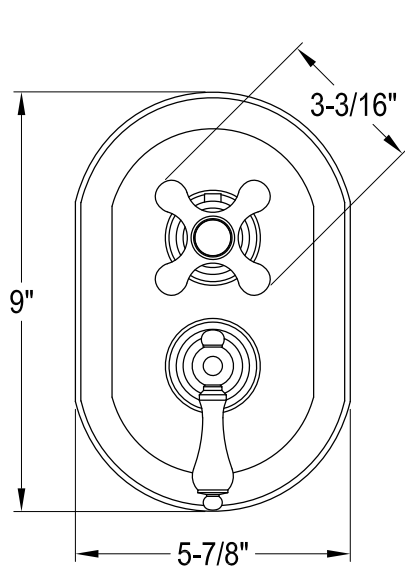

KS36300, 10, 20, 30, 70, 80ALE

Thermostatic Mixer Valve Tub & Shower Faucet without Shower & Spout

Bracket