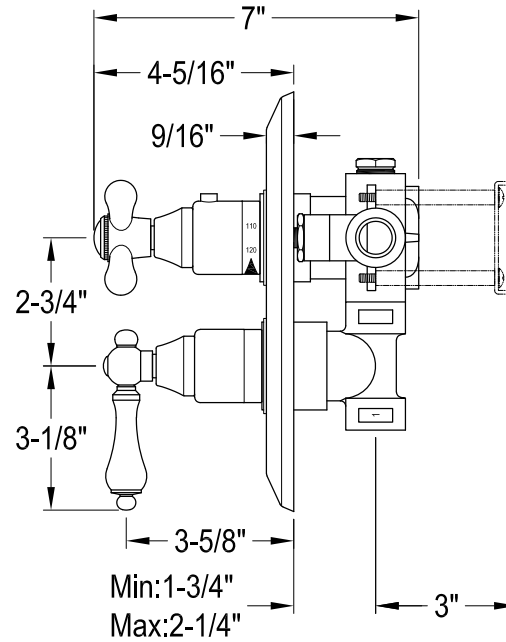

KS36300, 10, 20, 30, 70, 80ALE

Thermostatic Mixer Valve Tub & Shower Faucet without Shower & Spout

Bracket