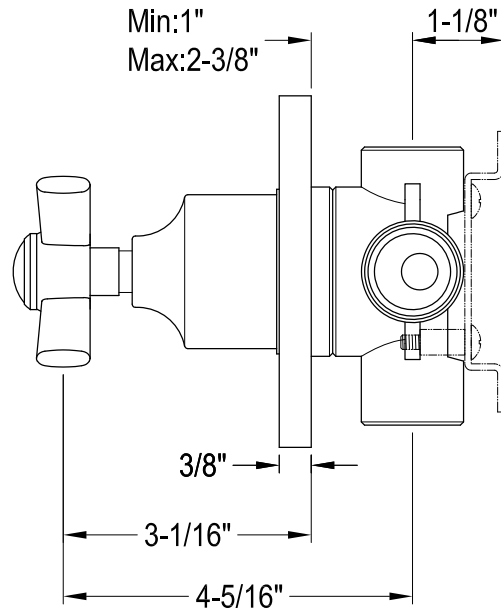

KS3040,1,2,5,8ZX

Three-Way Diverter Valve with Single Handle & Square Plate

Bracket