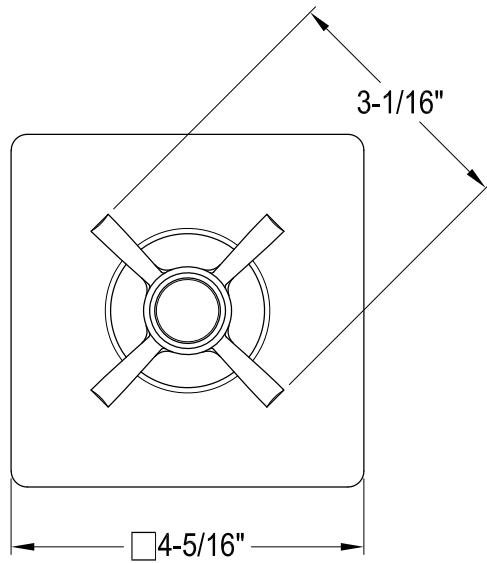

KS3040,1,2,5,8ZX

Three-Way Diverter Valve with Single Handle & Square Plate

Bracket