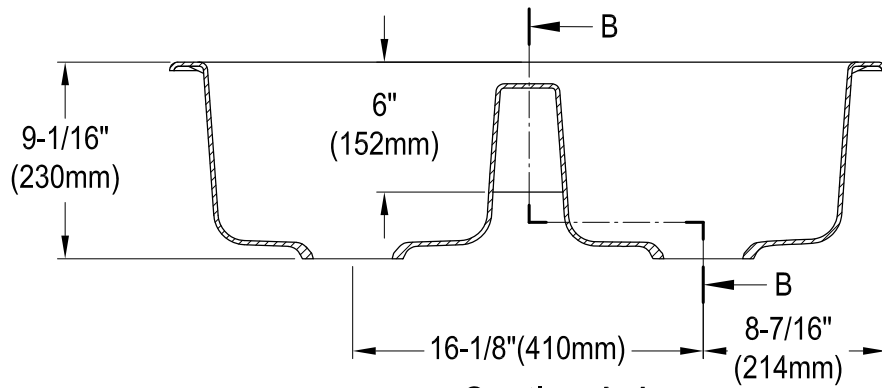

KGT33229D51,7,8

Cast Iron Self-Rimming Double Bowl Kitchen Sink, 5 Holes, (L)33" X (W)22" X (D)9-1/16"

Section A-A

Section B-B

KGT33229D51,7,8

Spin and Lock Strainer, Stainless Steel (2 Pcs /Set)