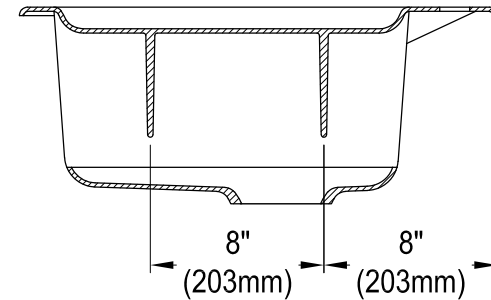

KGT33229D51,7,8

Cast Iron Self-Rimming Double Bowl Kitchen Sink, 5 Holes, (L)33" X (W)22" X (D)9-1/16"

Section A-A

Section B-B

KGT33229D51,7,8

Spin and Lock Strainer, Stainless Steel (2 Pcs /Set)