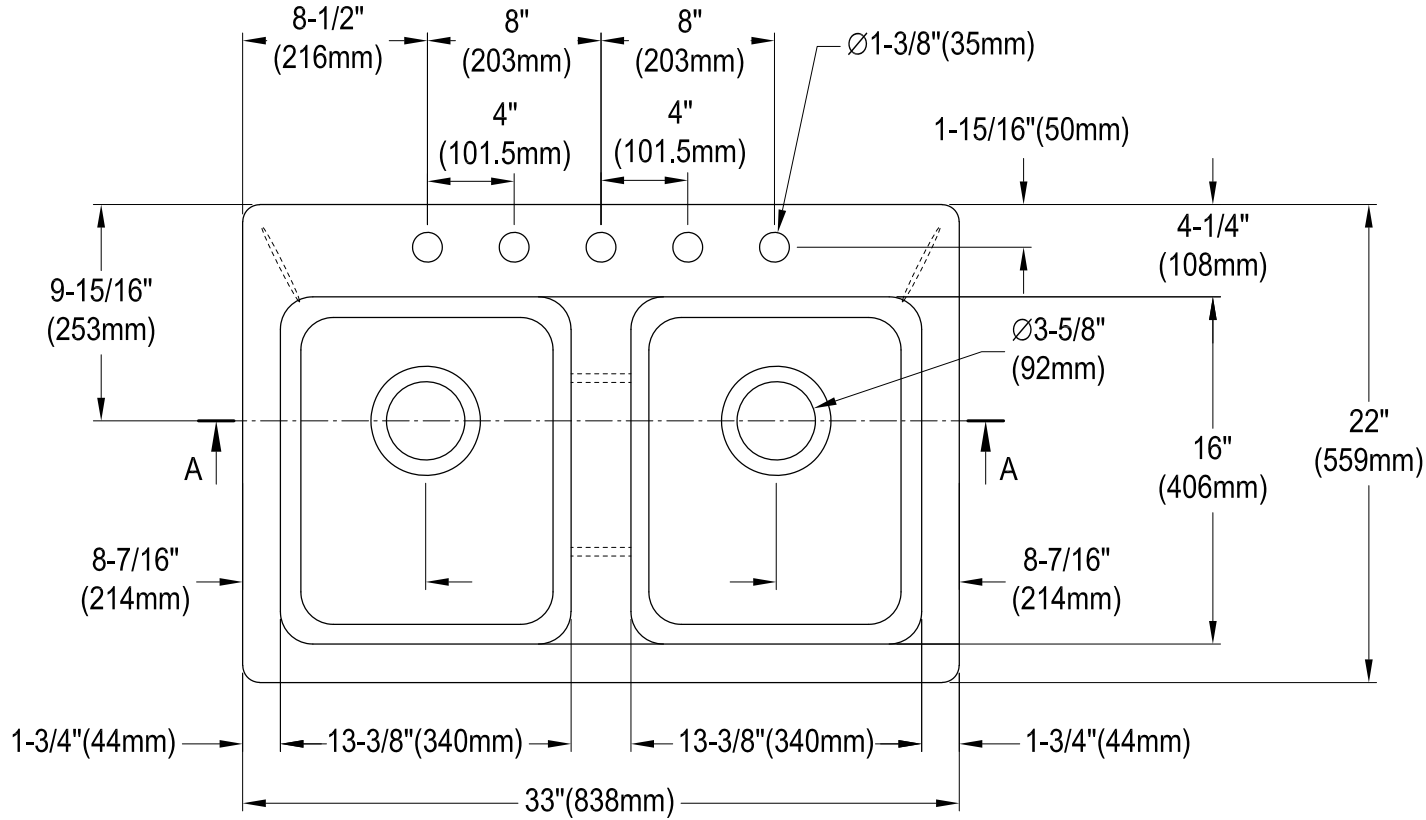

KGT33229D51,7,8

Cast Iron Self-Rimming Double Bowl Kitchen Sink, 5 Holes, (L)33" X (W)22" X (D)9-1/16"

Section A-A

Section B-B

KGT33229D51,7,8

Spin and Lock Strainer, Stainless Steel (2 Pcs /Set)