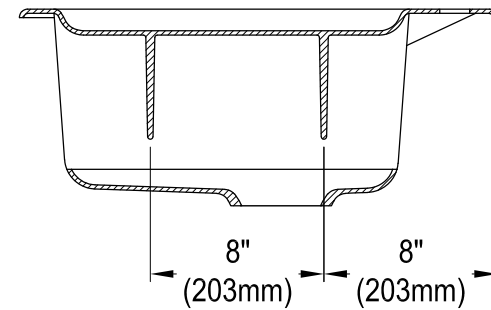

# KGT33229D21,7,8

Cast Iron Self-Rimming Double Bowl Kitchen Sink, 2 Holes, (L)33" X (W)22" X (D)9-1/16"

Section A-A

Section B-B