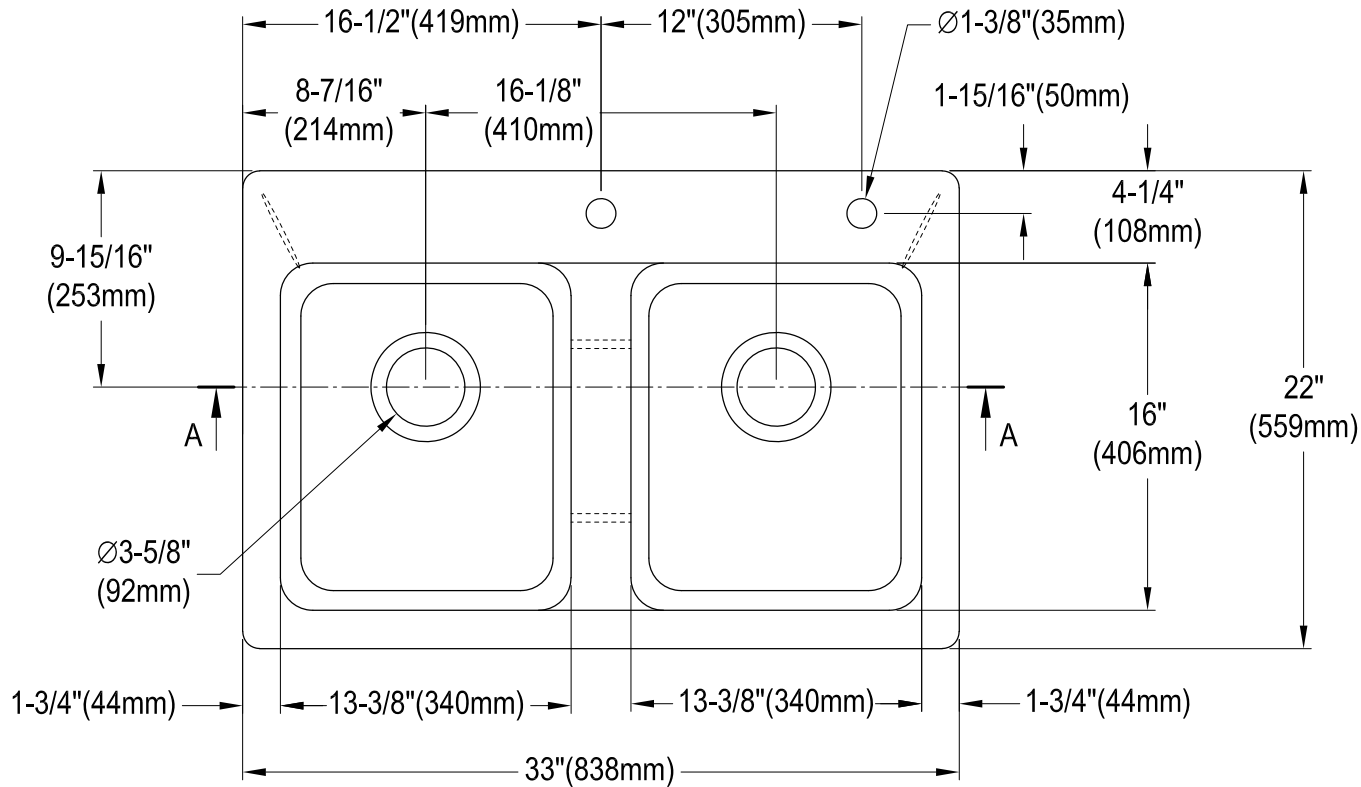

# KGT33229D21,7,8

Cast Iron Self-Rimming Double Bowl Kitchen Sink, 2 Holes, (L)33" X (W)22" X (D)9-1/16"

Section A-A

Section B-B

# KGT33229D21,7,8

Spin and Lock Strainer, Stainless Steel (2 Pcs /Set)