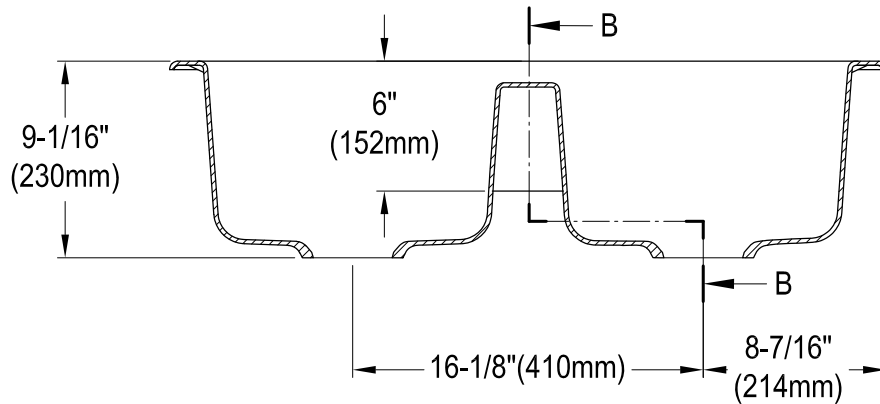

# KGT33229D21,7,8

Cast Iron Self-Rimming Double Bowl Kitchen Sink, 2 Holes, (L)33" X (W)22" X (D)9-1/16"

Section A-A

Section B-B

# KGT33229D21,7,8

Spin and Lock Strainer, Stainless Steel (2 Pcs /Set)