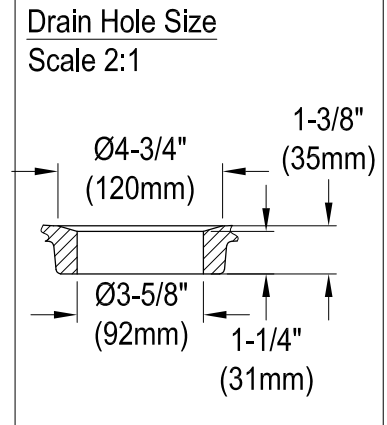

KGPKWS3019180,1,2,3,5,6,7,8

Ceramic Wall Mount Utility Sink

Sink Back View

KGPKWS3019180,1,2,3,5,6,7,8

1-1/2" X 8" Brass Slip Joint Extension Tube

KGPKWS3019180,1,2,3,5,6,7,8

1-1/2" O.D. P-Trap with Decor Flange, 18 Gauge