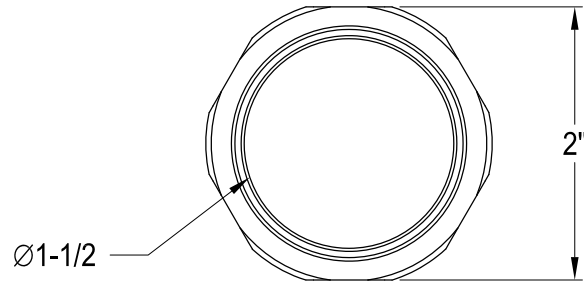

KGPKWS3019180,1,2,3,5,6,7,8

Ceramic Wall Mount Utility Sink

Sink Back View

KGPKWS3019180,1,2,3,5,6,7,8

1-1/2" X 8" Brass Slip Joint Extension Tube

KGPKWS3019180,1,2,3,5,6,7,8

1-1/2" O.D. P-Trap with Decor Flange, 18 Gauge