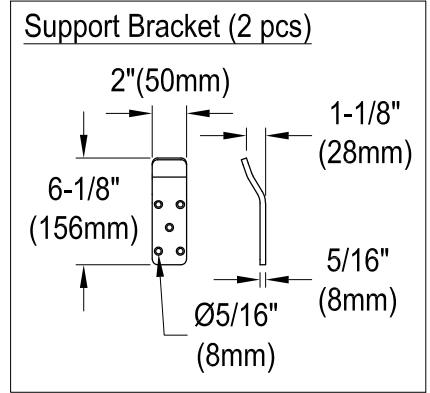

KGPKWS3019180,1,2,3,5,6,7,8

Ceramic Wall Mount Utility Sink

Sink Back View

KGPKWS3019180,1,2,3,5,6,7,8

1-1/2" X 8" Brass Slip Joint Extension Tube

KGPKWS3019180,1,2,3,5,6,7,8

1-1/2" O.D. P-Trap with Decor Flange, 18 Gauge