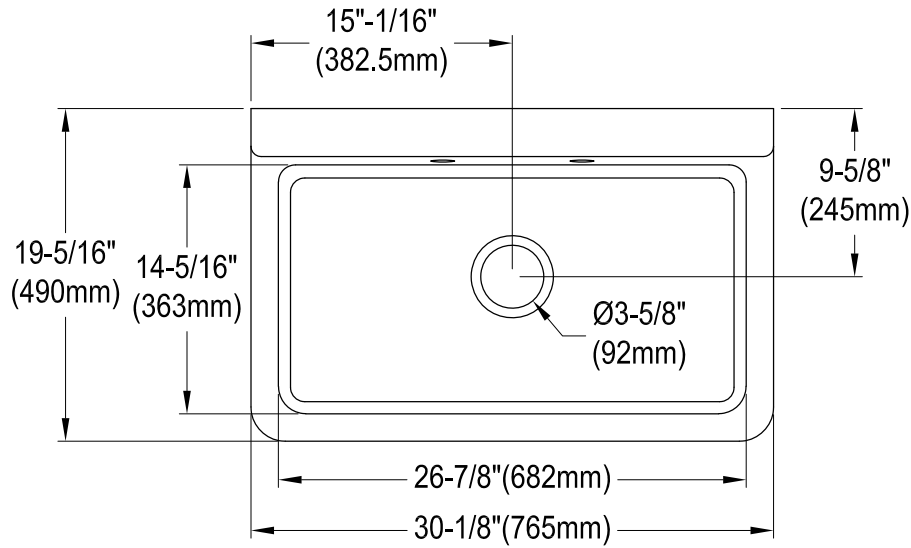

KGPKWS3019180,1,2,3,5,6,7,8

Ceramic Wall Mount Utility Sink

Sink Back View

KGPKWS3019180,1,2,3,5,6,7,8

1-1/2" X 8" Brass Slip Joint Extension Tube

KGPKWS3019180,1,2,3,5,6,7,8

1-1/2" O.D. P-Trap with Decor Flange, 18 Gauge