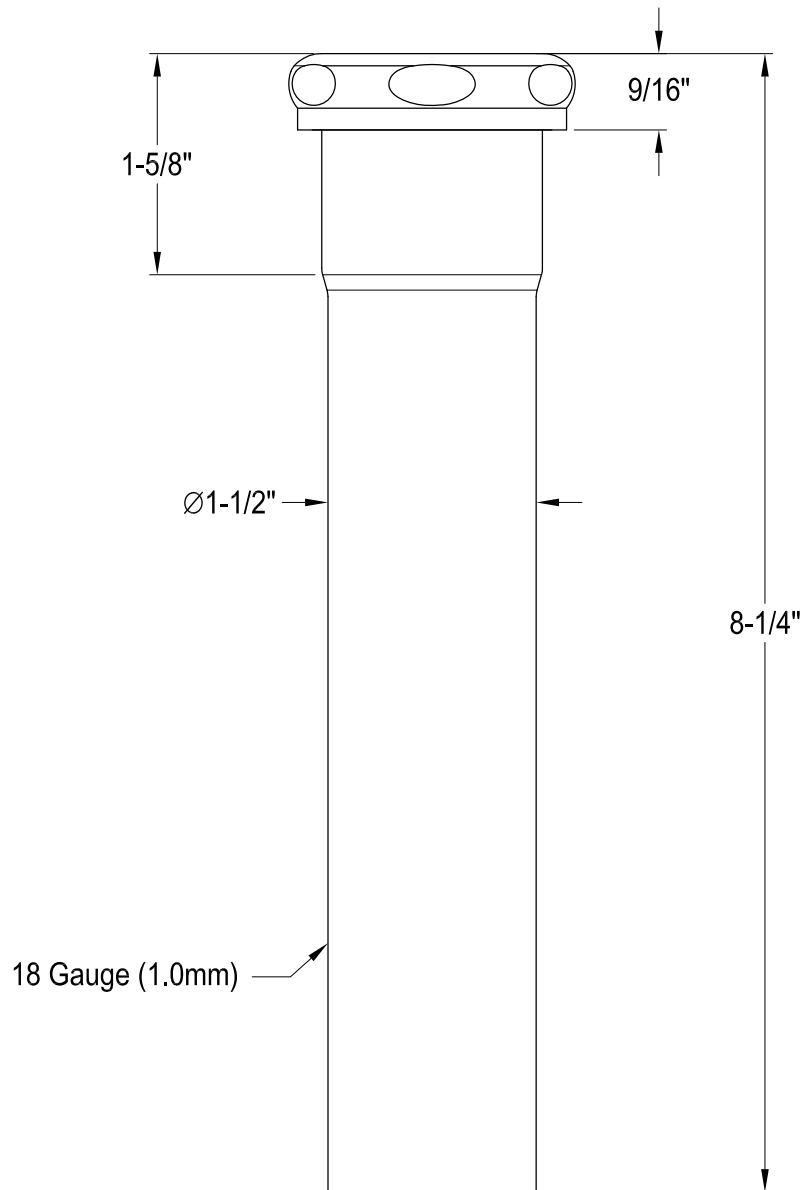

KGPKWS3019180,1,2,3,5,6,7,8

Ceramic Wall Mount Utility Sink

Sink Back View

KGPKWS3019180,1,2,3,5,6,7,8

1-1/2" X 8" Brass Slip Joint Extension Tube

KGPKWS3019180,1,2,3,5,6,7,8

1-1/2" O.D. P-Trap with Decor Flange, 18 Gauge