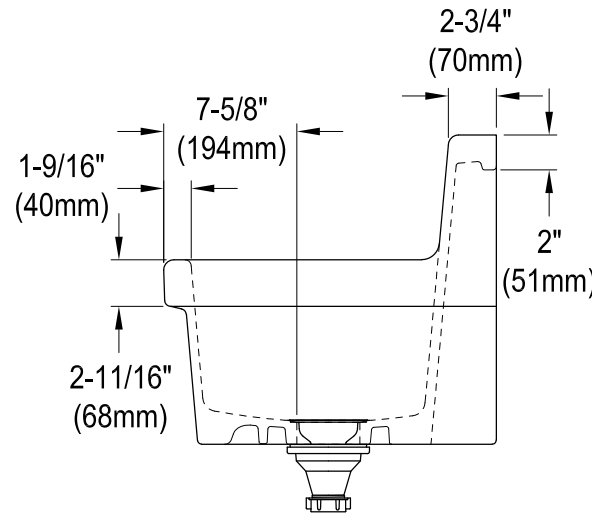

KGPKWS3019180,1,2,3,5,6,7,8

Ceramic Wall Mount Utility Sink

Sink Back View

KGPKWS3019180,1,2,3,5,6,7,8

1-1/2" X 8" Brass Slip Joint Extension Tube

KGPKWS3019180,1,2,3,5,6,7,8

1-1/2" O.D. P-Trap with Decor Flange, 18 Gauge