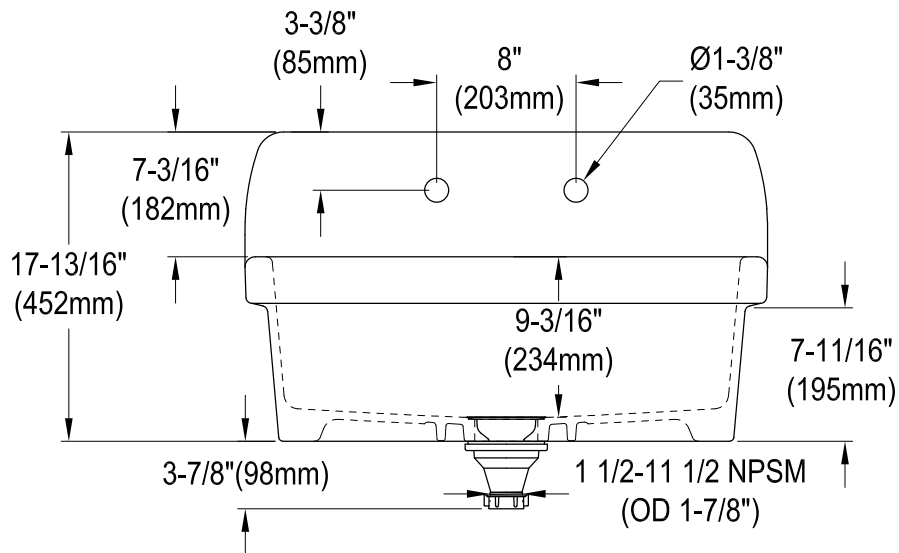

KGPKWS3019180,1,2,3,5,6,7,8

Ceramic Wall Mount Utility Sink

Sink Back View

KGPKWS3019180,1,2,3,5,6,7,8

1-1/2" X 8" Brass Slip Joint Extension Tube

KGPKWS3019180,1,2,3,5,6,7,8

1-1/2" O.D. P-Trap with Decor Flange, 18 Gauge