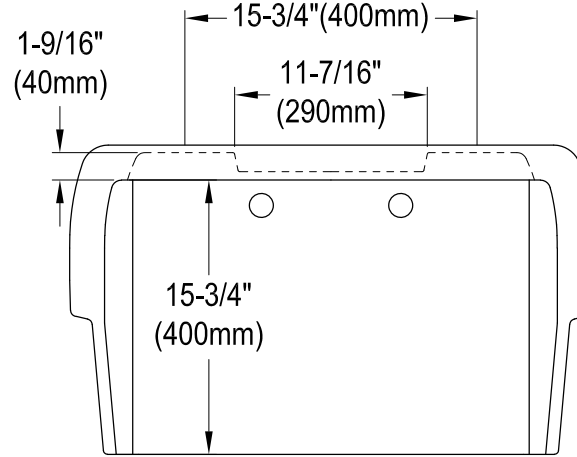

KGPKWS3019180,1,2,3,5,6,7,8

Ceramic Wall Mount Utility Sink

Sink Back View

KGPKWS3019180,1,2,3,5,6,7,8

1-1/2" X 8" Brass Slip Joint Extension Tube

KGPKWS3019180,1,2,3,5,6,7,8

1-1/2" O.D. P-Trap with Decor Flange, 18 Gauge