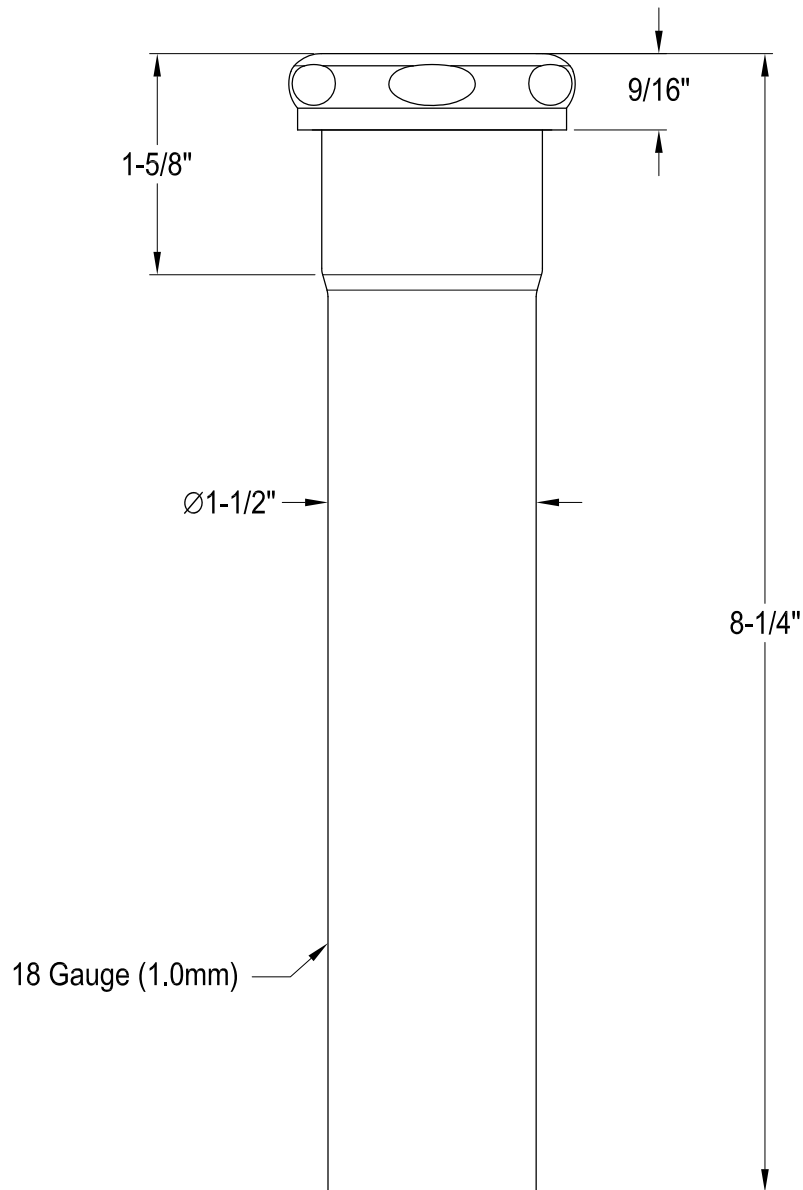

## Drain Hole Size

(Scale 2:1)

# KGPKWS2419170,1,2,3,5,6,7,8

1-1/2" X 8" Brass Slip Joint Extension Tube