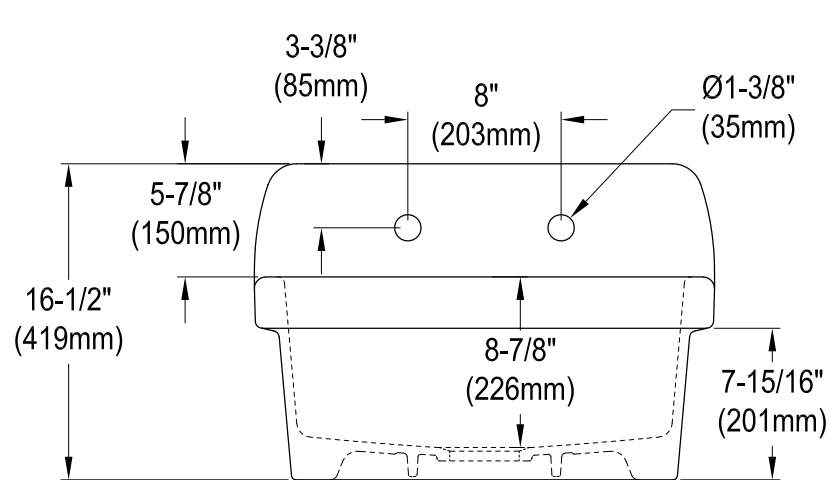

## Support Bracket (2 pcs)

## Drain Hole Size

(Scale 2:1)