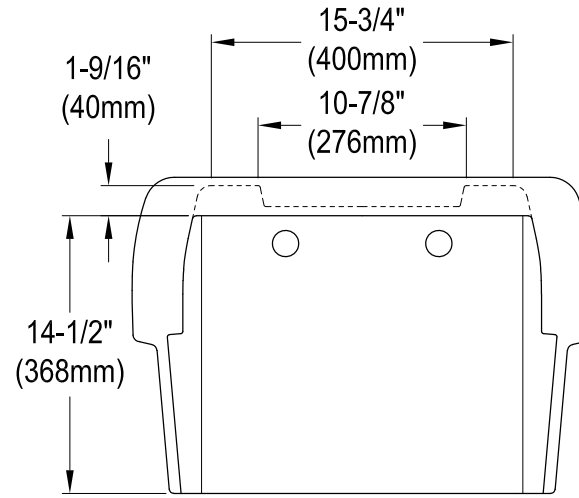

KGPKWS2419170,1,2,3,5,6,7,8

Ceramic Wall Mount Utility Sink

Sink Back View