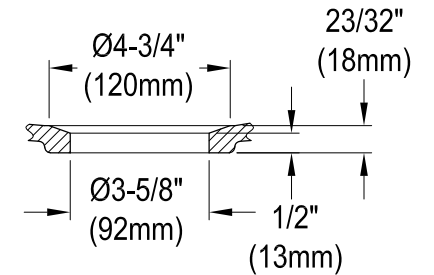

## Support Bracket (2 pcs)

## Drain Hole Size

(Scale 2:1)