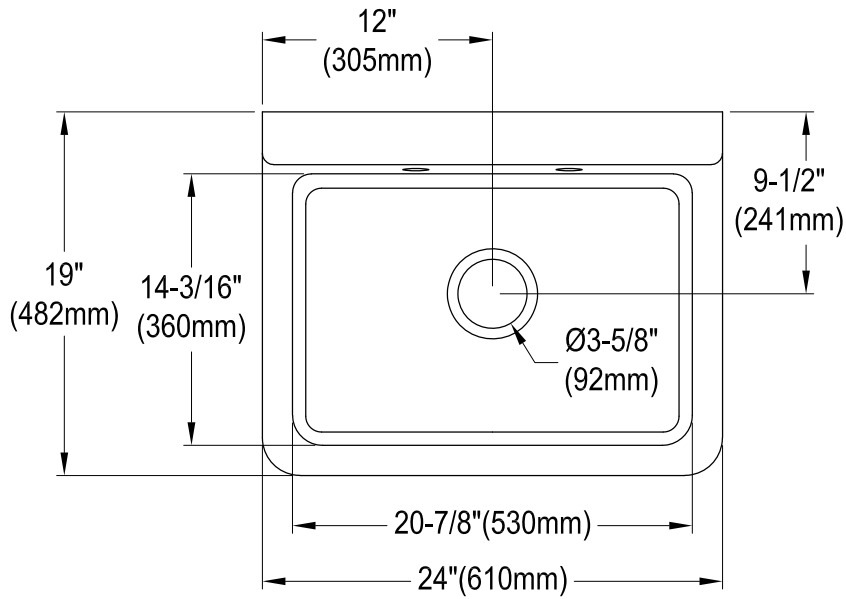

# KGPKWS2419170,1,2,3,5,6,7,8

Ceramic Wall Mount Utility Sink

Sink Back View

## Support Bracket (2 pcs)

## Drain Hole Size

(Scale 2:1)