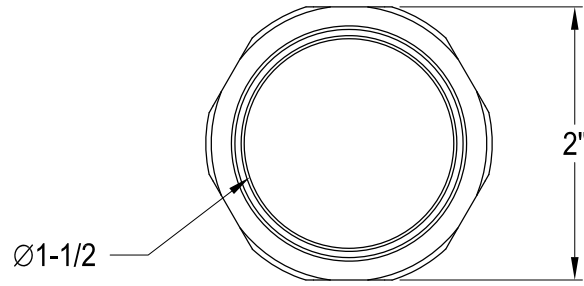

## Drain Hole Size

(Scale 2:1)

# KGPKWS2419170,1,2,3,5,6,7,8

1-1/2" X 8" Brass Slip Joint Extension Tube