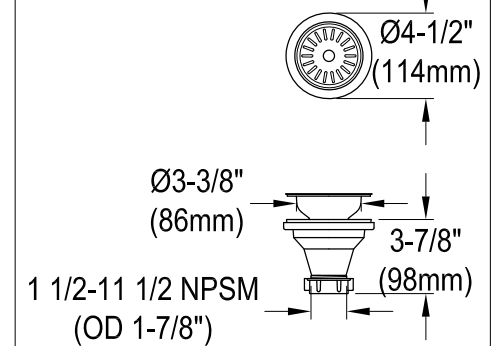

# KGPKWS2419170,1,2,3,5,6,7,8

Ceramic Wall Mount Utility Sink

Sink Back View

## Support Bracket (2 pcs)

## Drain Hole Size

(Scale 2:1)