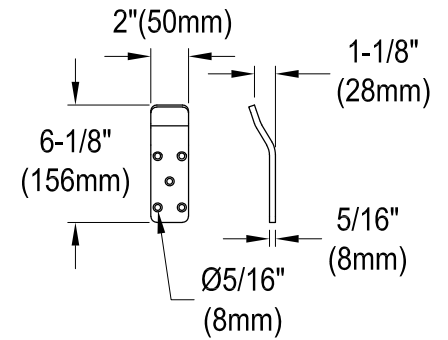

## Support Bracket (2 pcs)

## Drain Hole Size

(Scale 2:1)

# KGPKWS2419170,1,2,3,5,6,7,8

1-1/2" X 8" Brass Slip Joint Extension Tube