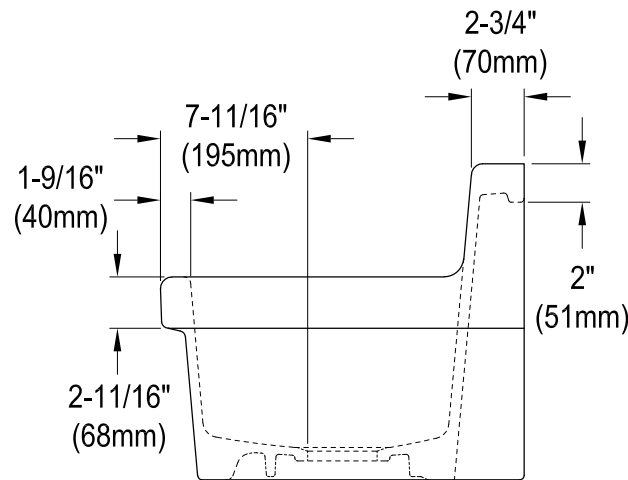

## Support Bracket (2 pcs)

## Drain Hole Size

(Scale 2:1)