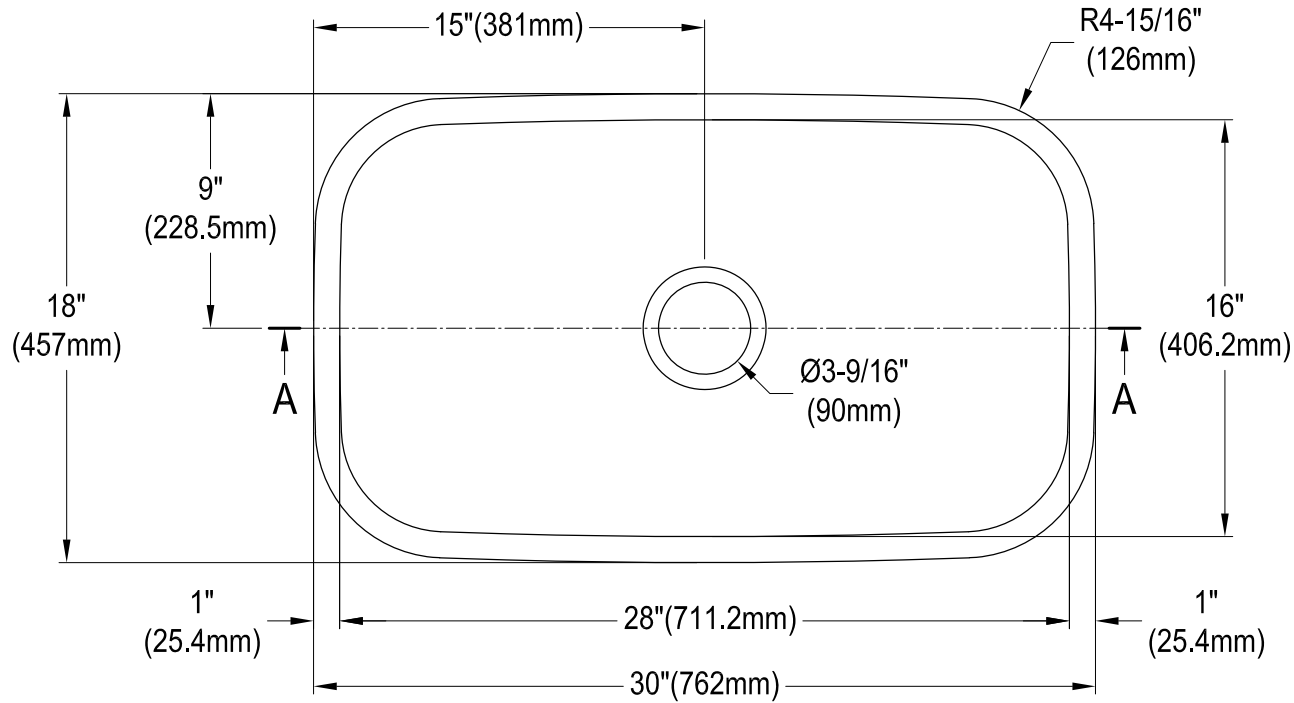

KGKUS30181,7,8

Stainless Steel Undermount Single Bowl Kitchen Sink, (L)30" X (W)18" X (H)10-1/4"

Bowl Depth	SS Type	Thickness
10"	18-10 304 Grade	1.03mm(18G)

Drain Hole Size

Scale (2:1)

Section A-A

KGKUS30181,7,8