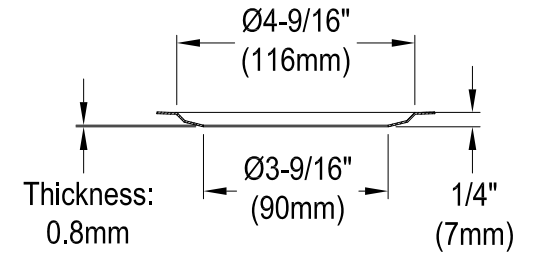

KGKUS30181,7,8

Stainless Steel Undermount Single Bowl Kitchen Sink, (L)30" X (W)18" X (H)10-1/4"

Bowl Depth	SS Type	Thickness
10"	18-10 304 Grade	1.03mm(18G)

Drain Hole Size

Scale (2:1)

Section A-A

KGKUS30181,7,8