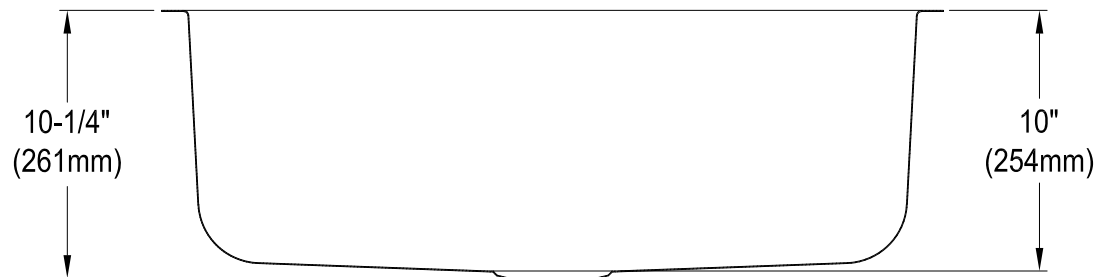

KGKUS30181,7,8

Stainless Steel Undermount Single Bowl Kitchen Sink, (L)30" X (W)18" X (H)10-1/4"

Bowl Depth	SS Type	Thickness
10"	18-10 304 Grade	1.03mm(18G)

Drain Hole Size

Scale (2:1)

Section A-A

KGKUS30181,7,8