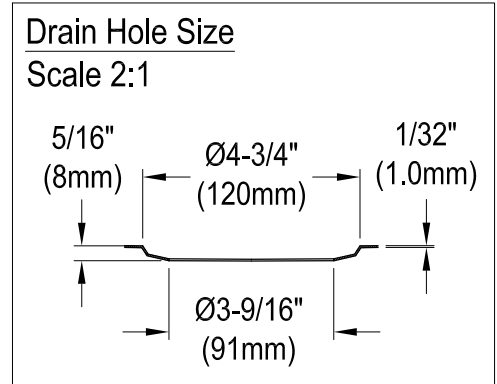

# KGKTS3322901,7,8

Stainless Steel Self-Rimming Single Bowl Kitchen Sink, 4 Hole, (L)33-1/16" X (W)22-1/16" X (H)9-5/16"

Bowl Depth	SS Type	Thickness
9"	18-10 304 Grade	1.05mm(18G)

# KGKTS3322901,7,8

Spin and Lock Strainer, Stainless Steel