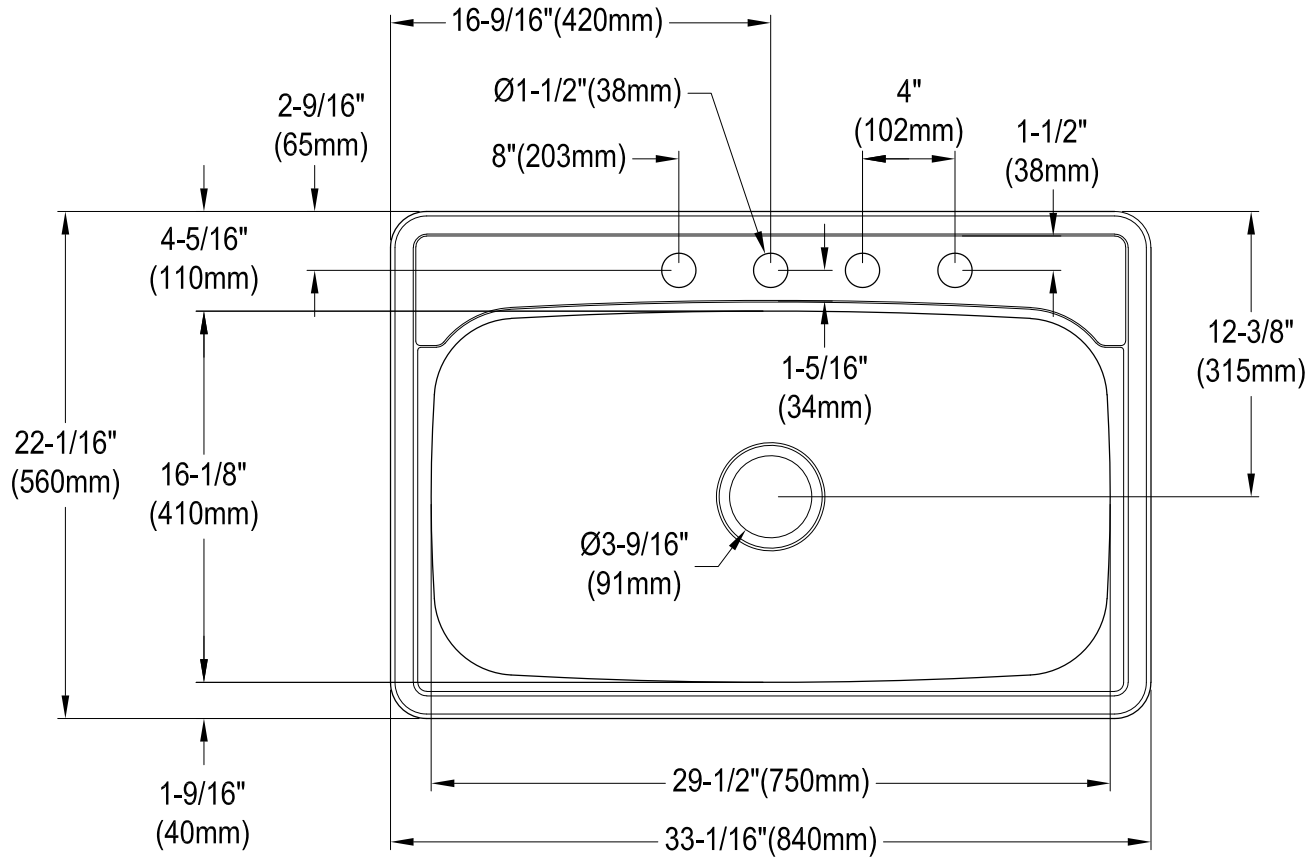

# KGKTS3322901,7,8

Stainless Steel Self-Rimming Single Bowl Kitchen Sink, 4 Hole, (L)33-1/16" X (W)22-1/16" X (H)9-5/16"

Bowl Depth	SS Type	Thickness
9"	18-10 304 Grade	1.05mm(18G)

# KGKTS3322901,7,8

Spin and Lock Strainer, Stainless Steel