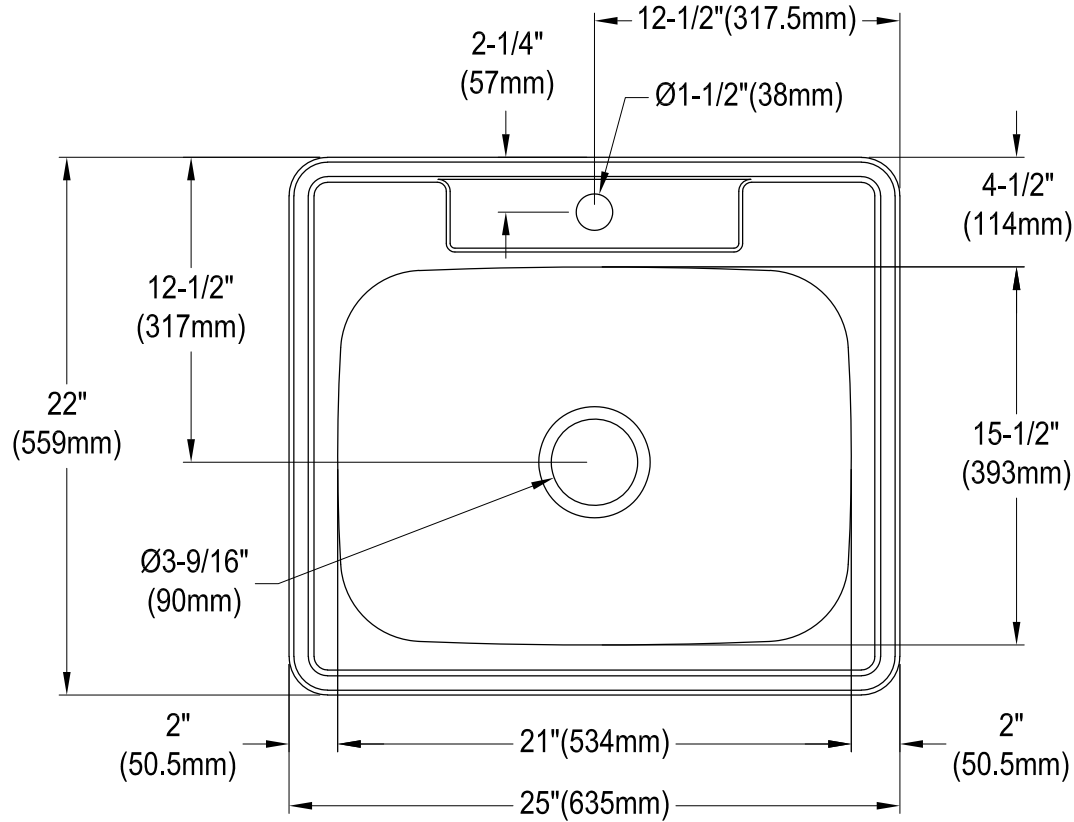

KGKTS2522911,7,8

Stainless Steel Self-Rimming Single Bowl Kitchen Sink, 1 Holes, (L)25" X (W)22" X (H)9-3/16"

Bowl Depth	SS Type	Thickness
8-7/8"	18-10 304 Grade	0.95mm(20G)

Drain Hole Size

Scale (2:1)

KGKTS2522911,7,8