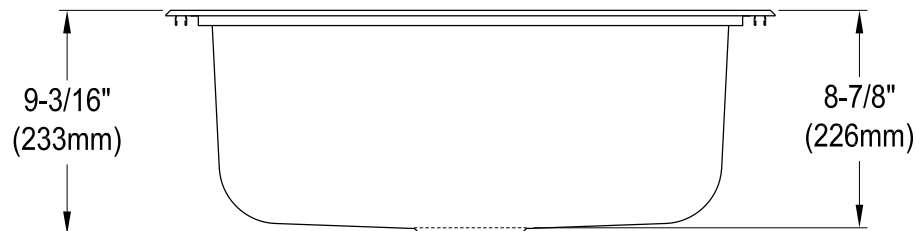

KGKTS2522911,7,8

Stainless Steel Self-Rimming Single Bowl Kitchen Sink, 1 Holes, (L)25" X (W)22" X (H)9-3/16"

Bowl Depth	SS Type	Thickness
8-7/8"	18-10 304 Grade	0.95mm(20G)

Drain Hole Size

Scale (2:1)

KGKTS2522911,7,8