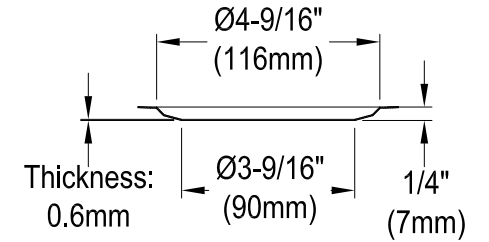

KGKTS2522911,7,8

Stainless Steel Self-Rimming Single Bowl Kitchen Sink, 1 Holes, (L)25" X (W)22" X (H)9-3/16"

Bowl Depth	SS Type	Thickness
8-7/8"	18-10 304 Grade	0.95mm(20G)

Drain Hole Size

Scale (2:1)

KGKTS2522911,7,8