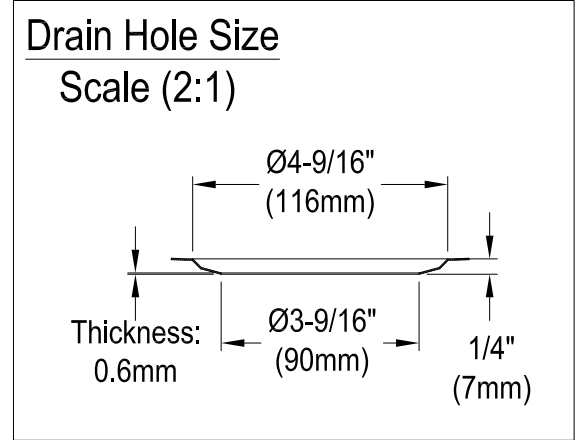

KGKTS2522811,7,8

Stainless Steel Self-Rimming Single Bowl Kitchen Sink, 1 Hole, (L)25" X (W)21-15/16" X (H)8-7/16"

Bowl Depth	SS Type	Thickness
8-3/16"	18-10 304 Grade	0.8mm(22G)

KGKTS2522811,7,8

Spin and Lock Strainer, Stainless Steel