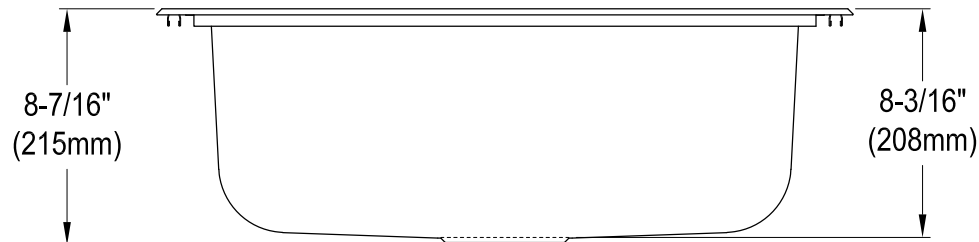

KGKTS2522811,7,8

Stainless Steel Self-Rimming Single Bowl Kitchen Sink, 1 Hole, (L)25" X (W)21-15/16" X (H)8-7/16"

Bowl Depth	SS Type	Thickness
8-3/16"	18-10 304 Grade	0.8mm(22G)

KGKTS2522811,7,8

Spin and Lock Strainer, Stainless Steel