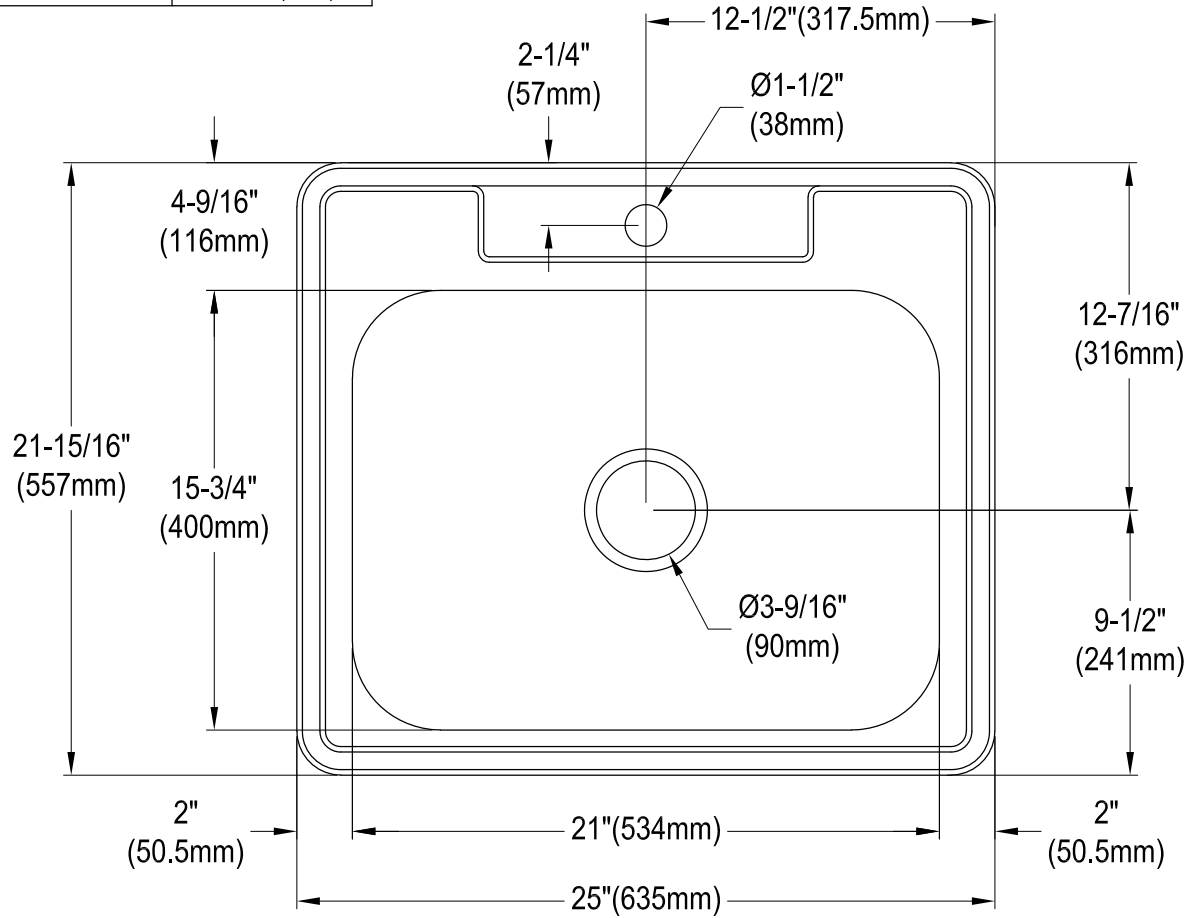

KGKTS2522811,7,8

Stainless Steel Self-Rimming Single Bowl Kitchen Sink, 1 Hole, (L)25" X (W)21-15/16" X (H)8-7/16"

Bowl Depth	SS Type	Thickness
8-3/16"	18-10 304 Grade	0.8mm(22G)

KGKTS2522811,7,8

Spin and Lock Strainer, Stainless Steel