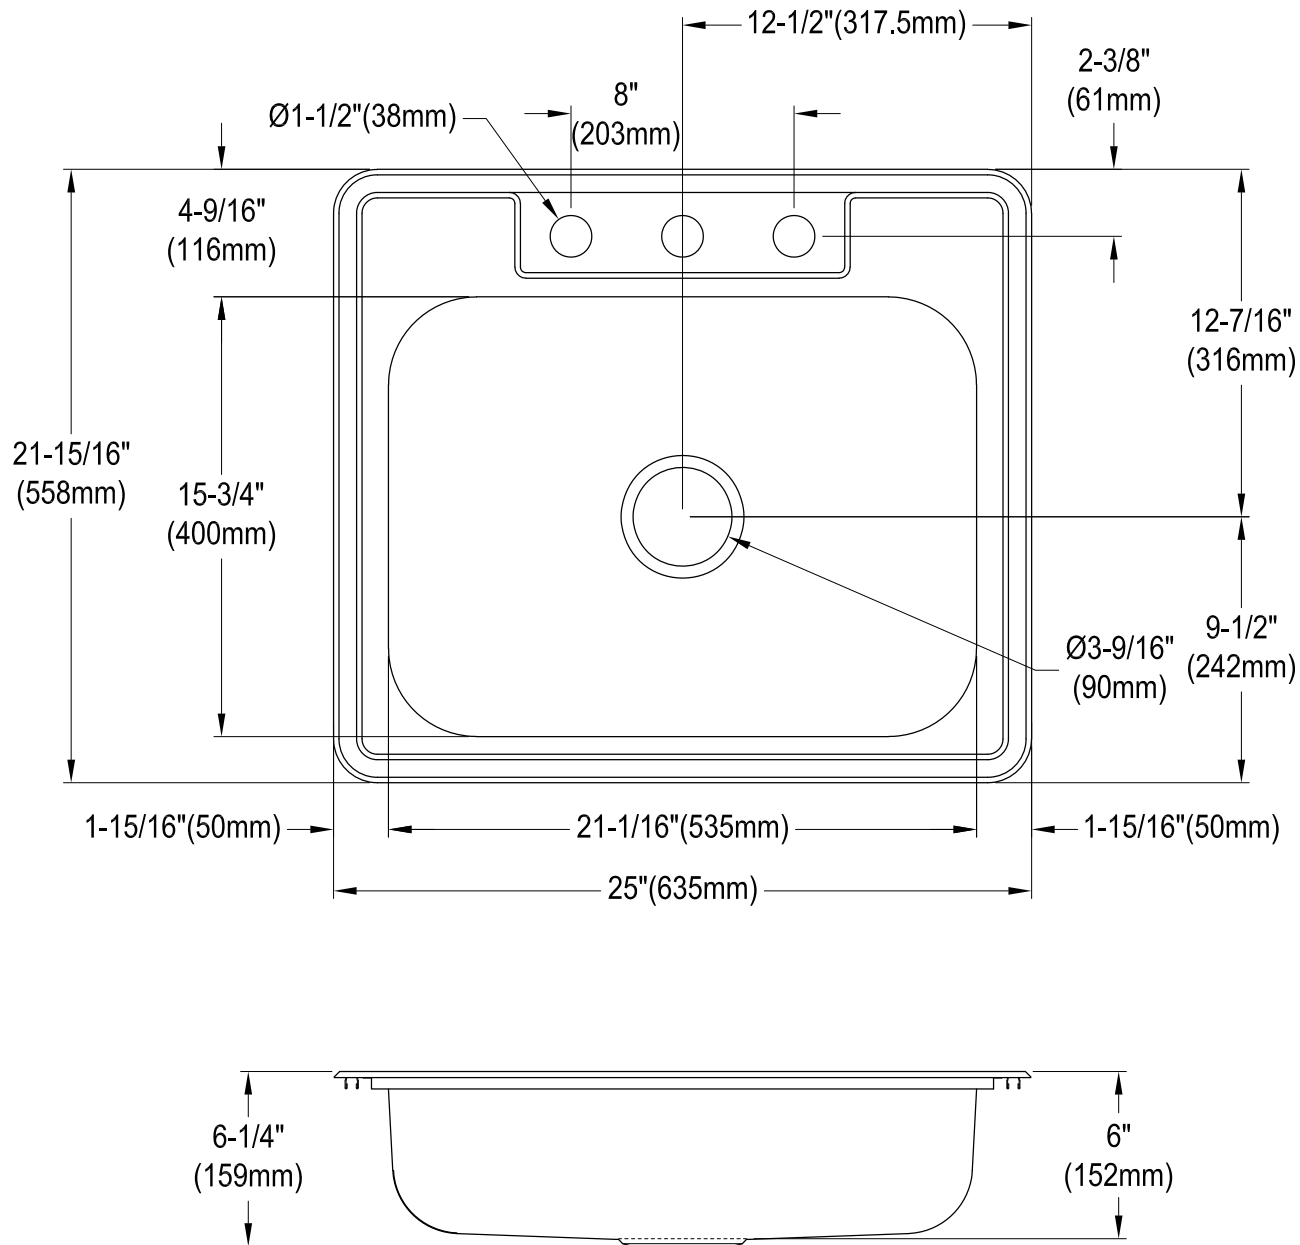

KGKTS25201,7,8

Stainless Steel Self-Rimming Single Bowl Kitchen Sink, 3 Holes, (L)25" X (W)21-15/16" X (H)6"-1/4"

Bowl Depth	SS Type	Thickness
6"	18-10 304 Grade	0.8mm(22G)

KGKTS25201,7,8

Spin and Lock Strainer, Stainless Steel