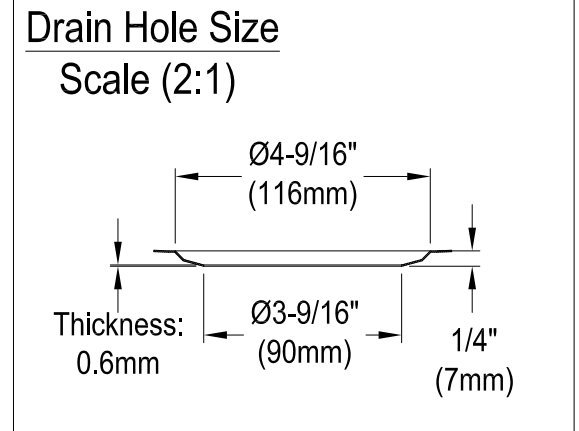

KGKTS25201,7,8

Stainless Steel Self-Rimming Single Bowl Kitchen Sink, 3 Holes, (L)25" X (W)21-15/16" X (H)6"-1/4"

Bowl Depth	SS Type	Thickness
6"	18-10 304 Grade	0.8mm(22G)

KGKTS25201,7,8

Spin and Lock Strainer, Stainless Steel