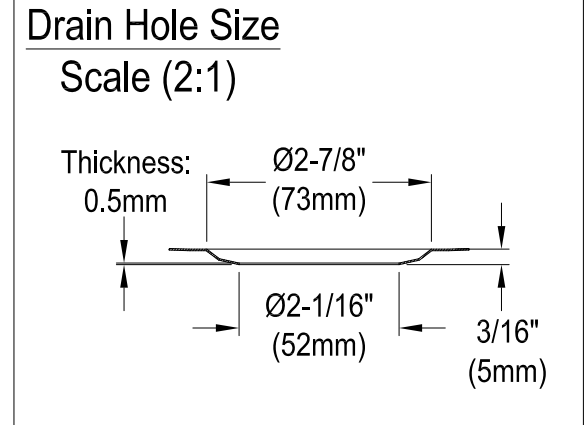

# KGKTS15151,7,8

Stainless Steel Self-Rimming Single Bowl Bar Sink, 2 Holes, (L)14-15/16" X (W)14-15/16" X (H)6-3/16"

Bowl Depth	SS Type	Thickness
6"	18-10 304 Grade	0.7mm(23G)

# KGKTS15151,7,8

2" Utility Drain