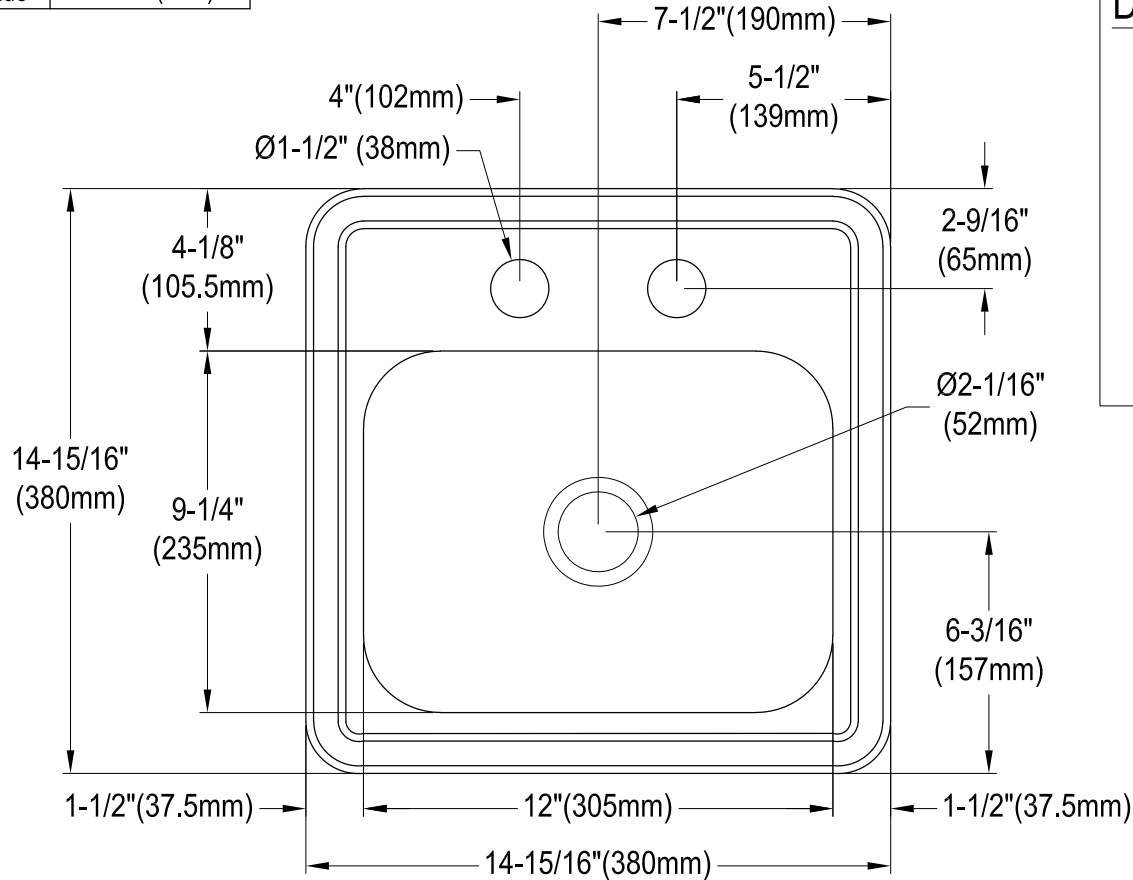

# KGKTS15151,7,8

Stainless Steel Self-Rimming Single Bowl Bar Sink, 2 Holes, (L)14-15/16" X (W)14-15/16" X (H)6-3/16"

Bowl Depth	SS Type	Thickness
6"	18-10 304 Grade	0.7mm(23G)

# KGKTS15151,7,8

2" Utility Drain