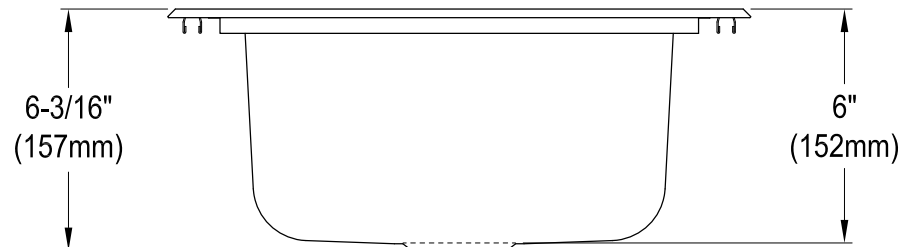

# KGKTS15151,7,8

Stainless Steel Self-Rimming Single Bowl Bar Sink, 2 Holes, (L)14-15/16" X (W)14-15/16" X (H)6-3/16"

Bowl Depth	SS Type	Thickness
6"	18-10 304 Grade	0.7mm(23G)

# KGKTS15151,7,8

2" Utility Drain