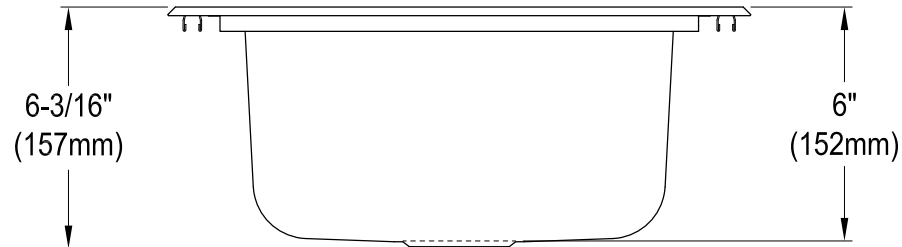

KGKTS151511,7,8

Stainless Steel Self-Rimming Single Bowl Bar Sink, 1 Hole, (L)14-15/16" X (W)14-15/16" X (H)6-3/16"

Bowl Depth	SS Type	Thickness
6"	18-10 304 Grade	0.7mm(23G)

Drain Hole Size

Scale (2:1)

KGKTS151511,7,8

2" Utility Drain