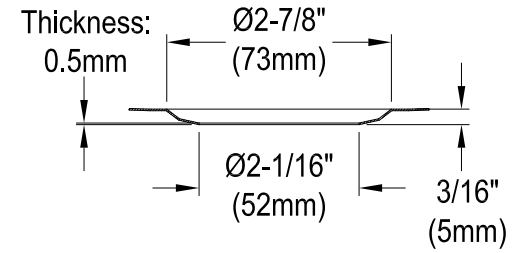

KGKTS151511,7,8

Stainless Steel Self-Rimming Single Bowl Bar Sink, 1 Hole, (L)14-15/16" X (W)14-15/16" X (H)6-3/16"

Bowl Depth	SS Type	Thickness
6"	18-10 304 Grade	0.7mm(23G)

Drain Hole Size

Scale (2:1)

KGKTS151511,7,8

2" Utility Drain