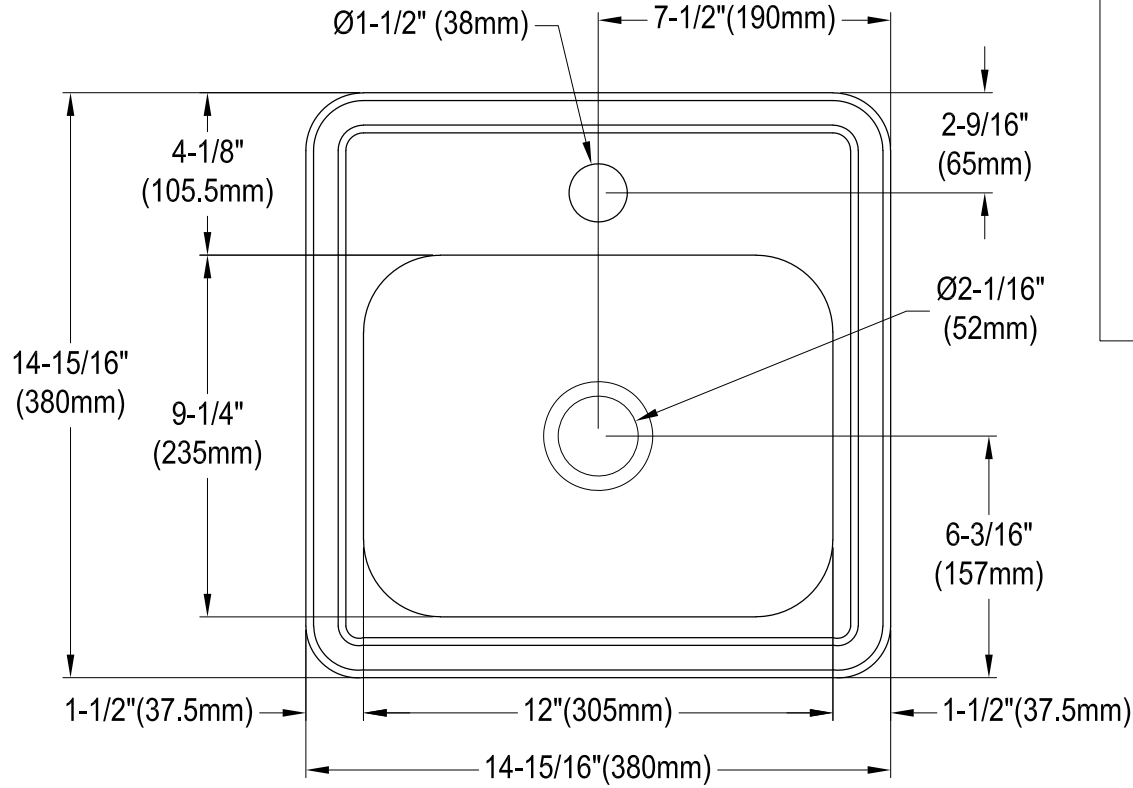

KGKTS151511,7,8

Stainless Steel Self-Rimming Single Bowl Bar Sink, 1 Hole, (L)14-15/16" X (W)14-15/16" X (H)6-3/16"

Bowl Depth	SS Type	Thickness
6"	18-10 304 Grade	0.7mm(23G)

Drain Hole Size

Scale (2:1)

KGKTS151511,7,8

2" Utility Drain