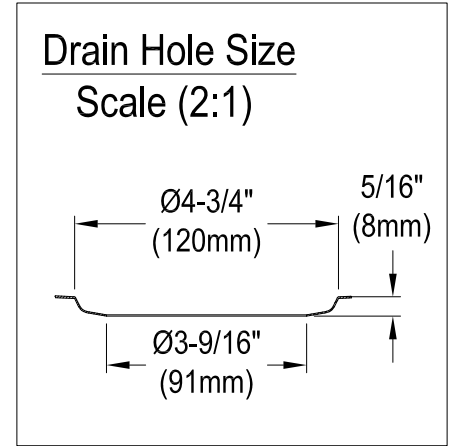

KGKTD332281,7,8

Stainless Steel Self-Rimming Double Bowl Kitchen Sink, 4 Holes, (L)33" X (W)22" X (H)8-5/16"

Bowl Depth	SS Type	Thickness
8"	18-10 304 Grade	0.8mm(22G)

KGKTD332281,7,8

Spin and Lock Strainer, Stainless Steel