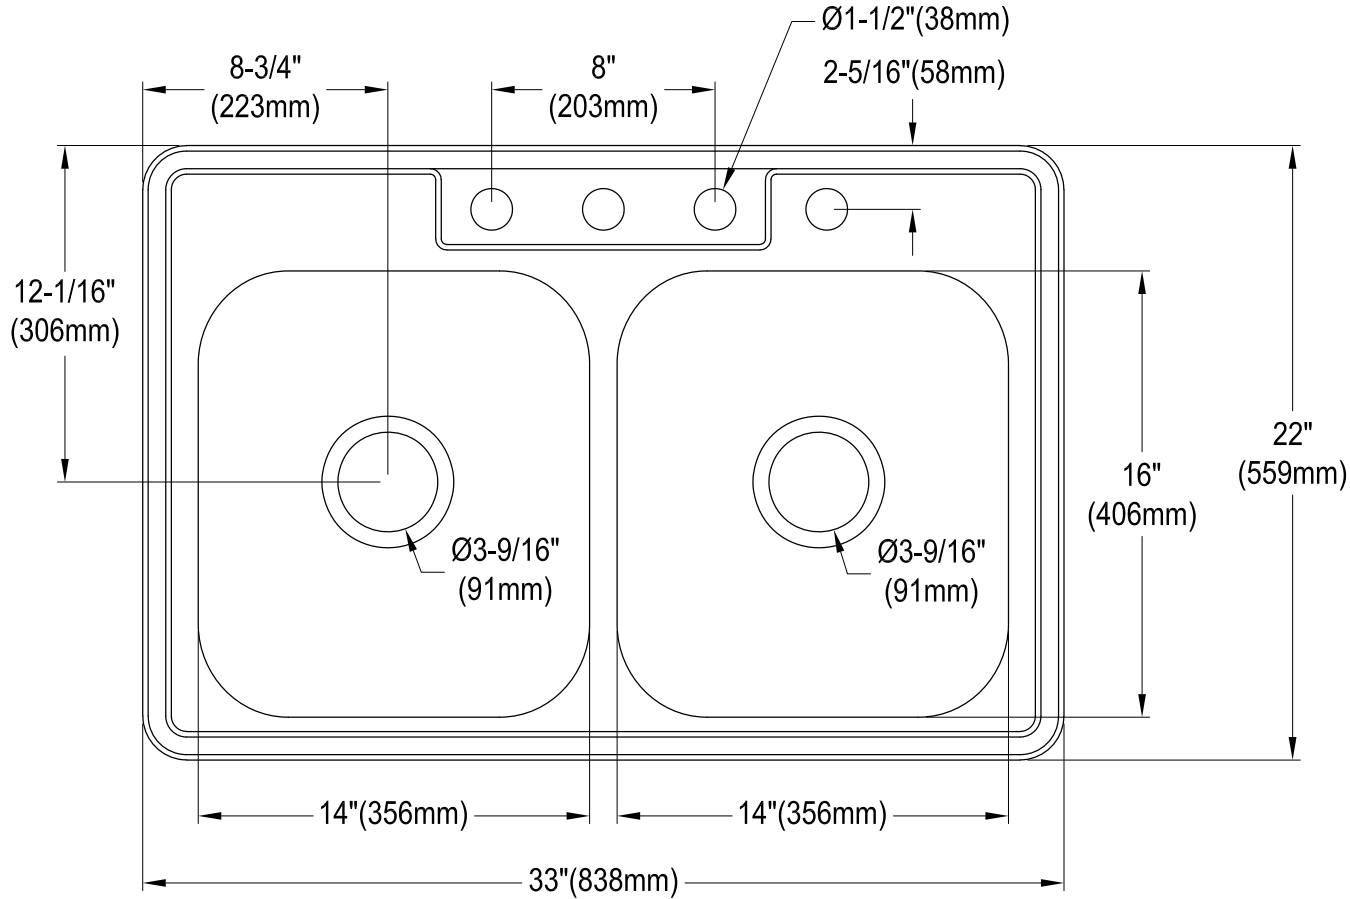

KGKTD332281,7,8

Stainless Steel Self-Rimming Double Bowl Kitchen Sink, 4 Holes, (L)33" X (W)22" X (H)8-5/16"

Bowl Depth	SS Type	Thickness
8"	18-10 304 Grade	0.8mm(22G)

KGKTD332281,7,8

Spin and Lock Strainer, Stainless Steel