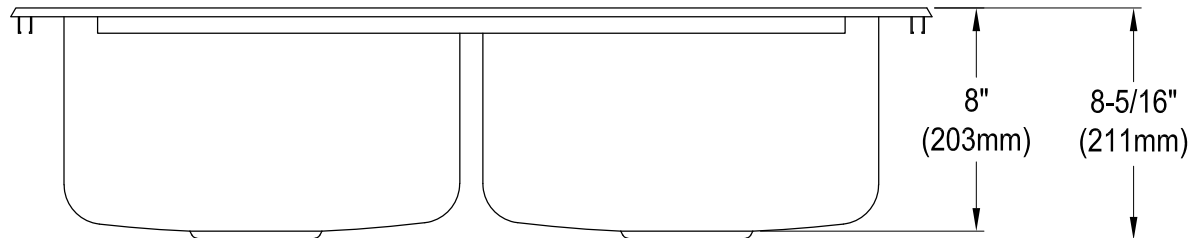

KGKTD332281,7,8

Stainless Steel Self-Rimming Double Bowl Kitchen Sink, 4 Holes, (L)33" X (W)22" X (H)8-5/16"

Bowl Depth	SS Type	Thickness
8"	18-10 304 Grade	0.8mm(22G)

KGKTD332281,7,8

Spin and Lock Strainer, Stainless Steel