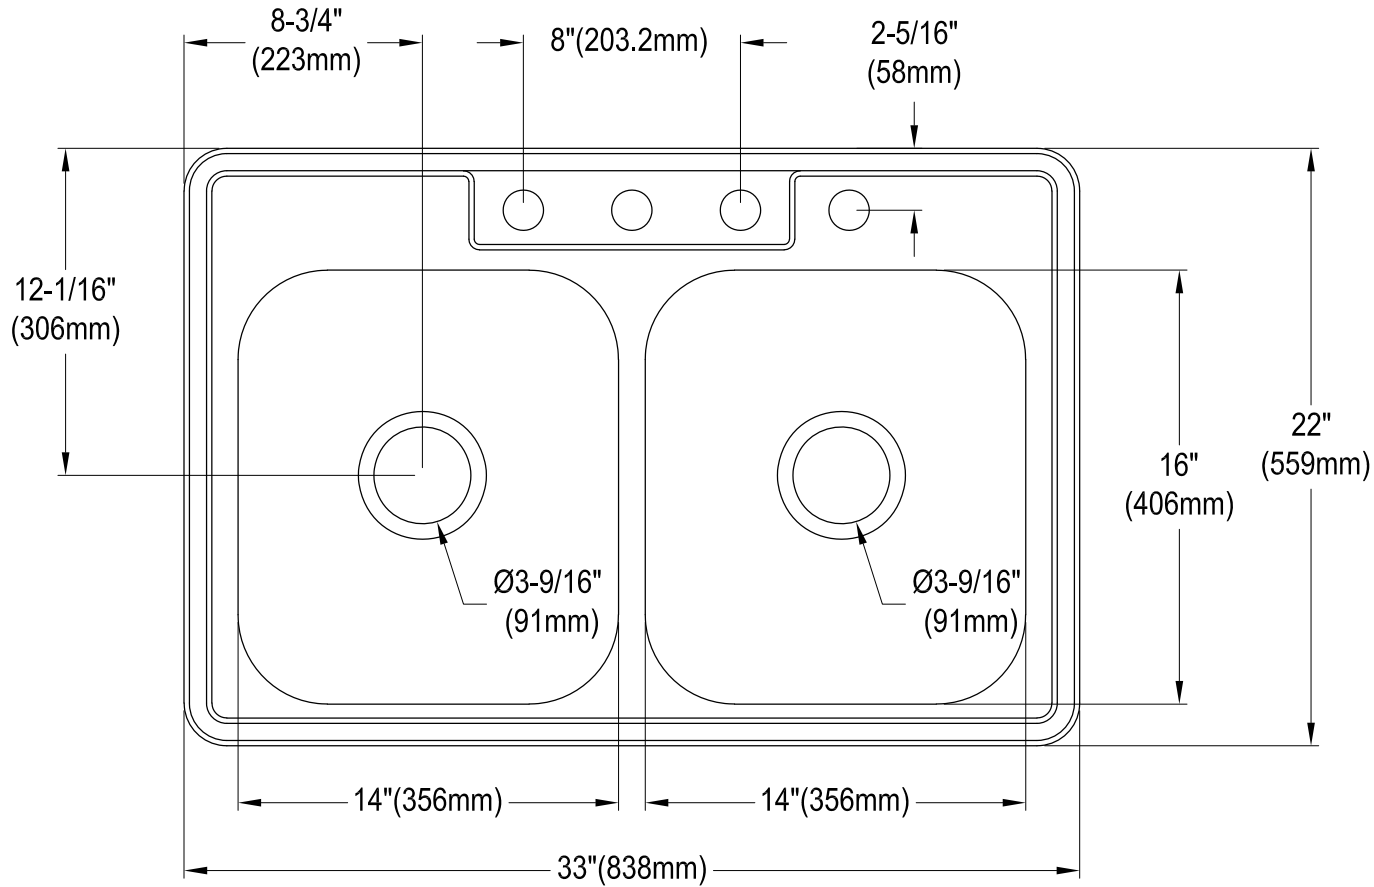

KGKTD332271,7,8

Stainless Steel Self-Rimming Double Bowl Kitchen Sink, 4 Holes, (L)33" X (W)22" X (H)7-5/16"

Bowl Depth	SS Type	Thickness
7"	18-10 304 Grade	0.8mm(22G)

KGKTD332271,7,8

Spin and Lock Strainer, Stainless Steel