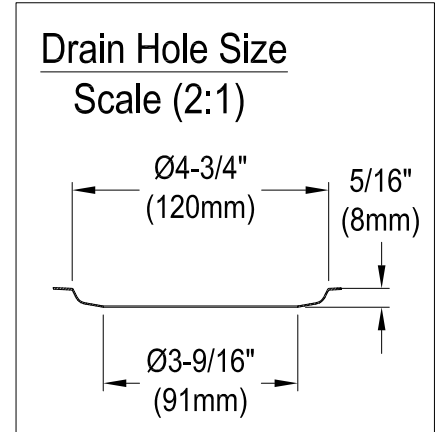

KGKTD332271,7,8

Stainless Steel Self-Rimming Double Bowl Kitchen Sink, 4 Holes, (L)33" X (W)22" X (H)7-5/16"

Bowl Depth	SS Type	Thickness
7"	18-10 304 Grade	0.8mm(22G)

KGKTD332271,7,8

Spin and Lock Strainer, Stainless Steel