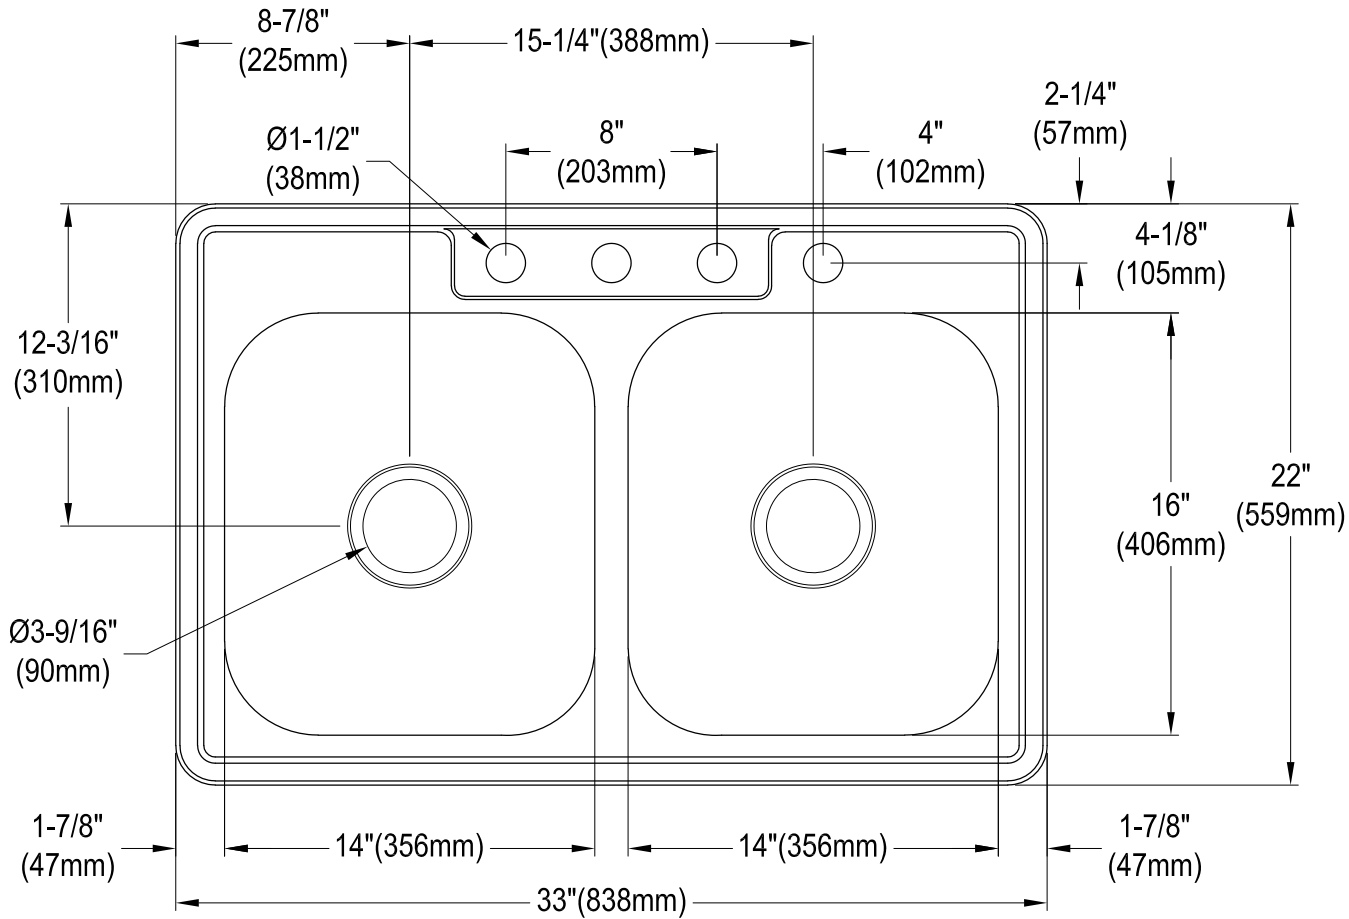

KGKTD332261,7,8

Stainless Steel Self-Rimming Double Bowl Kitchen Sink, 4 Holes, (L)33" X (W)22" X (H)6-1/4"

Bowl Depth	SS Type	Thickness
6"	18-10 304 Grade	0.8mm(22G)

Drain Hole Size

Scale (2:1)

KGKTD332261,7,8