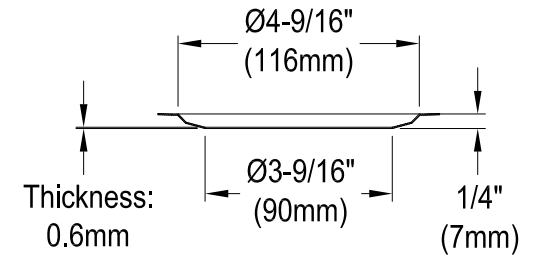

KGKTD332261,7,8

Stainless Steel Self-Rimming Double Bowl Kitchen Sink, 4 Holes, (L)33" X (W)22" X (H)6-1/4"

Bowl Depth	SS Type	Thickness
6"	18-10 304 Grade	0.8mm(22G)

Drain Hole Size

Scale (2:1)

KGKTD332261,7,8