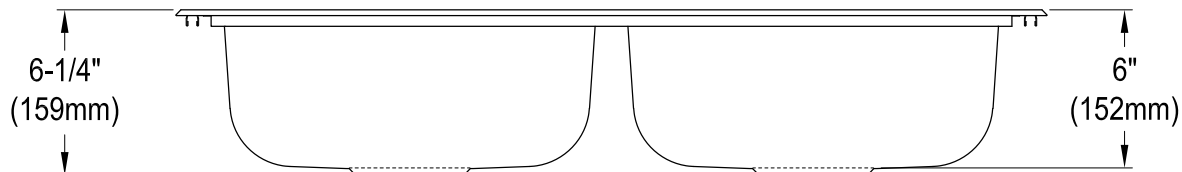

KGKTD332261,7,8

Stainless Steel Self-Rimming Double Bowl Kitchen Sink, 4 Holes, (L)33" X (W)22" X (H)6-1/4"

Bowl Depth	SS Type	Thickness
6"	18-10 304 Grade	0.8mm(22G)

Drain Hole Size

Scale (2:1)

KGKTD332261,7,8