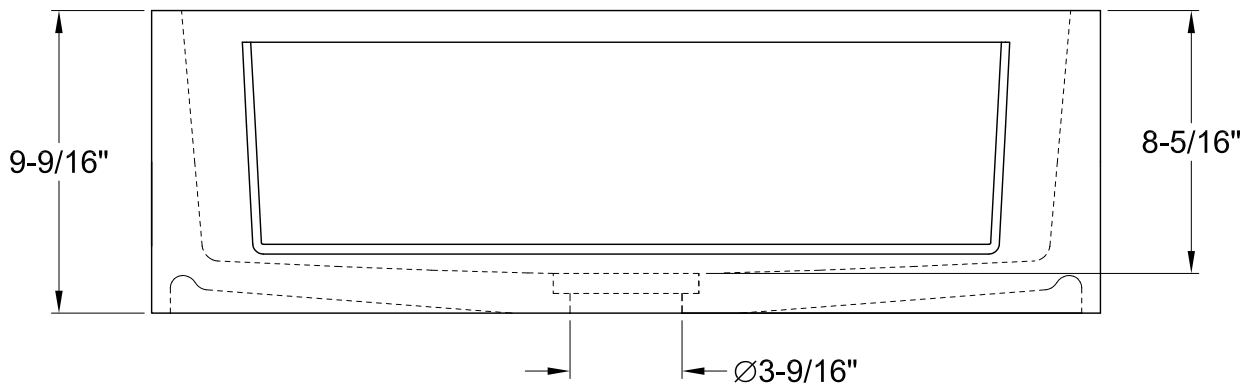

KGKFA301810SQ

Solid Surface White Stone Farmhouse Single Bowl Kitchen Sink Combo

Drainer