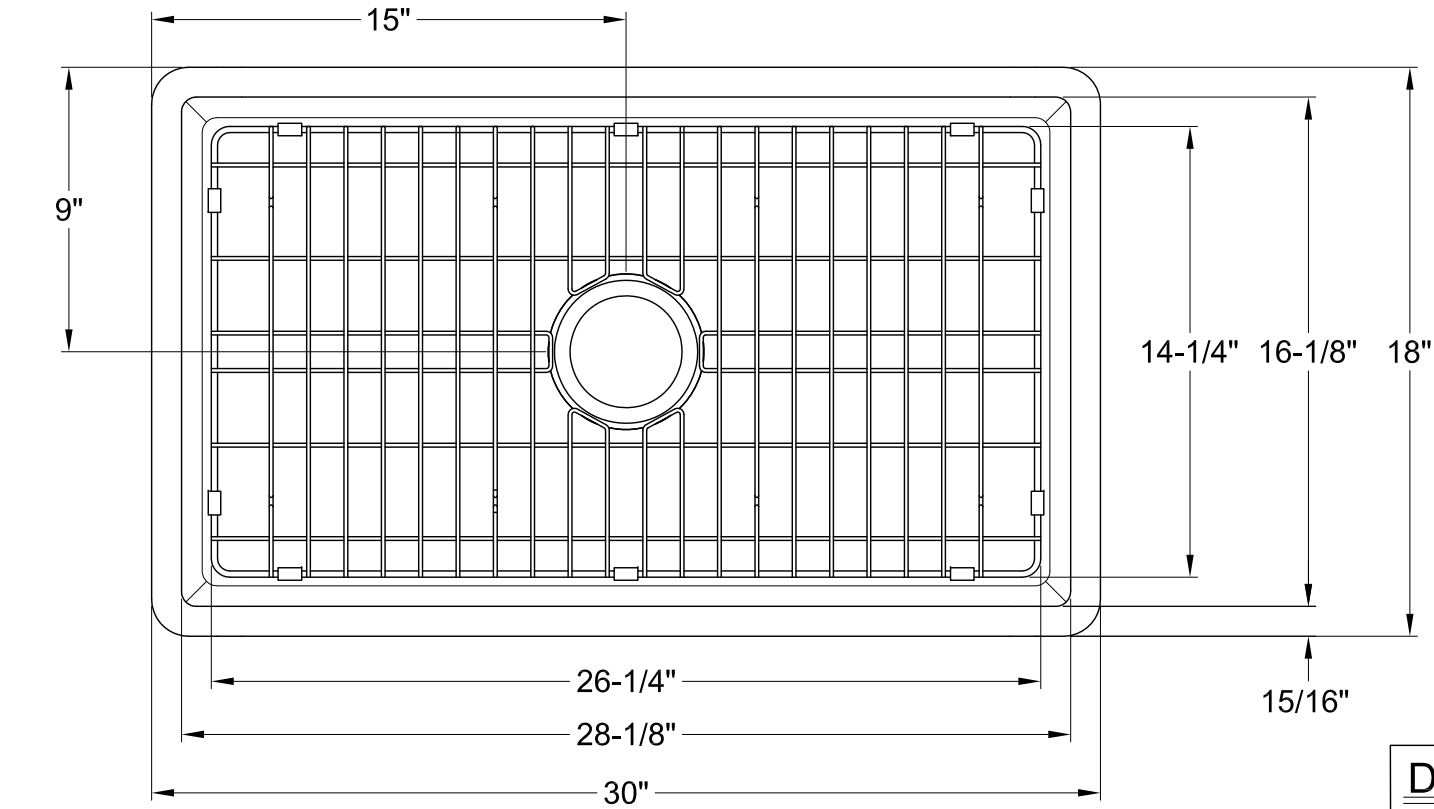

KGKFA301810SQ

Solid Surface White Stone Farmhouse Single Bowl Kitchen Sink Combo

Drainer