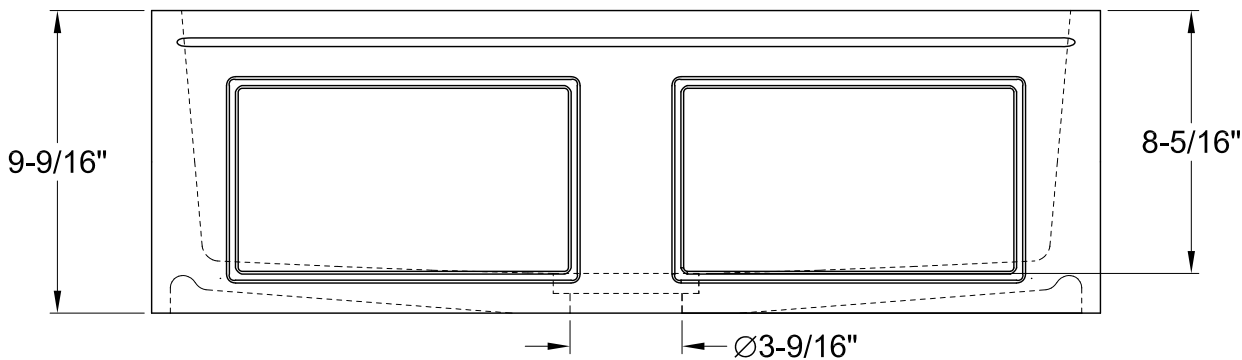

KGKFA301810DS

Solid Surface White Stone Farmhouse Single Bowl Kitchen Sink Combo

Drainer