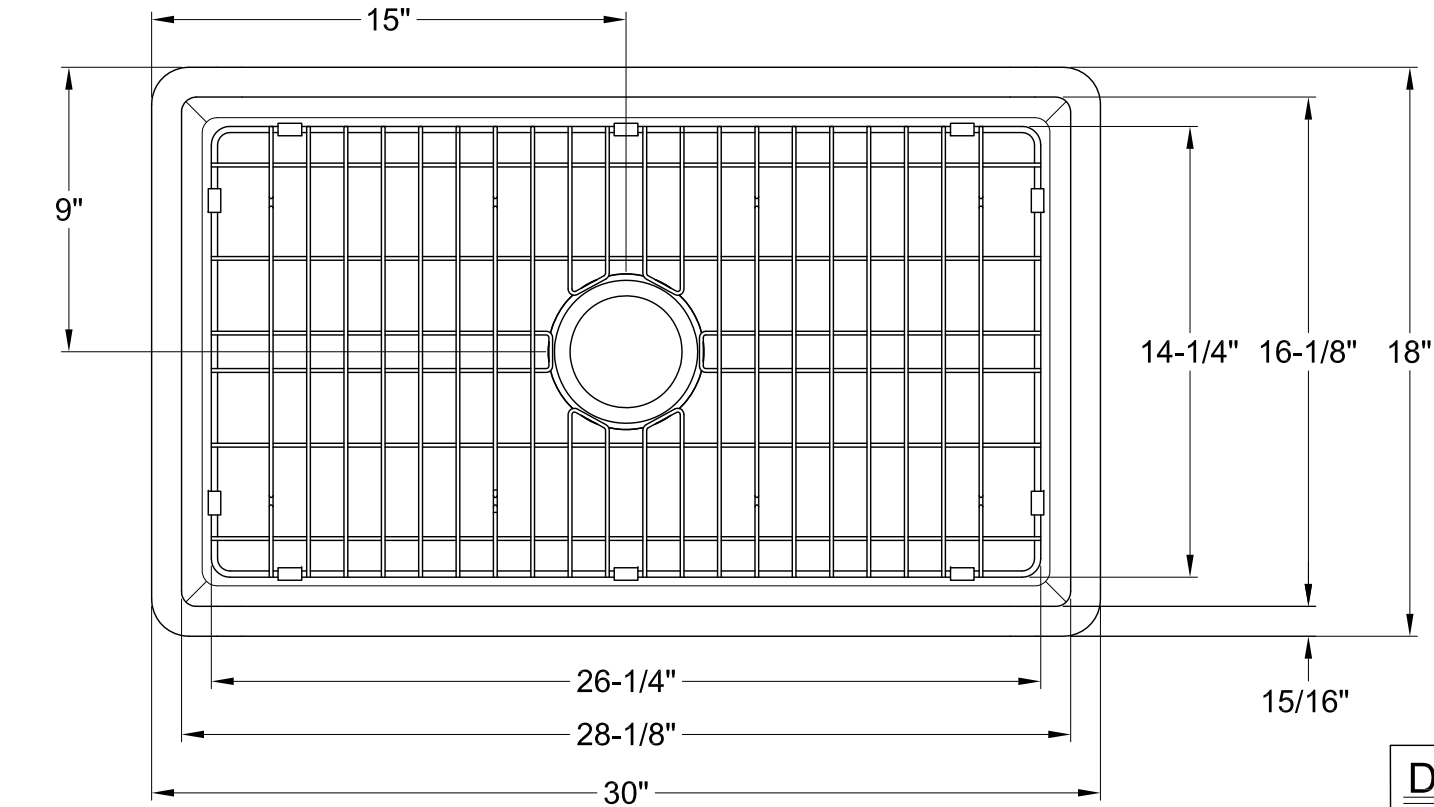

KGKFA301810DS

Solid Surface White Stone Farmhouse Single Bowl Kitchen Sink Combo

Drainer