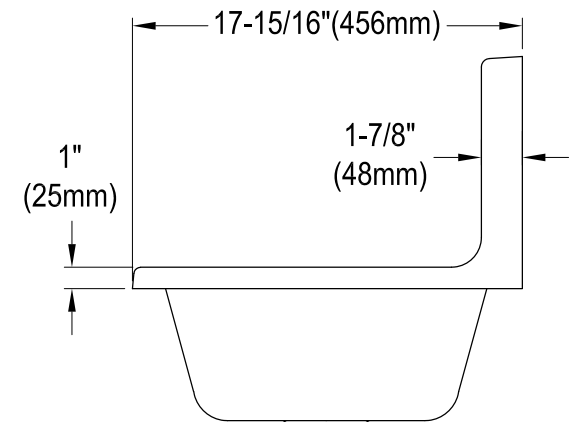

# KGCLWS221871,7,8

Cast Iron Wall Mount Single Bowl Sink, 2 Holes, (L)22-1/16" X (W)17-15/16" X (H)17-3/16"

## Drain Hole Size (Scale 3:1)