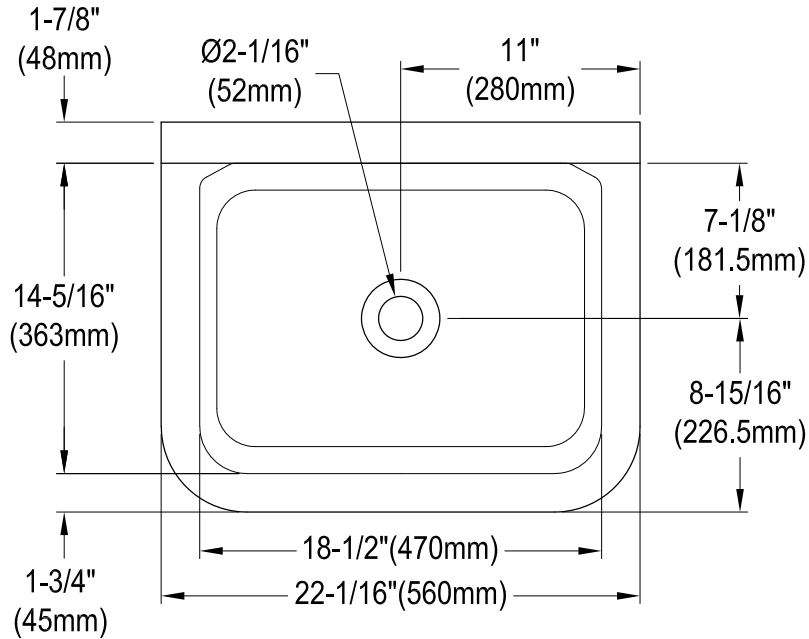

# KGCLWS221871,7,8

Cast Iron Wall Mount Single Bowl Sink, 2 Holes, (L)22-1/16" X (W)17-15/16" X (H)17-3/16"

## Wall Hanger (1 pc)

## Drain Hole Size (Scale 3:1)