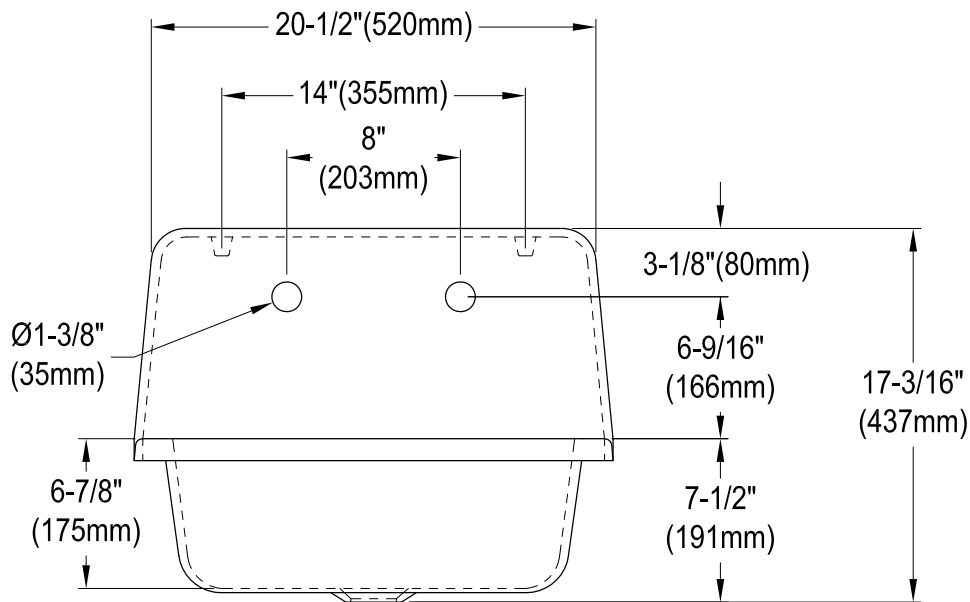

# KGCLWS221871,7,8

Cast Iron Wall Mount Single Bowl Sink, 2 Holes, (L)22-1/16" X (W)17-15/16" X (H)17-3/16"

## Wall Hanger (1 pc)

## Drain Hole Size (Scale 3:1)