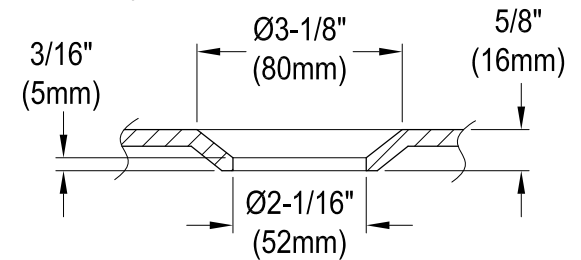

# KGCLWS221871,7,8

Cast Iron Wall Mount Single Bowl Sink, 2 Holes, (L)22-1/16" X (W)17-15/16" X (H)17-3/16"

## Drain Hole Size (Scale 3:1)