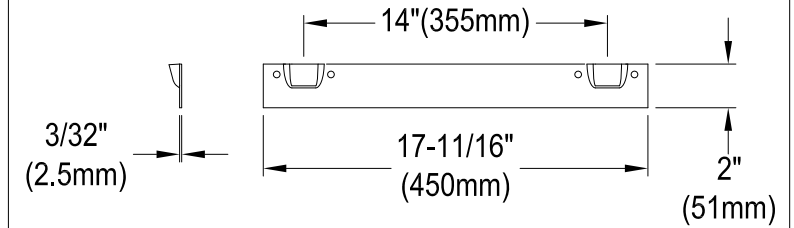

# KGCLWS221871,7,8

Cast Iron Wall Mount Single Bowl Sink, 2 Holes, (L)22-1/16" X (W)17-15/16" X (H)17-3/16"

## Drain Hole Size (Scale 3:1)