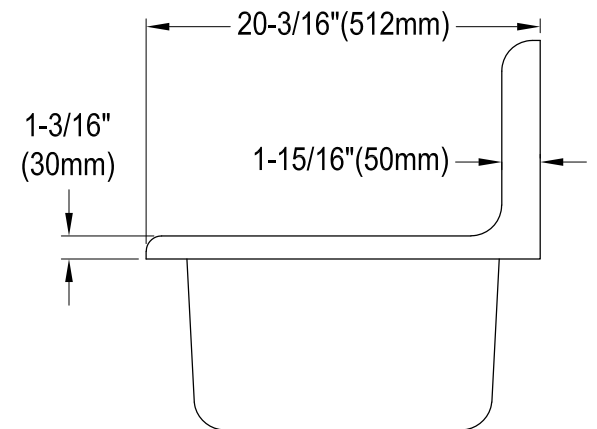

# KGCKWS3020101,7,8

Cast Iron Wall Mounted Kitchen Sink, 2 Holes, (L)30" X (W)20-3/16" X (H)20-5/16"

## Drain Hole Size (Scale 3:1)