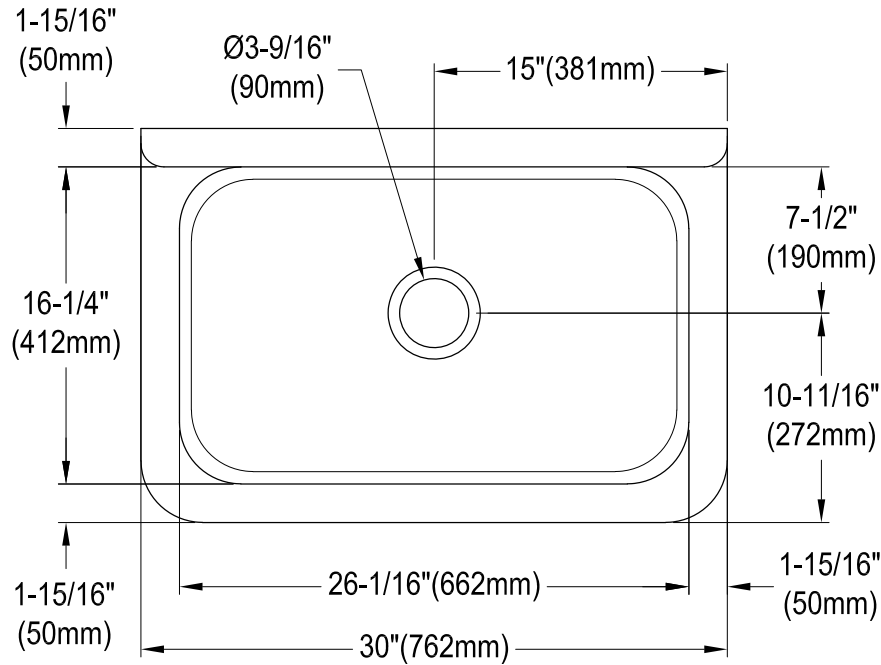

# KGCKWS3020101,7,8

Cast Iron Wall Mounted Kitchen Sink, 2 Holes, (L)30" X (W)20-3/16" X (H)20-5/16"

## Wall Hanger (1 pc)

## Drain Hole Size (Scale 3:1)