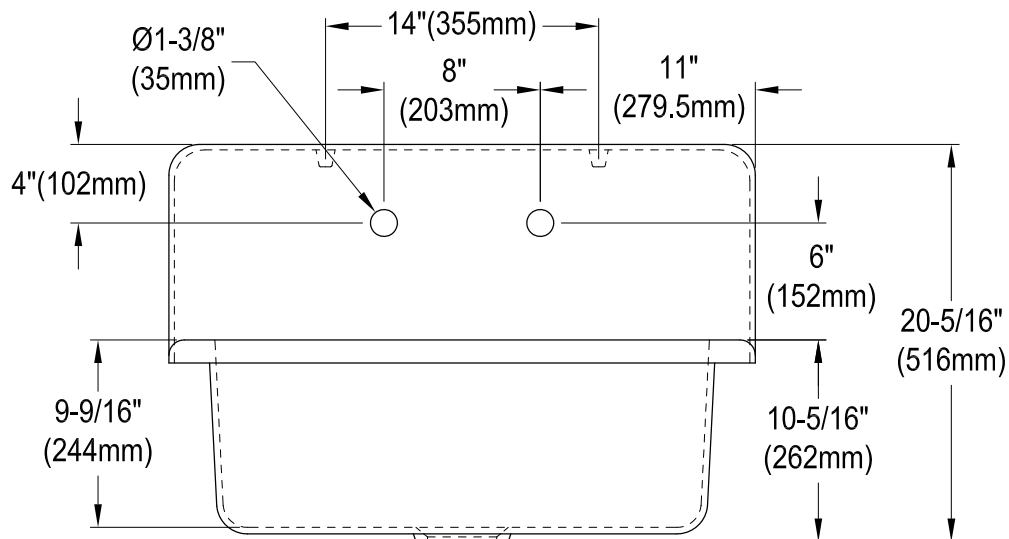

# KGCKWS3020101,7,8

Cast Iron Wall Mounted Kitchen Sink, 2 Holes, (L)30" X (W)20-3/16" X (H)20-5/16"

## Wall Hanger (1 pc)

## Drain Hole Size (Scale 3:1)