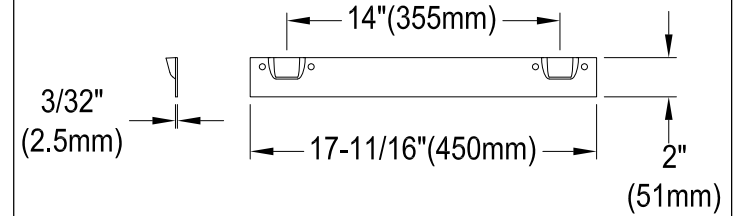

# KGCKWS3020101,7,8

Cast Iron Wall Mounted Kitchen Sink, 2 Holes, (L)30" X (W)20-3/16" X (H)20-5/16"

## Drain Hole Size (Scale 3:1)