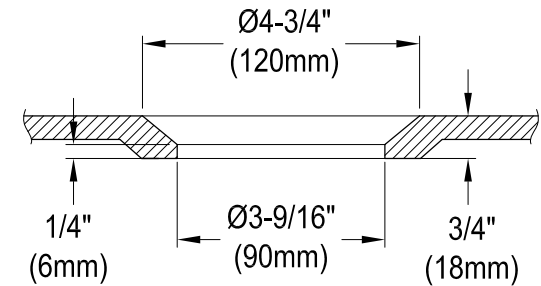

# KGCKWS3020101,7,8

Cast Iron Wall Mounted Kitchen Sink, 2 Holes, (L)30" X (W)20-3/16" X (H)20-5/16"

## Drain Hole Size (Scale 3:1)