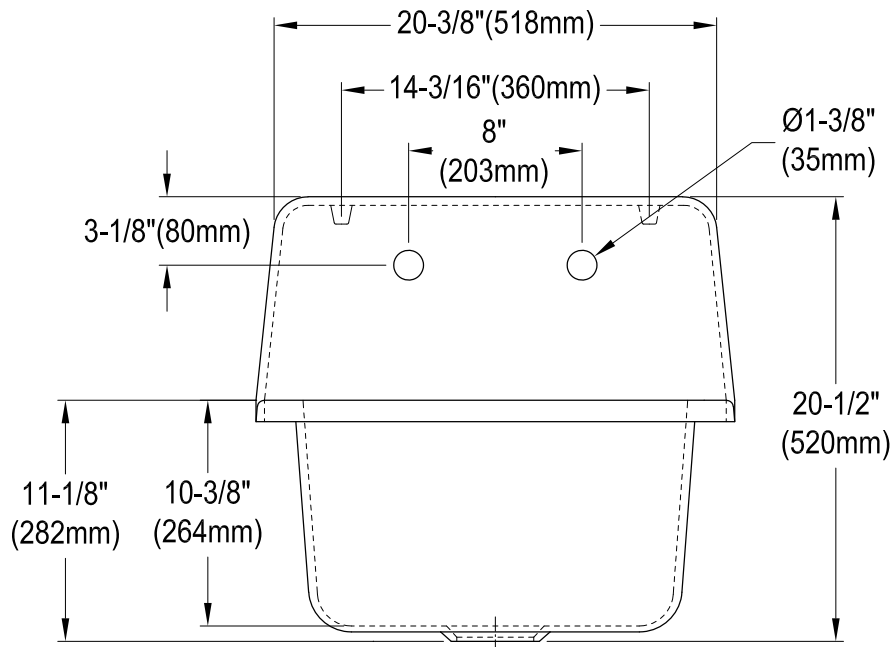

KGCKWS2218221,7,8

Cast Iron Wall Mount Single Bowl Kitchen Sink, 2 Holes, (L)22-1/16" X (W)17-15/16" X (H)20-1/2"

Wall Hanger (1 pc)

Drain Hole Size

KGCKWS2218221,7,8

Spin and Lock Strainer, Stainless Steel