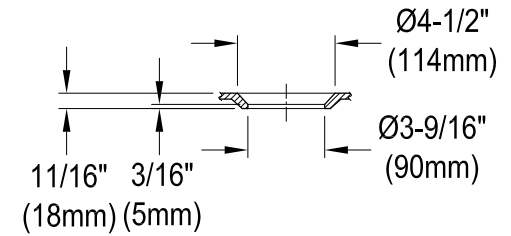

KGCKWS2218221,7,8

Cast Iron Wall Mount Single Bowl Kitchen Sink, 2 Holes, (L)22-1/16" X (W)17-15/16" X (H)20-1/2"

Wall Hanger (1 pc)

Drain Hole Size

KGCKWS2218221,7,8

Spin and Lock Strainer, Stainless Steel