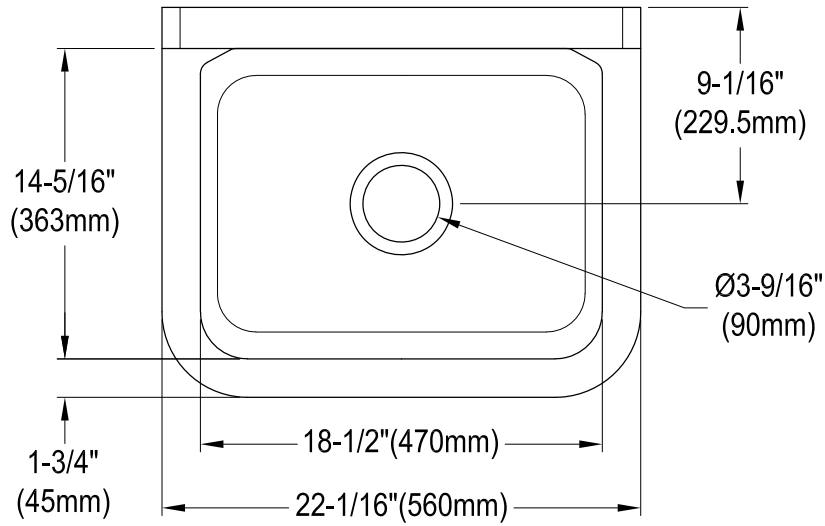

KGCKWS2218221,7,8

Cast Iron Wall Mount Single Bowl Kitchen Sink, 2 Holes, (L)22-1/16" X (W)17-15/16" X (H)20-1/2"

Wall Hanger (1 pc)

Drain Hole Size

KGCKWS2218221,7,8

Spin and Lock Strainer, Stainless Steel