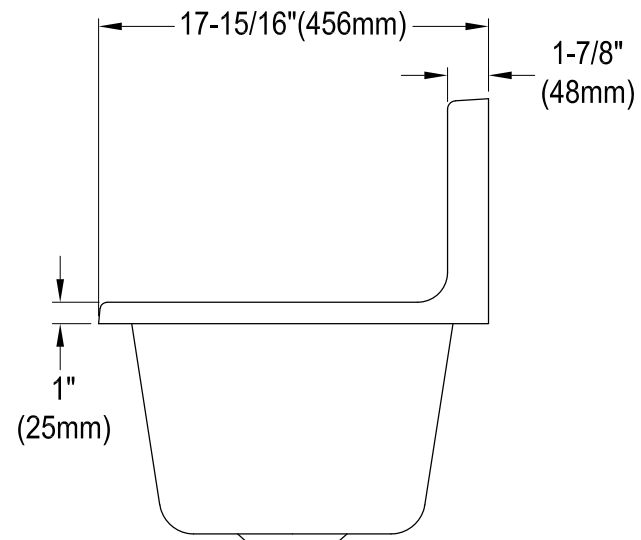

KGCKWS2218221,7,8

Cast Iron Wall Mount Single Bowl Kitchen Sink, 2 Holes, (L)22-1/16" X (W)17-15/16" X (H)20-1/2"

Wall Hanger (1 pc)

Drain Hole Size

KGCKWS2218221,7,8

Spin and Lock Strainer, Stainless Steel