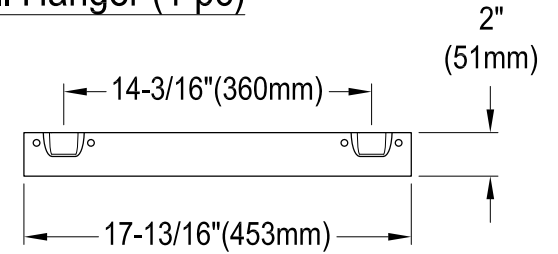

KGCKWS2218221,7,8

Cast Iron Wall Mount Single Bowl Kitchen Sink, 2 Holes, (L)22-1/16" X (W)17-15/16" X (H)20-1/2"

Wall Hanger (1 pc)

Drain Hole Size

KGCKWS2218221,7,8

Spin and Lock Strainer, Stainless Steel