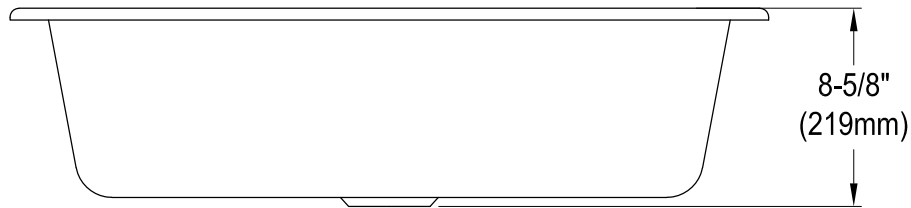

KGCKTS332291,7,8

Cast Iron Self-Rimming Single Bowl Kitchen Sink, 4 Holes, (L)33" X (W)22" X (H)8-5/8"

Drain Hole Size (Scale 3:1)

KGCKTS332291,7,8

Spin and Lock Strainer, Stainless Steel