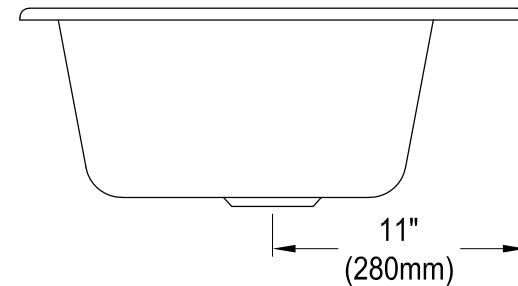

KGCKTS332291,7,8

Cast Iron Self-Rimming Single Bowl Kitchen Sink, 4 Holes, (L)33" X (W)22" X (H)8-5/8"

Drain Hole Size (Scale 3:1)

KGCKTS332291,7,8

Spin and Lock Strainer, Stainless Steel