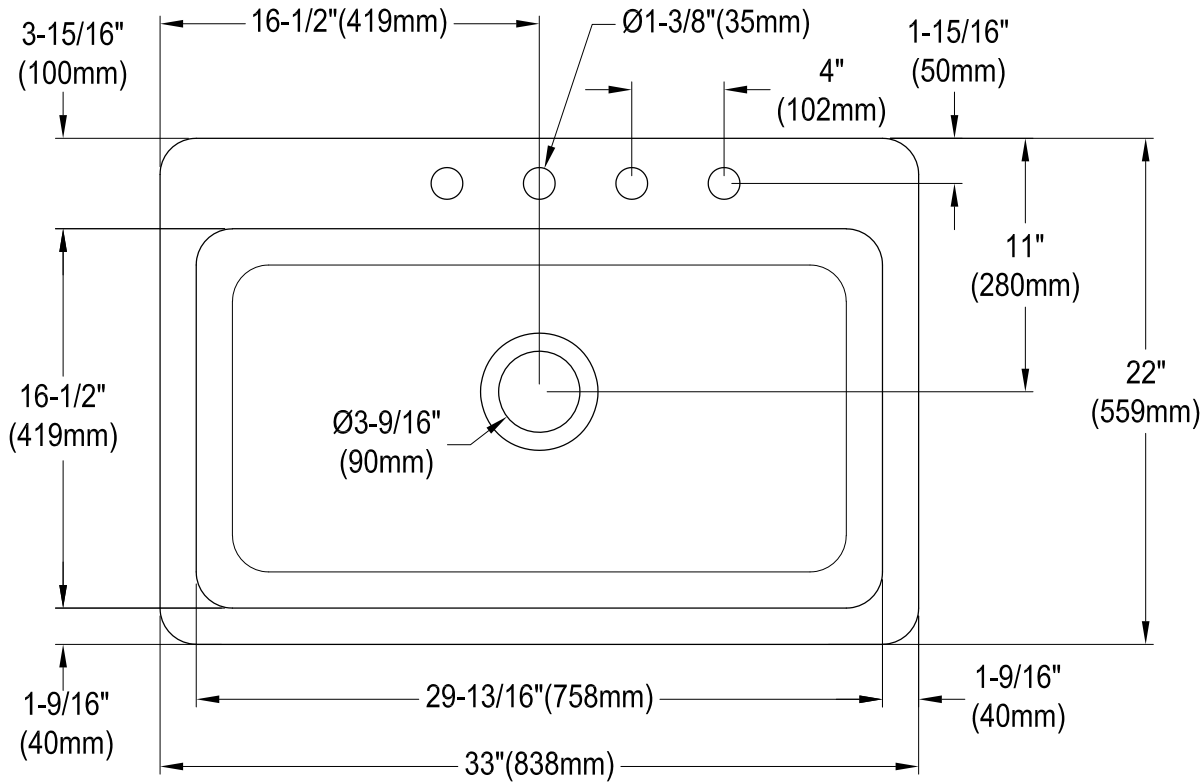

KGCKTS332291,7,8

Cast Iron Self-Rimming Single Bowl Kitchen Sink, 4 Holes, (L)33" X (W)22" X (H)8-5/8"

Drain Hole Size (Scale 3:1)

KGCKTS332291,7,8

Spin and Lock Strainer, Stainless Steel