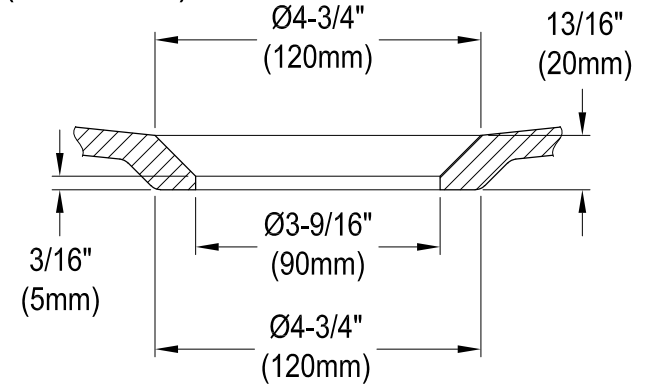

KGCKTS332291,7,8

Cast Iron Self-Rimming Single Bowl Kitchen Sink, 4 Holes, (L)33" X (W)22" X (H)8-5/8"

Drain Hole Size (Scale 3:1)

KGCKTS332291,7,8

Spin and Lock Strainer, Stainless Steel