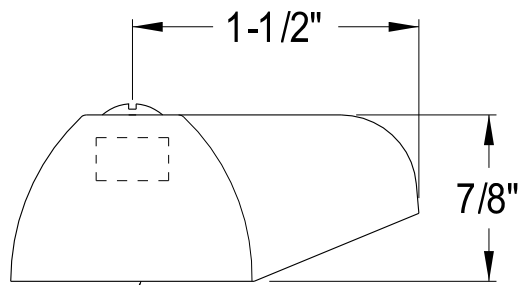

KFH102C

Lever Handle, Cold

3/8" x 12PT