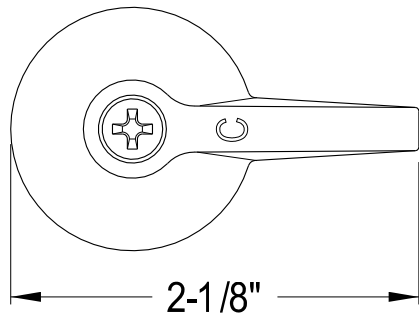

KFH102C

Lever Handle, Cold

3/8" x 12PT