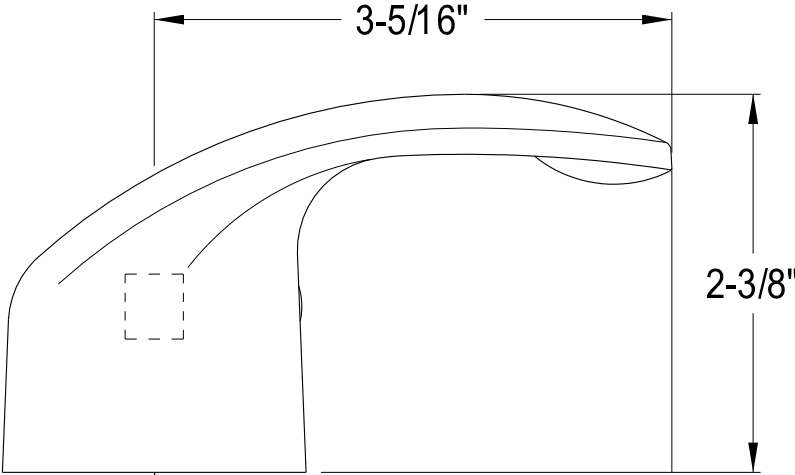

KCH6361, 2, 8C

Lever Handle, Cold

D Type