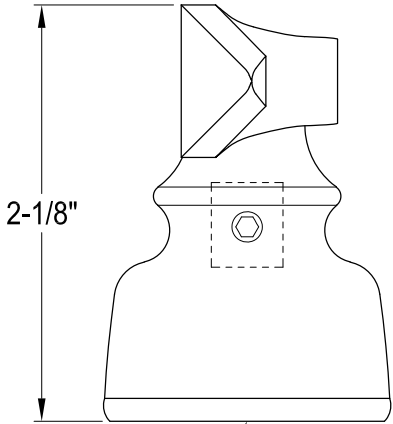

KBH8620,1,2,5,7,8NFLH,NFLVNH

Lever Handle, Hot

D Type