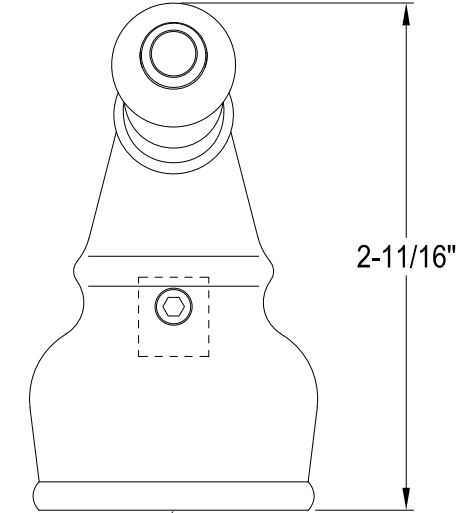

# KBH620,1,2,3,4,5,6,7,8,9C,6PNC,7SBC

Lever Handle, Cold

D Type