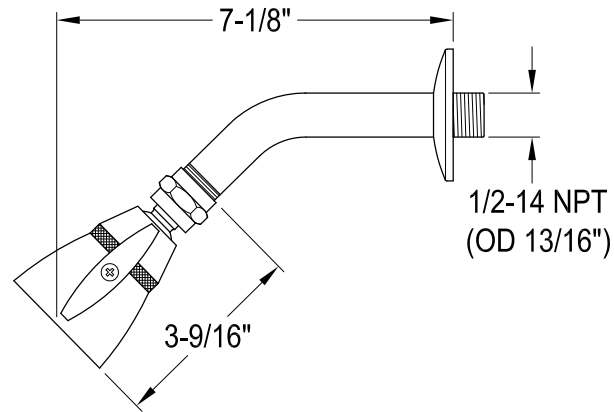

KB8691DXSO

Single Handle Pressure Balanced Tub & Shower Faucet, Shower Only

Bracket