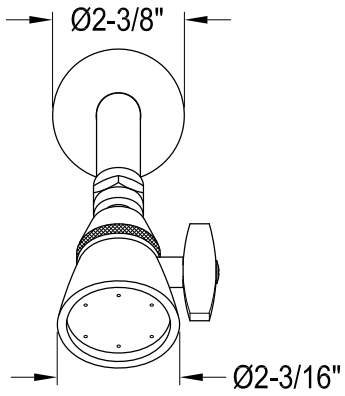

KB8691DXSO

Single Handle Pressure Balanced Tub & Shower Faucet, Shower Only

Bracket