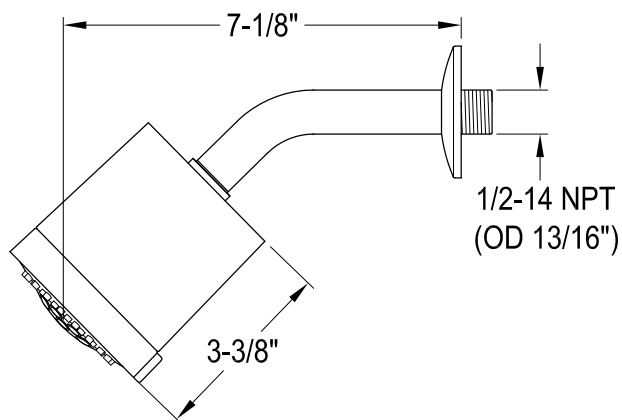

KB6691NFL

Single Handle Pressure Balanced Tub & Shower Faucet

Bracket