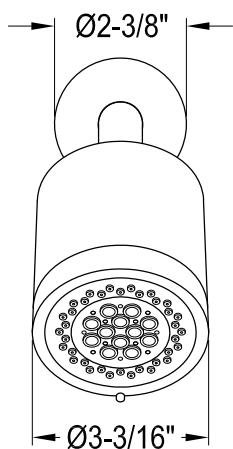

KB6691NFL

Single Handle Pressure Balanced Tub & Shower Faucet

Bracket