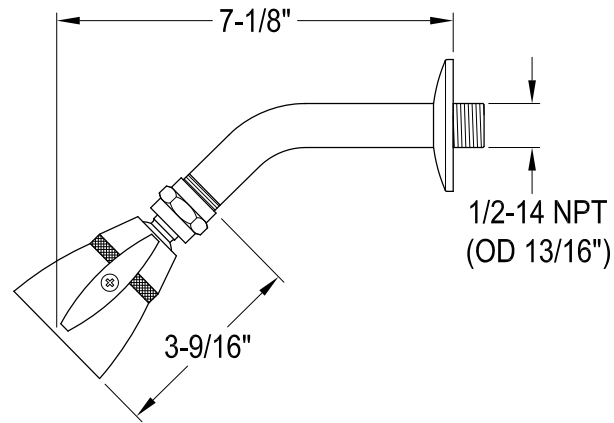

KB6630,1,2,5,7,8CML

Single Handle Pressure Balanced Tub & Shower Faucet

Bracket