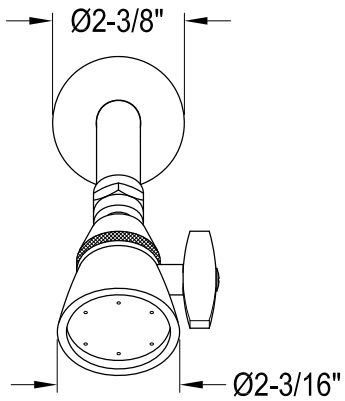

KB6630,1,2,5,7,8CML

Single Handle Pressure Balanced Tub & Shower Faucet

Bracket