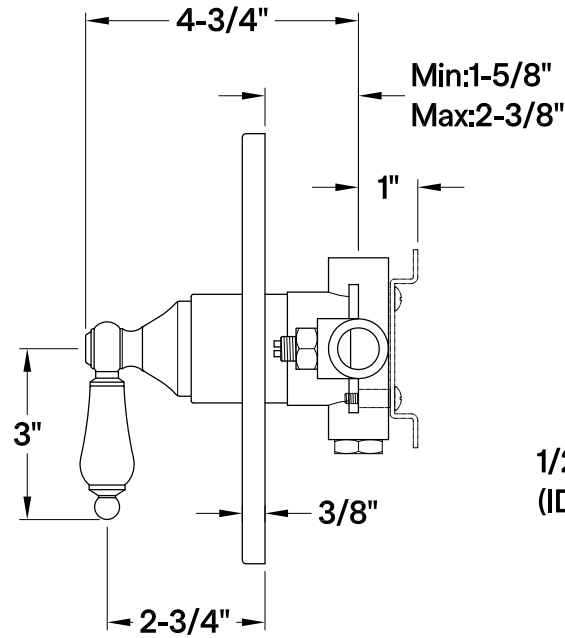

## KB6340,1,2,3,6,7,8PLE

Single Handle Pressure Balanced Tub & Shower Faucet, Valve Trim Only

### Bracket