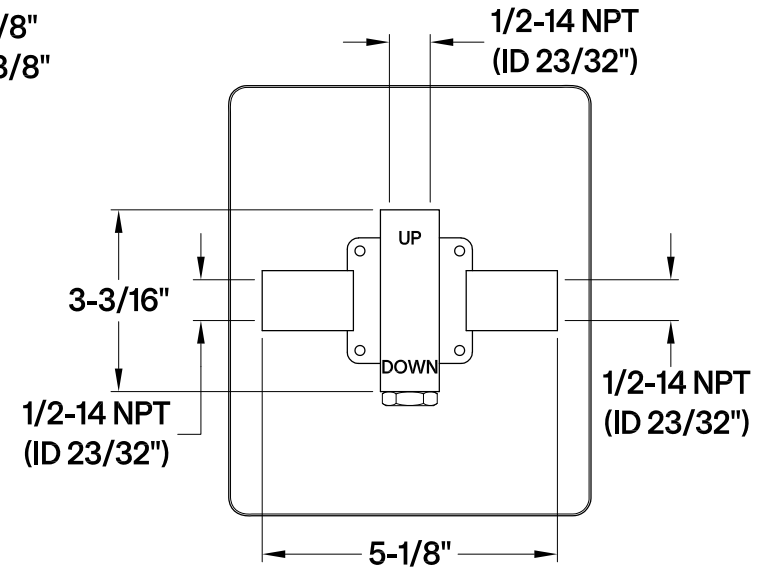

## KB6340,1,2,3,6,7,8PLE

Single Handle Pressure Balanced Tub & Shower Faucet, Valve Trim Only

### Bracket