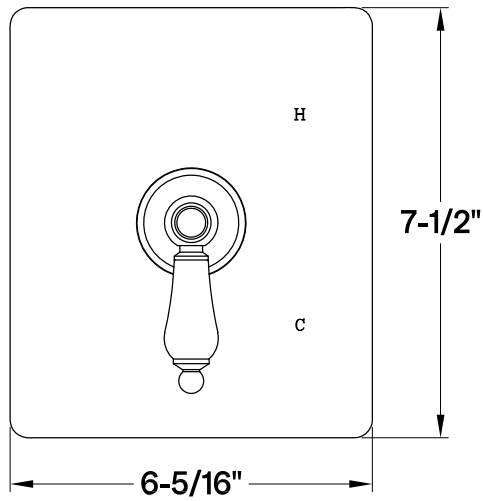

## KB6340,1,2,3,6,7,8PLE

Single Handle Pressure Balanced Tub & Shower Faucet, Valve Trim Only

### Bracket