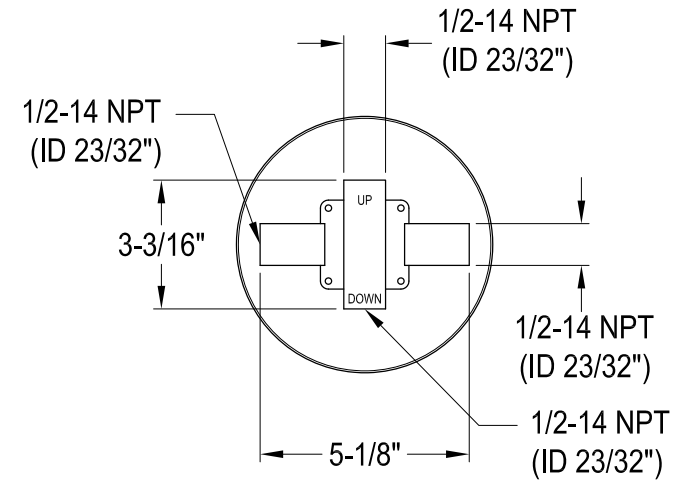

# KB6330, 1, 2, 3, 6, 7, 8NDL

Single Handle Pressure Balanced Tub & Shower Faucet

Fit 1/2" Copper Pipe (OD 5/8")  
or 1/2-14 NPT (ID 23/32")  
or 3/4-14 NPT (ID 15/16")