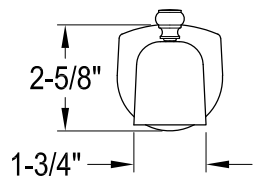

# KB6330, 1, 2, 3, 6, 7, 8NDL

Single Handle Pressure Balanced Tub & Shower Faucet

Fit 1/2" Copper Pipe (OD 5/8")  
or 1/2-14 NPT (ID 23/32")  
or 3/4-14 NPT (ID 15/16")