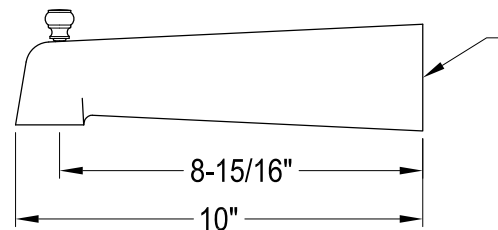

# KB6330, 1, 2, 3, 6, 7, 8NDL

Single Handle Pressure Balanced Tub & Shower Faucet

Fit 1/2" Copper Pipe (OD 5/8")  
or 1/2-14 NPT (ID 23/32")  
or 3/4-14 NPT (ID 15/16")