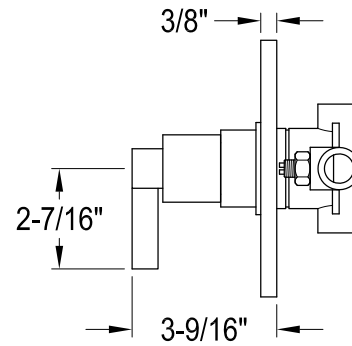

# KB6330, 1, 2, 3, 6, 7, 8NDL

Single Handle Pressure Balanced Tub & Shower Faucet

Fit 1/2" Copper Pipe (OD 5/8")  
or 1/2-14 NPT (ID 23/32")  
or 3/4-14 NPT (ID 15/16")