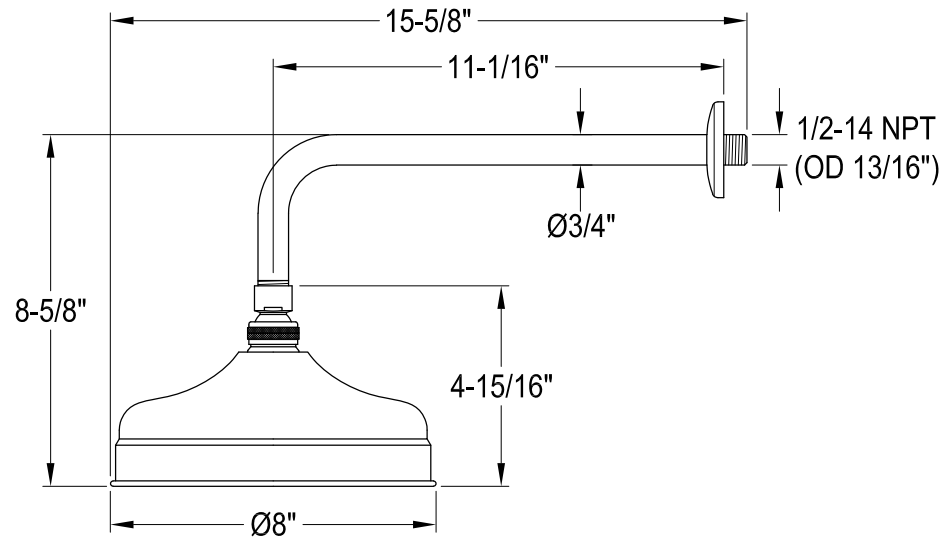

# KB6330, 1, 2, 3, 6, 7, 8NDL

Single Handle Pressure Balanced Tub & Shower Faucet

Fit 1/2" Copper Pipe (OD 5/8")  
or 1/2-14 NPT (ID 23/32")  
or 3/4-14 NPT (ID 15/16")