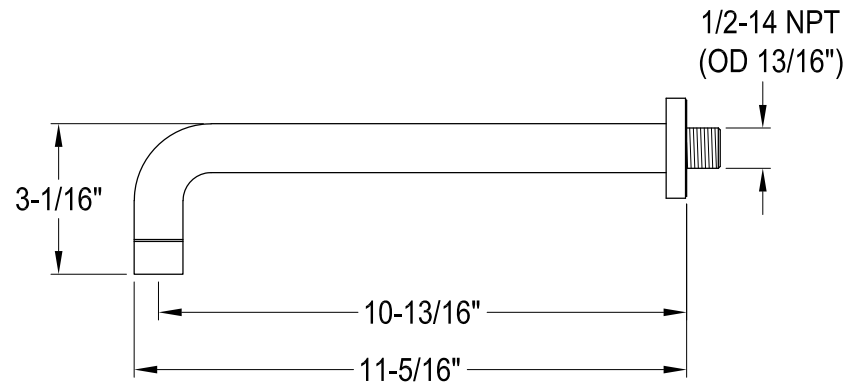

KB6341,2,7,8DXTO

Single Handle Pressure Balanced Tub & Shower Faucet, Tub Only

Bracket