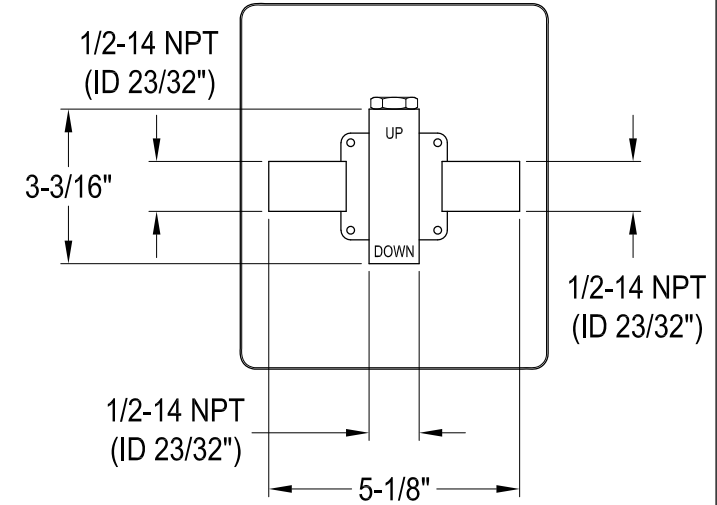

KB6341,2,7,8DXTO

Single Handle Pressure Balanced Tub & Shower Faucet, Tub Only

Bracket