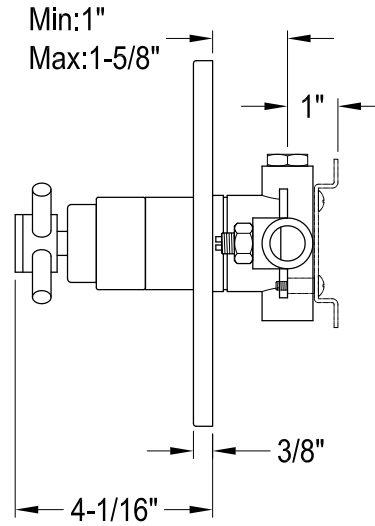

KB6341,2,7,8DXTO

Single Handle Pressure Balanced Tub & Shower Faucet, Tub Only

Bracket