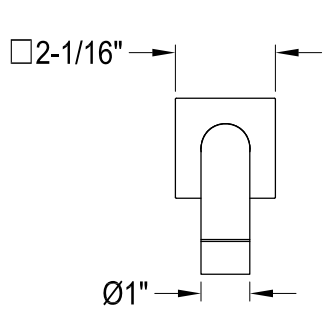

KB6341,2,7,8DXTO

Single Handle Pressure Balanced Tub & Shower Faucet, Tub Only

Bracket