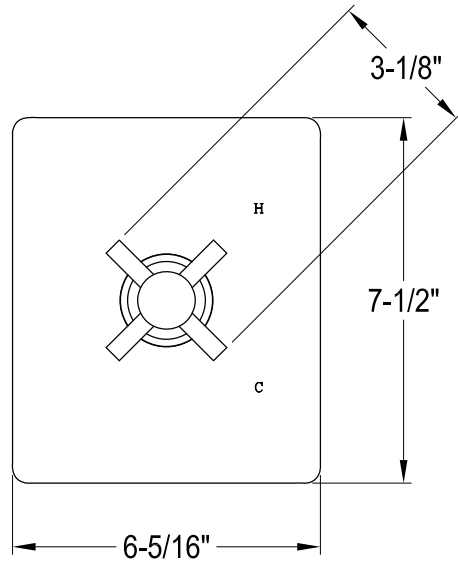

KB6341,2,7,8DXTO

Single Handle Pressure Balanced Tub & Shower Faucet, Tub Only

Bracket