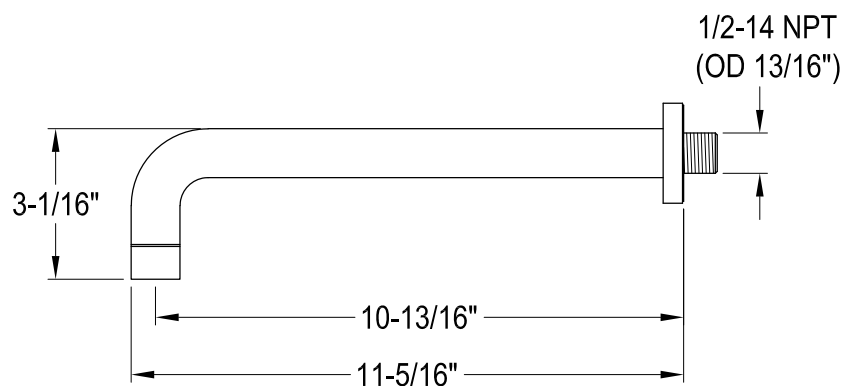

KB6341,2,7,8ALTO

Single Handle Pressure Balanced Tub & Shower Faucet, Tub Only

Bracket