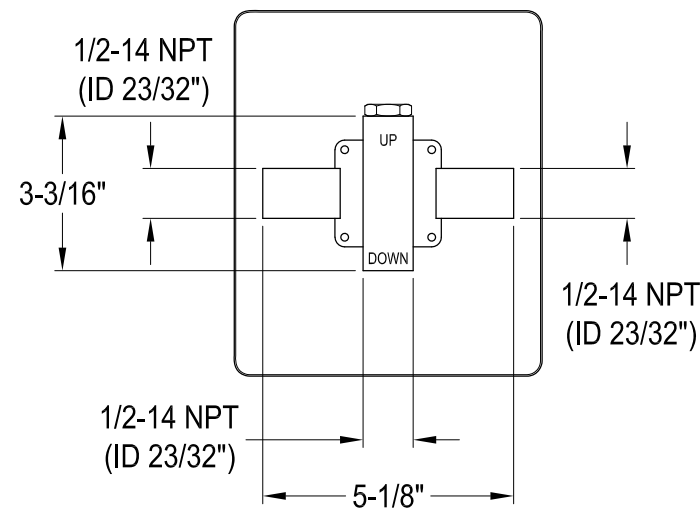

KB6341,2,7,8ALTO

Single Handle Pressure Balanced Tub & Shower Faucet, Tub Only

Bracket