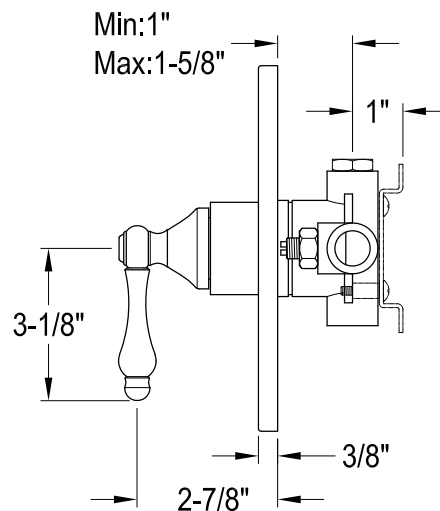

KB6341,2,7,8ALTO

Single Handle Pressure Balanced Tub & Shower Faucet, Tub Only

Bracket