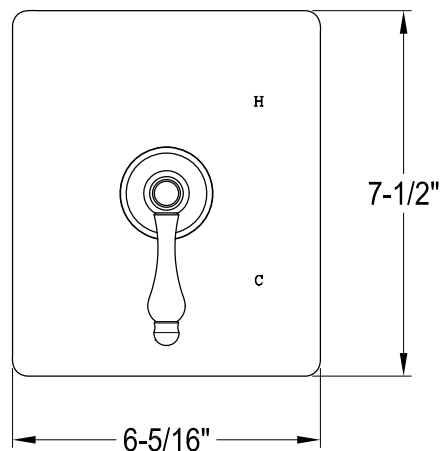

KB6341,2,7,8ALTO

Single Handle Pressure Balanced Tub & Shower Faucet, Tub Only

Bracket