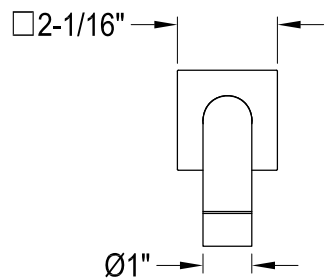

KB6341,2,7,8ALTO

Single Handle Pressure Balanced Tub & Shower Faucet, Tub Only

Bracket