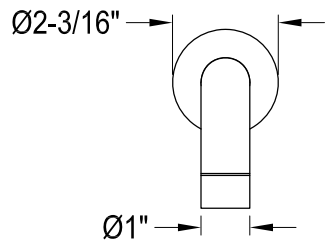

# KB6331,2,7,8PLTO

Single Handle Pressure Balanced Tub & Shower Faucet, Tub Only

## Bracket