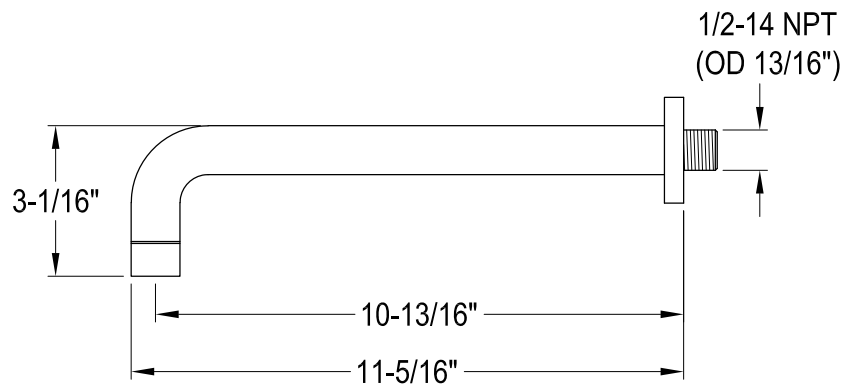

# KB6331,2,7,8PLTO

Single Handle Pressure Balanced Tub & Shower Faucet, Tub Only

## Bracket