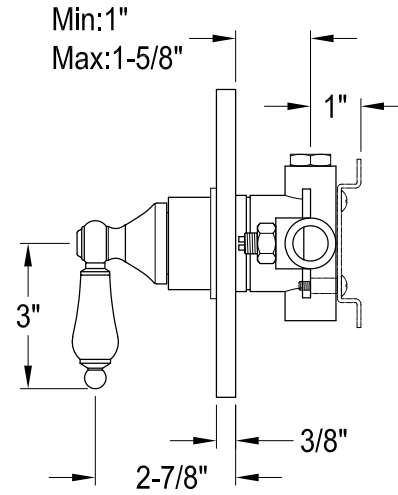

# KB6331,2,7,8PLTO

Single Handle Pressure Balanced Tub & Shower Faucet, Tub Only

## Bracket