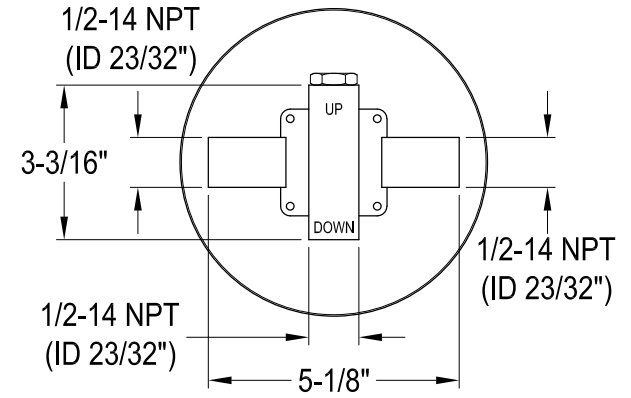

# KB6331,2,7,8PLTO

Single Handle Pressure Balanced Tub & Shower Faucet, Tub Only

## Bracket