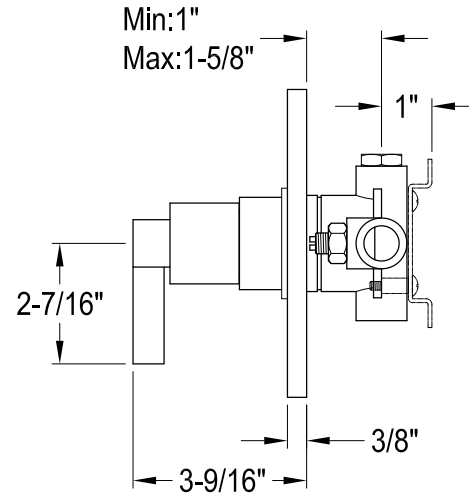

KB6331,2,7,8NDLTO

Single Handle Pressure Balanced Tub & Shower Faucet, Tub Only

Bracket