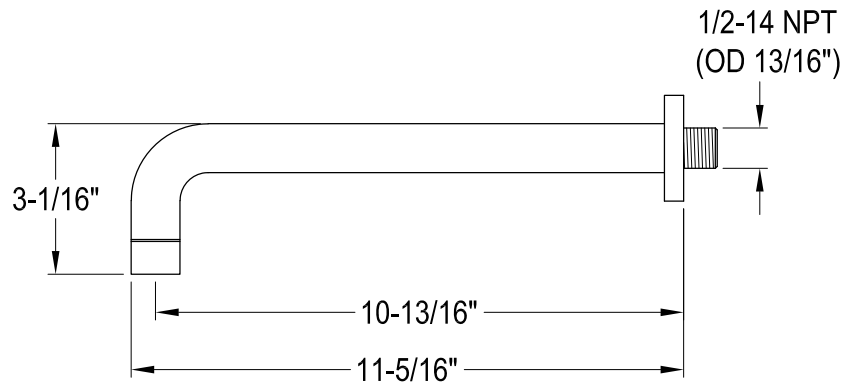

KB6331,2,7,8NDLTO

Single Handle Pressure Balanced Tub & Shower Faucet, Tub Only

Bracket