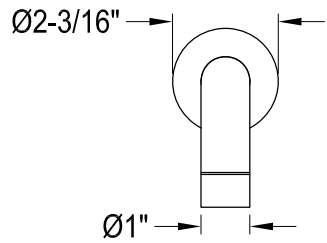

KB6331,2,7,8NDLTO

Single Handle Pressure Balanced Tub & Shower Faucet, Tub Only

Bracket