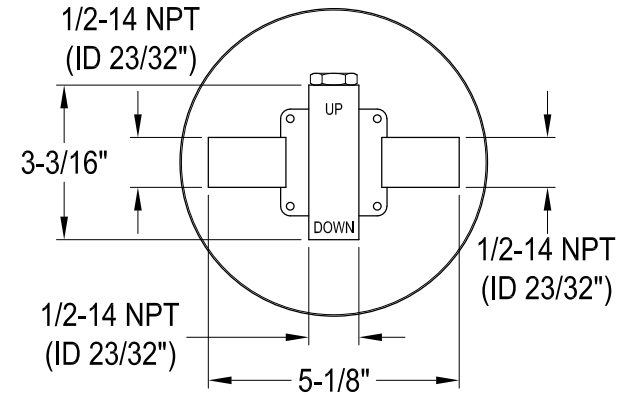

KB6331,2,7,8NDLTO

Single Handle Pressure Balanced Tub & Shower Faucet, Tub Only

Bracket